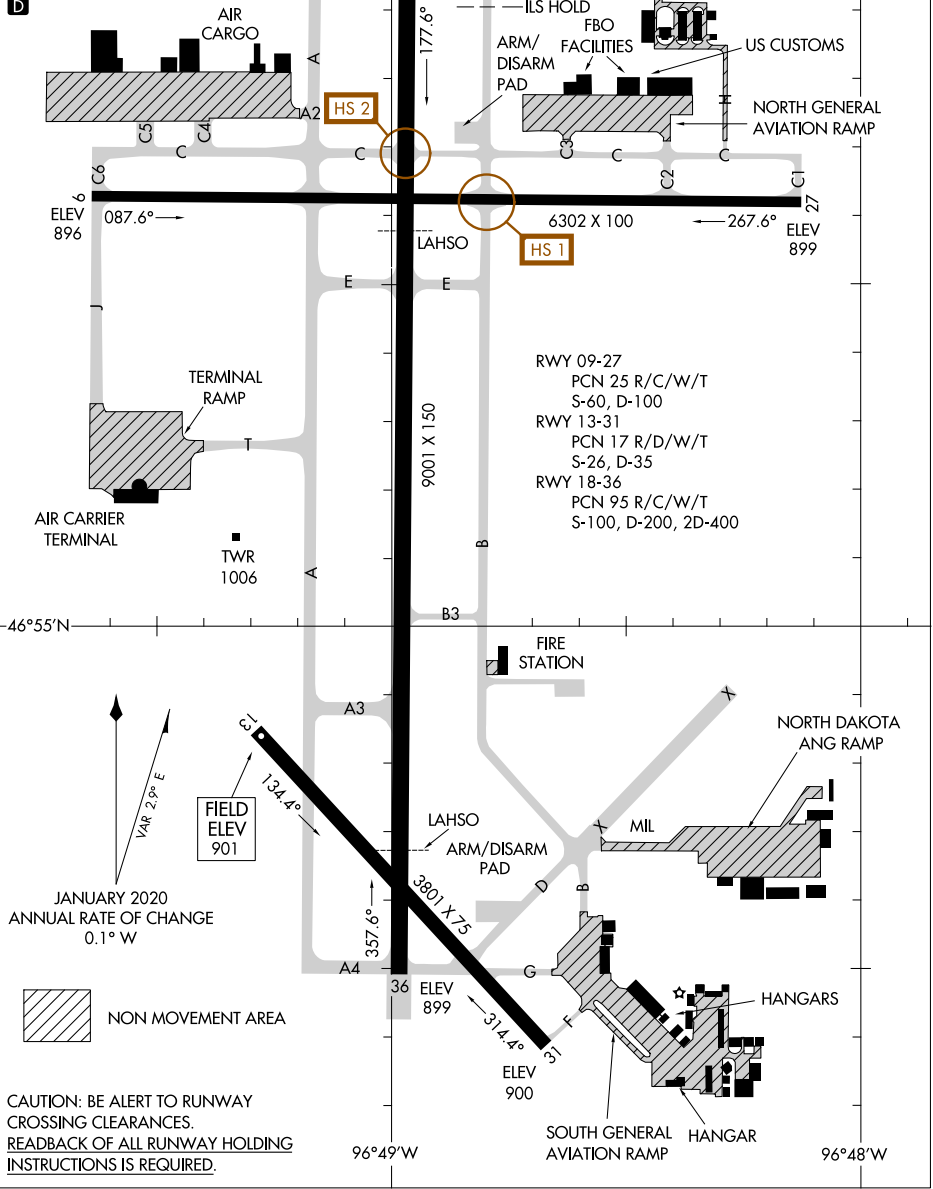

AIRPORT DIAGRAM

AL-144 (FAA)

HECTOR INTL (FAR)
FARGO, NORTH DAKOTA

ATIS
124.5 379.2
FARGO TOWER
133.8 290.4
GND CON
121.9 348.6
CLNC DEL
121.9 348.6

NC-1, 24 FEB 2022 to 24 MAR 2022

NC-1, 24 FEB 2022 to 24 MAR 2022

AIRPORT DIAGRAM

FARGO, NORTH DAKOTA
HECTOR INTL (FAR)