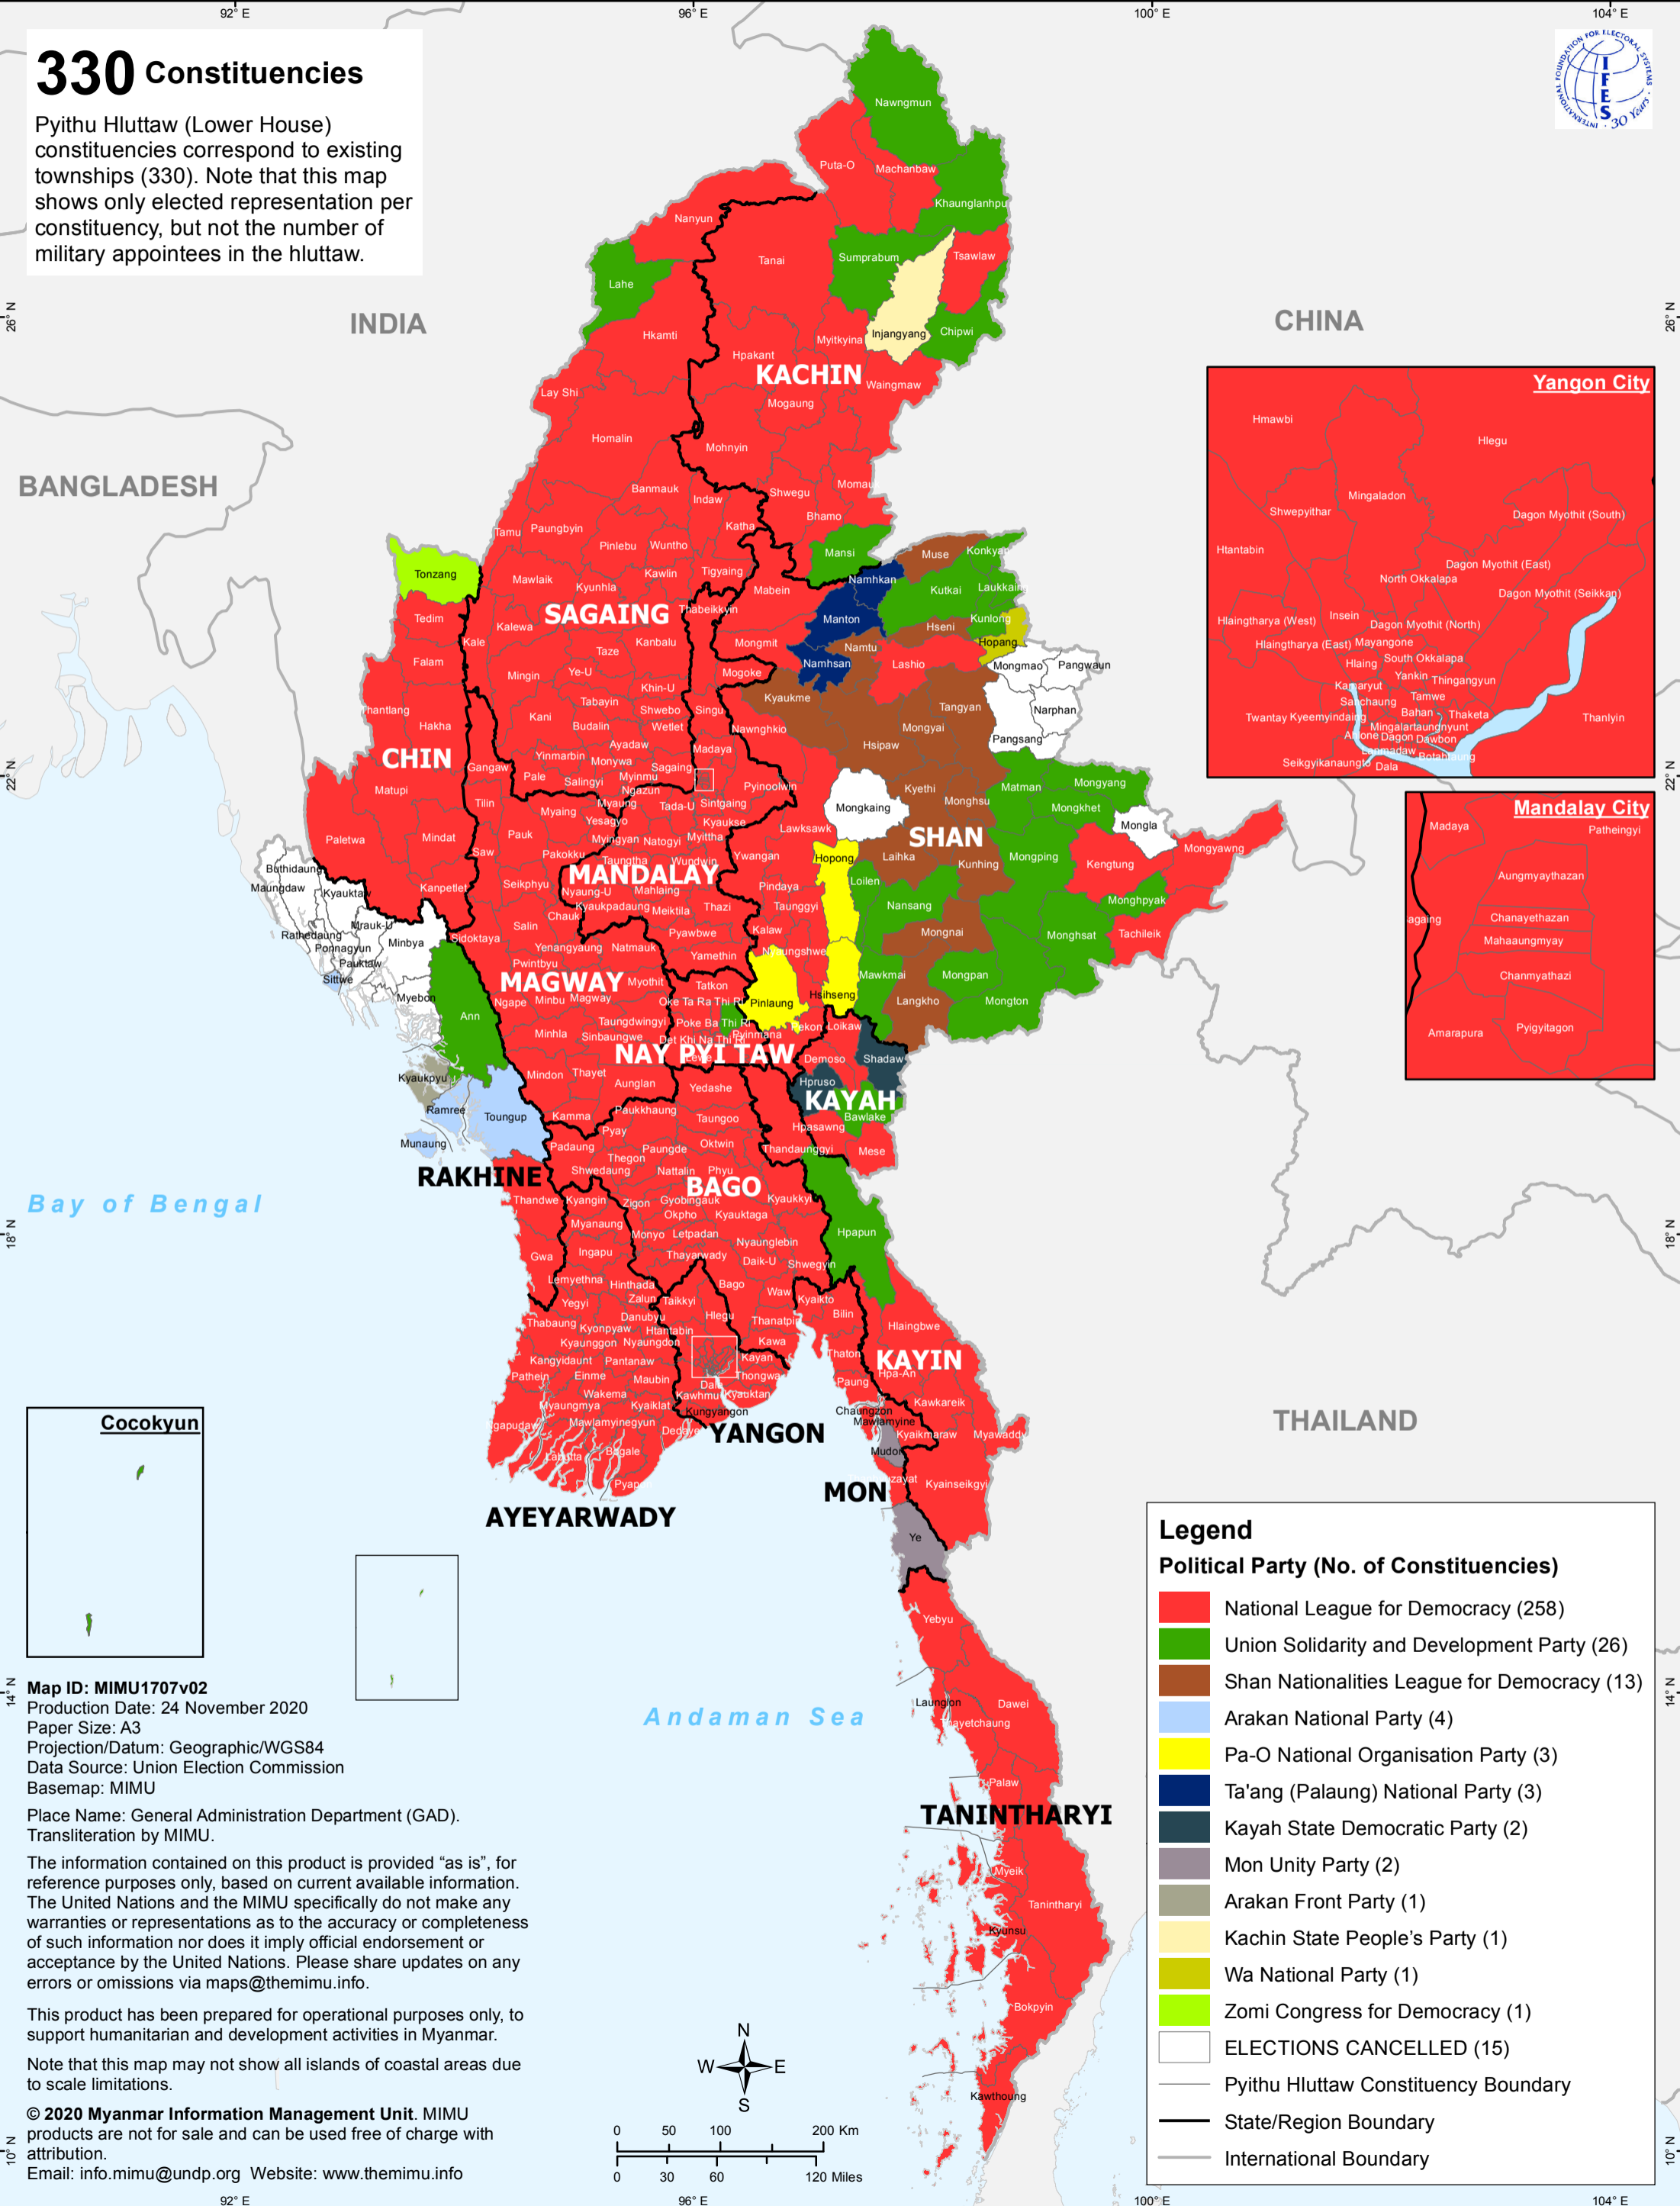

Myanmar Information Management Unit Pyithu Hluttaw Election Results (2020)

330 Constituencies
Pyithu Hluttaw (Lower House) constituencies correspond to existing townships (330). Note that this map shows only elected representation per constituency, but not the number of military appointees in the hluttaw.

Legend

Political Party (No. of Constituencies)

- National League for Democracy (258)
- Union Solidarity and Development Party (26)
- Shan Nationalities League for Democracy (13)
- Arakan National Party (4)
- Pa-O National Organisation Party (3)
- Ta'ang (Palaung) National Party (3)
- Kayah State Democratic Party (2)
- Mon Unity Party (2)
- Arakan Front Party (1)
- Kachin State People's Party (1)
- Wa National Party (1)
- Zomi Congress for Democracy (1)
- ELECTIONS CANCELLED (15)
- Pyithu Hluttaw Constituency Boundary
- State/Region Boundary
- International Boundary

Map ID: MIMU1707v02
Production Date: 24 November 2020
Paper Size: A3
Projection/Datum: Geographic/WGS84
Data Source: Union Election Commission
Basemap: MIMU
Place Name: General Administration Department (GAD).
Transliteration by MIMU.

This product has been prepared for operational purposes only, to support humanitarian and development activities in Myanmar.
Note that this map may not show all islands of coastal areas due to scale limitations.