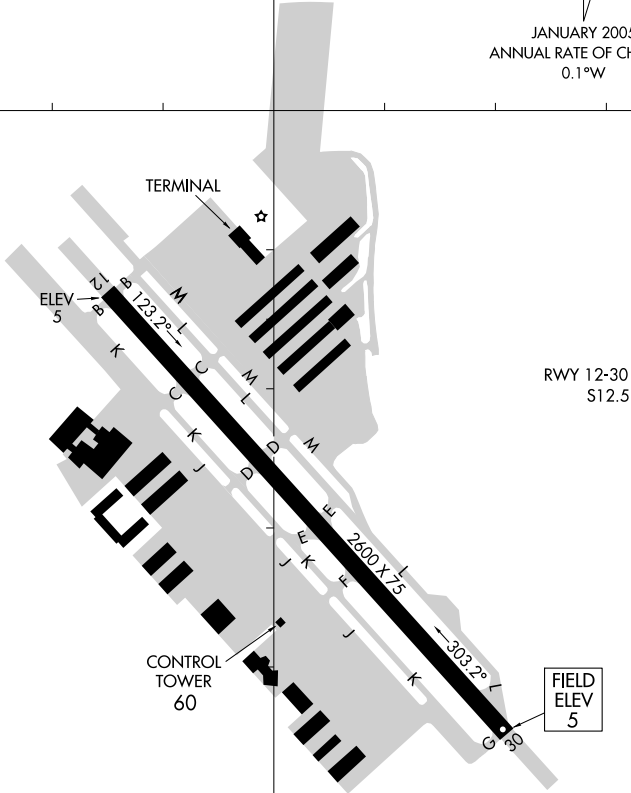

08157

AIRPORT DIAGRAM

AL-9219 (FAA)

SAN CARLOS (SQL)
SAN CARLOS, CALIFORNIA

ATIS
125.9
SAN CARLOS TOWER ★
119.0 (CTAF) 326.2
GND CON
121.6

37°31'N

SW-2, 04 JUN 2009 to 02 JUL 2009

37°30.5'N

CAUTION: BE ALERT TO RUNWAY CROSSING CLEARANCES.
READBACK OF ALL RUNWAY HOLDING INSTRUCTIONS IS REQUIRED.

122°15'W

122°14.5'W

SW-2, 04 JUN 2009 to 02 JUL 2009

AIRPORT DIAGRAM

08157

SAN CARLOS, CALIFORNIA
SAN CARLOS (SQL)