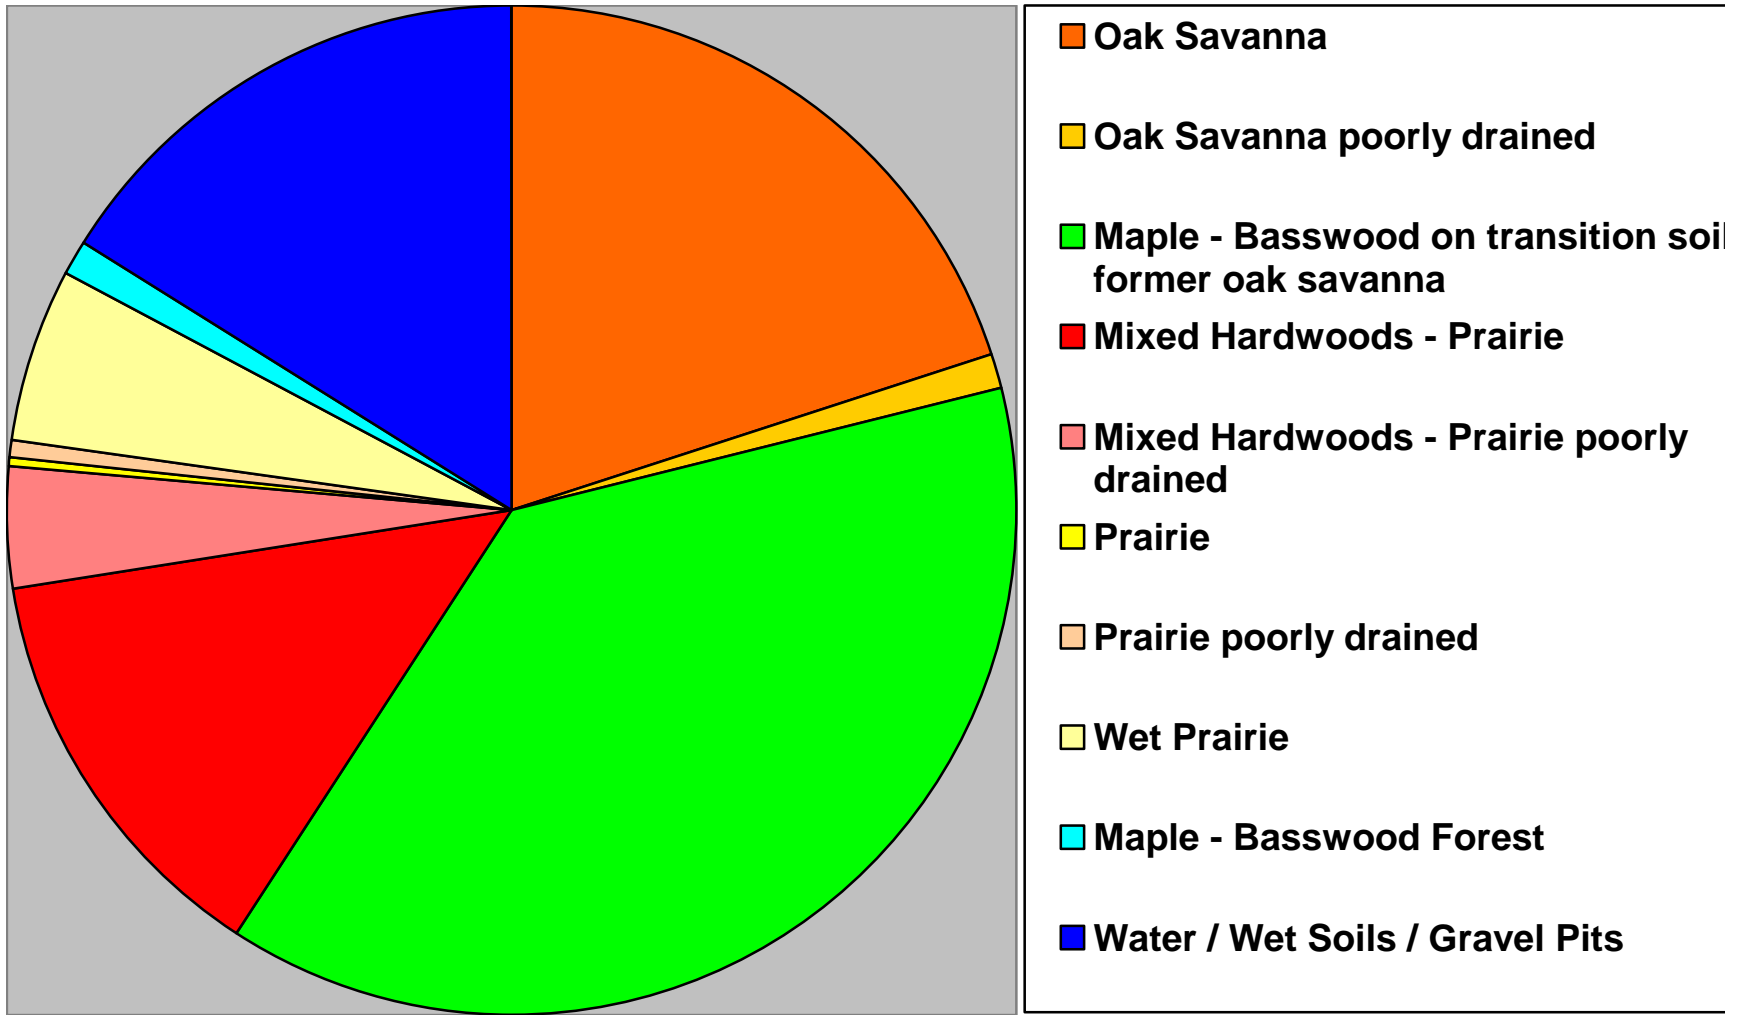

Wright County Minnesota Savanna Soils > 75 %

Sourced-from: Web Soil Survey (WSS), Natural Resources Conservation Service, United States Department of Agriculture. Available online at <http://websoilsurvey.nrcs.usda.gov/>. NRCS/WSS native vegetation information first sorted by soil series then compiled using soil series proportion of county area (%).

Accessed by Steve Nelson 8/17/10