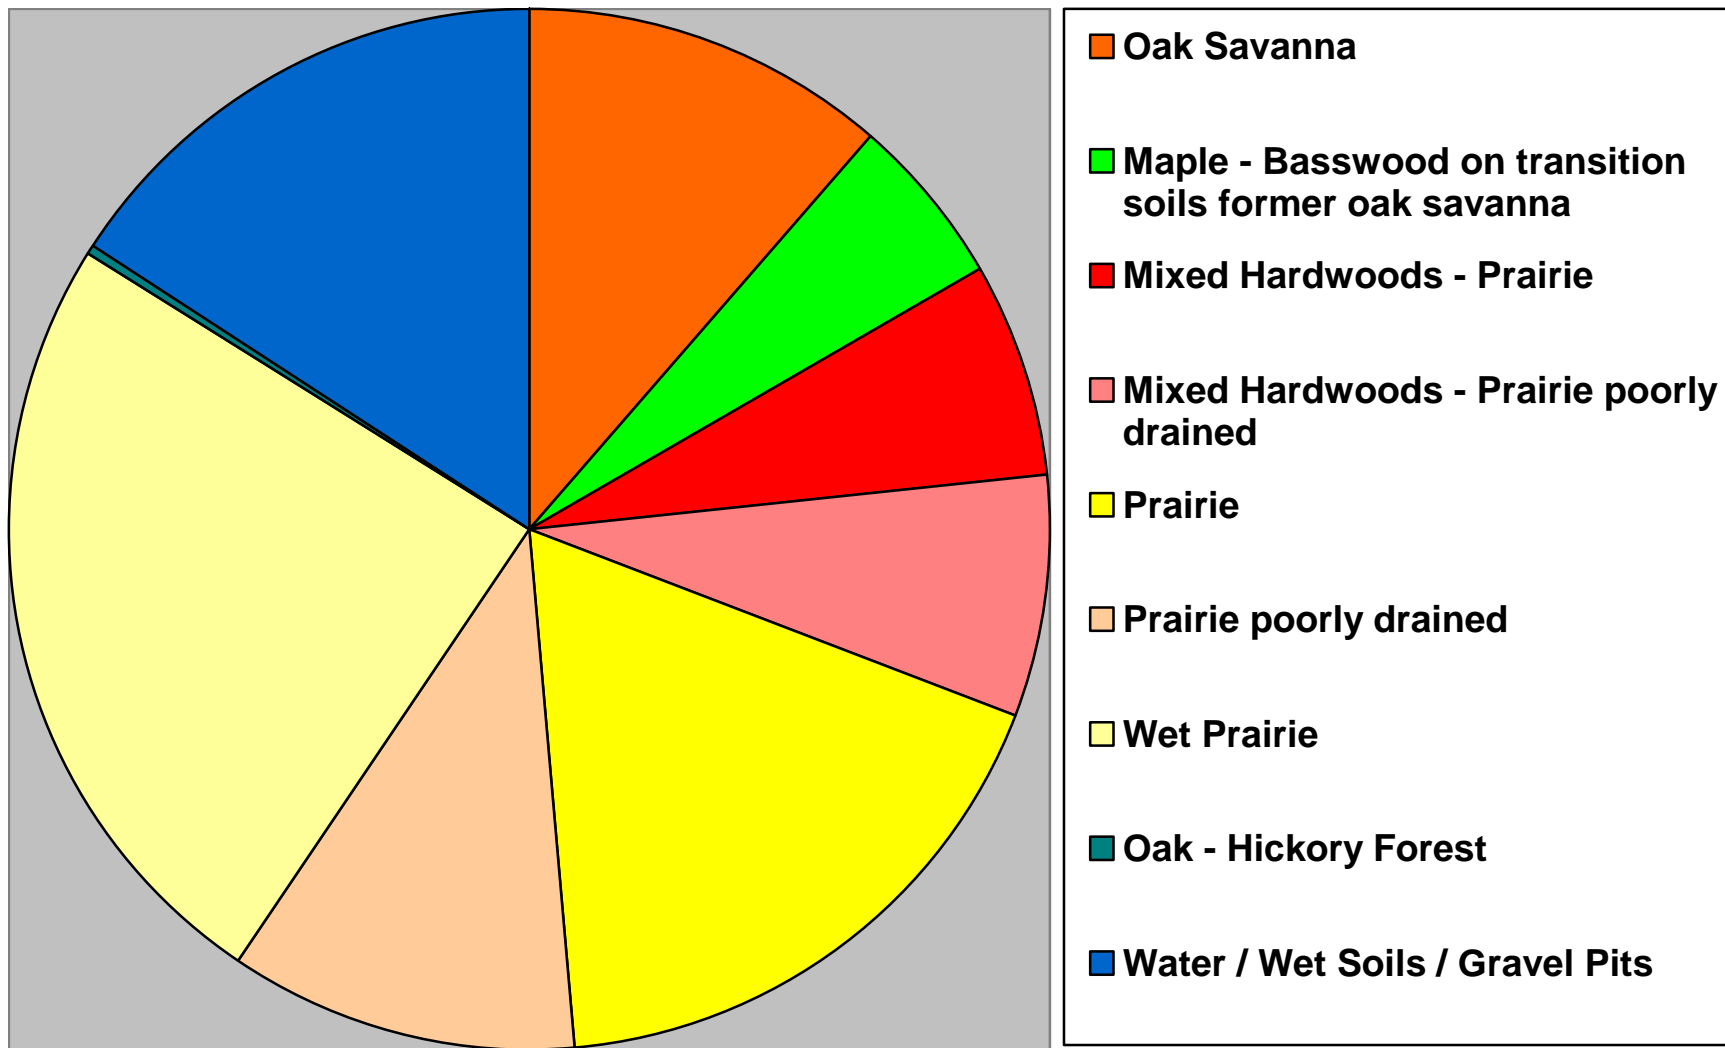

Meeker County Minnesota Savanna Soils > 30 %
Natural Resources Conservation Service, United States Department of Agriculture. Available online at <http://websoilsurvey.nrcs.usda.gov/>. NRCS/WSS native vegetation information first sorted by soil series then compiled using soil series proportion of county area (%).

Sourced-from: Web Soil Survey (WSS),
Natural Resources Conservation Service, United States Department of Agriculture. Available online at <http://websoilsurvey.nrcs.usda.gov/>. NRCS/WSS native vegetation information first sorted by soil series then compiled using soil series proportion of county area (%).
Accessed by Steve Nelson 5/27/10