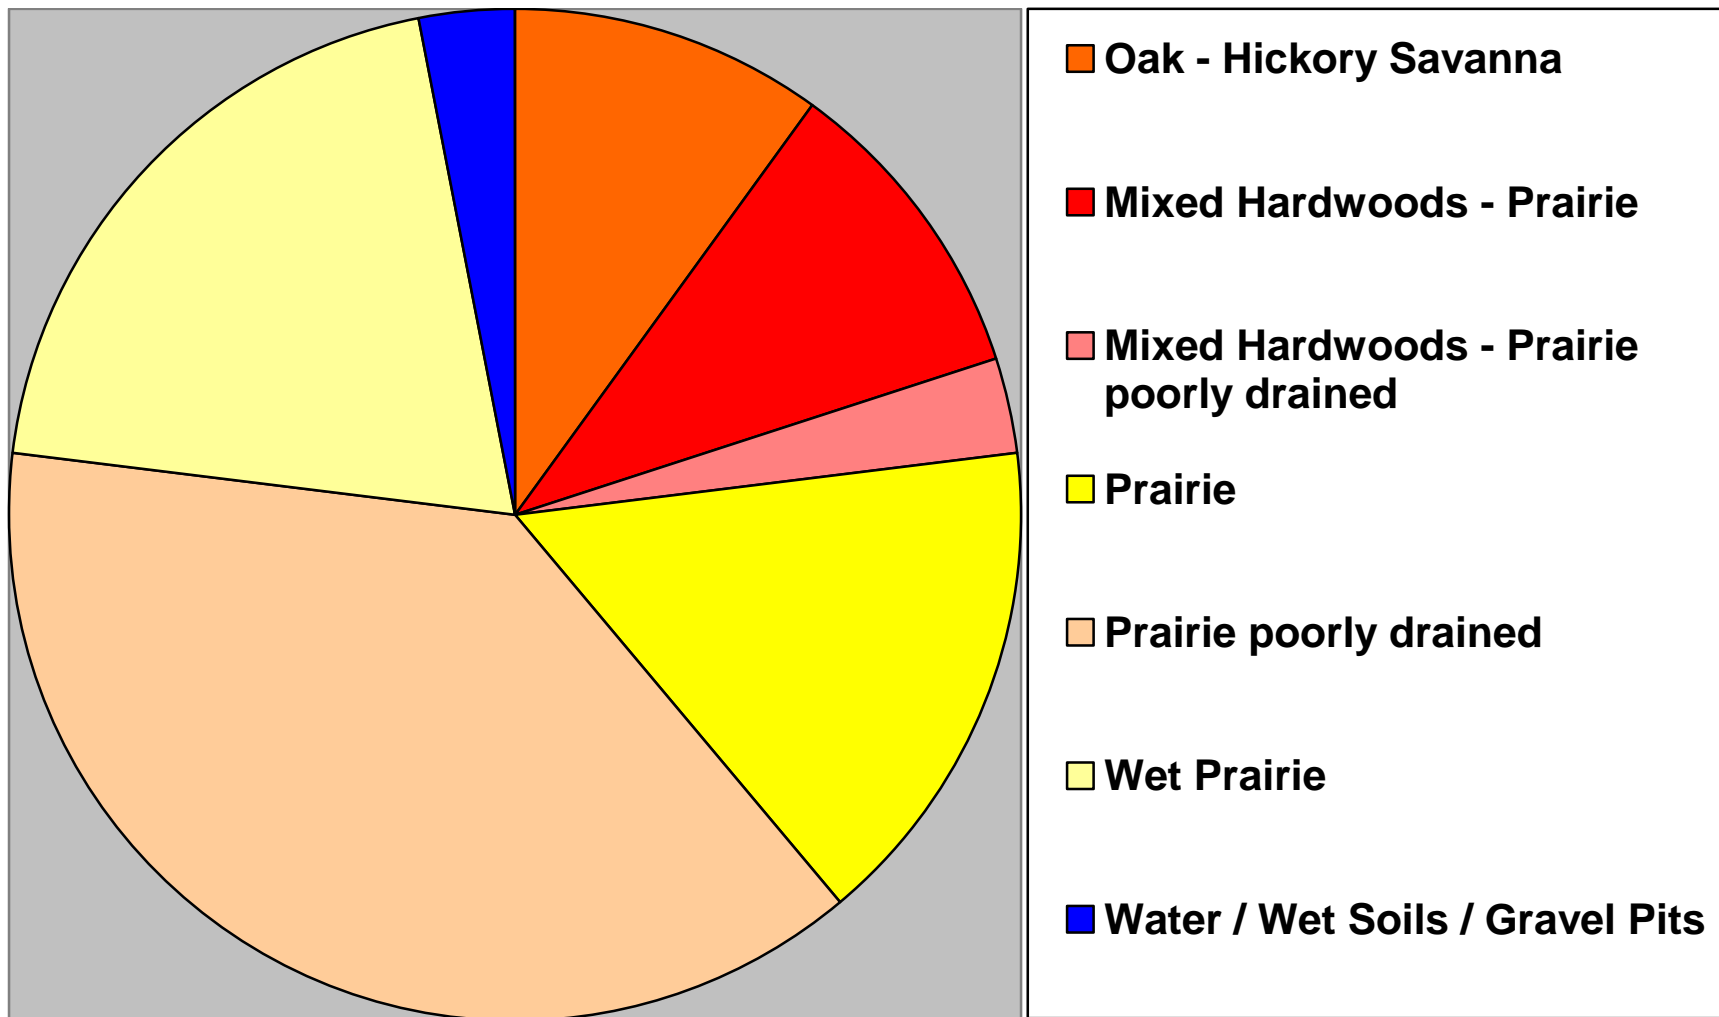

Dodge County Minnesota Savanna Soils 23 %

Sourced-from: Web Soil Survey (WSS), Natural Resources Conservation Service, United States Department of Agriculture. Available online at <http://websoilsurvey.nrcs.usda.gov/>. NRCS/WSS native vegetation information first sorted by soil series then compiled using soil series proportion of county area (%).

Accessed by Steve Nelson 7/31/10