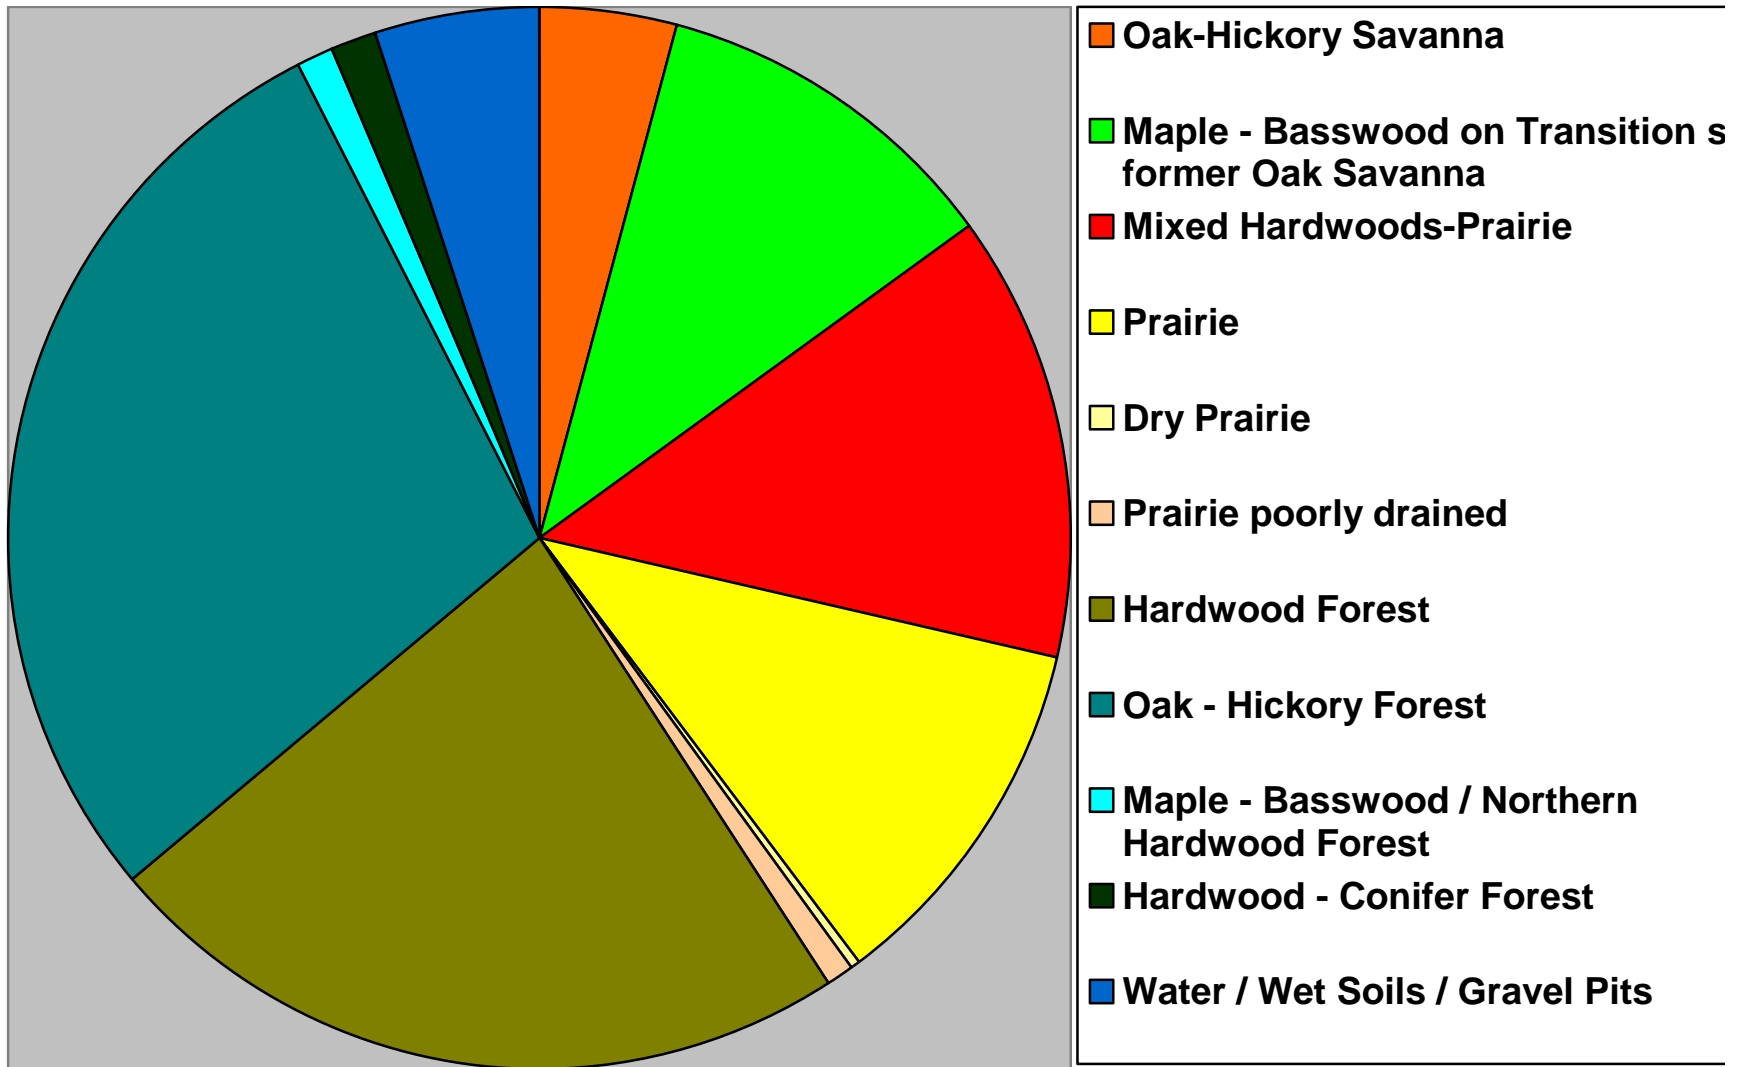

Winona County Minnesota Savanna Soils < 30 %

Sourced-from: Web Soil Survey (WSS), Natural Resources Conservation Service, United States Department of Agriculture. Available online at <http://websoilsurvey.nrcs.usda.gov/>. NRCS/WSS native vegetation information first sorted by soil series then compiled using soil series proportion of county area (%).

Accessed by Steve Nelson 10/17/10