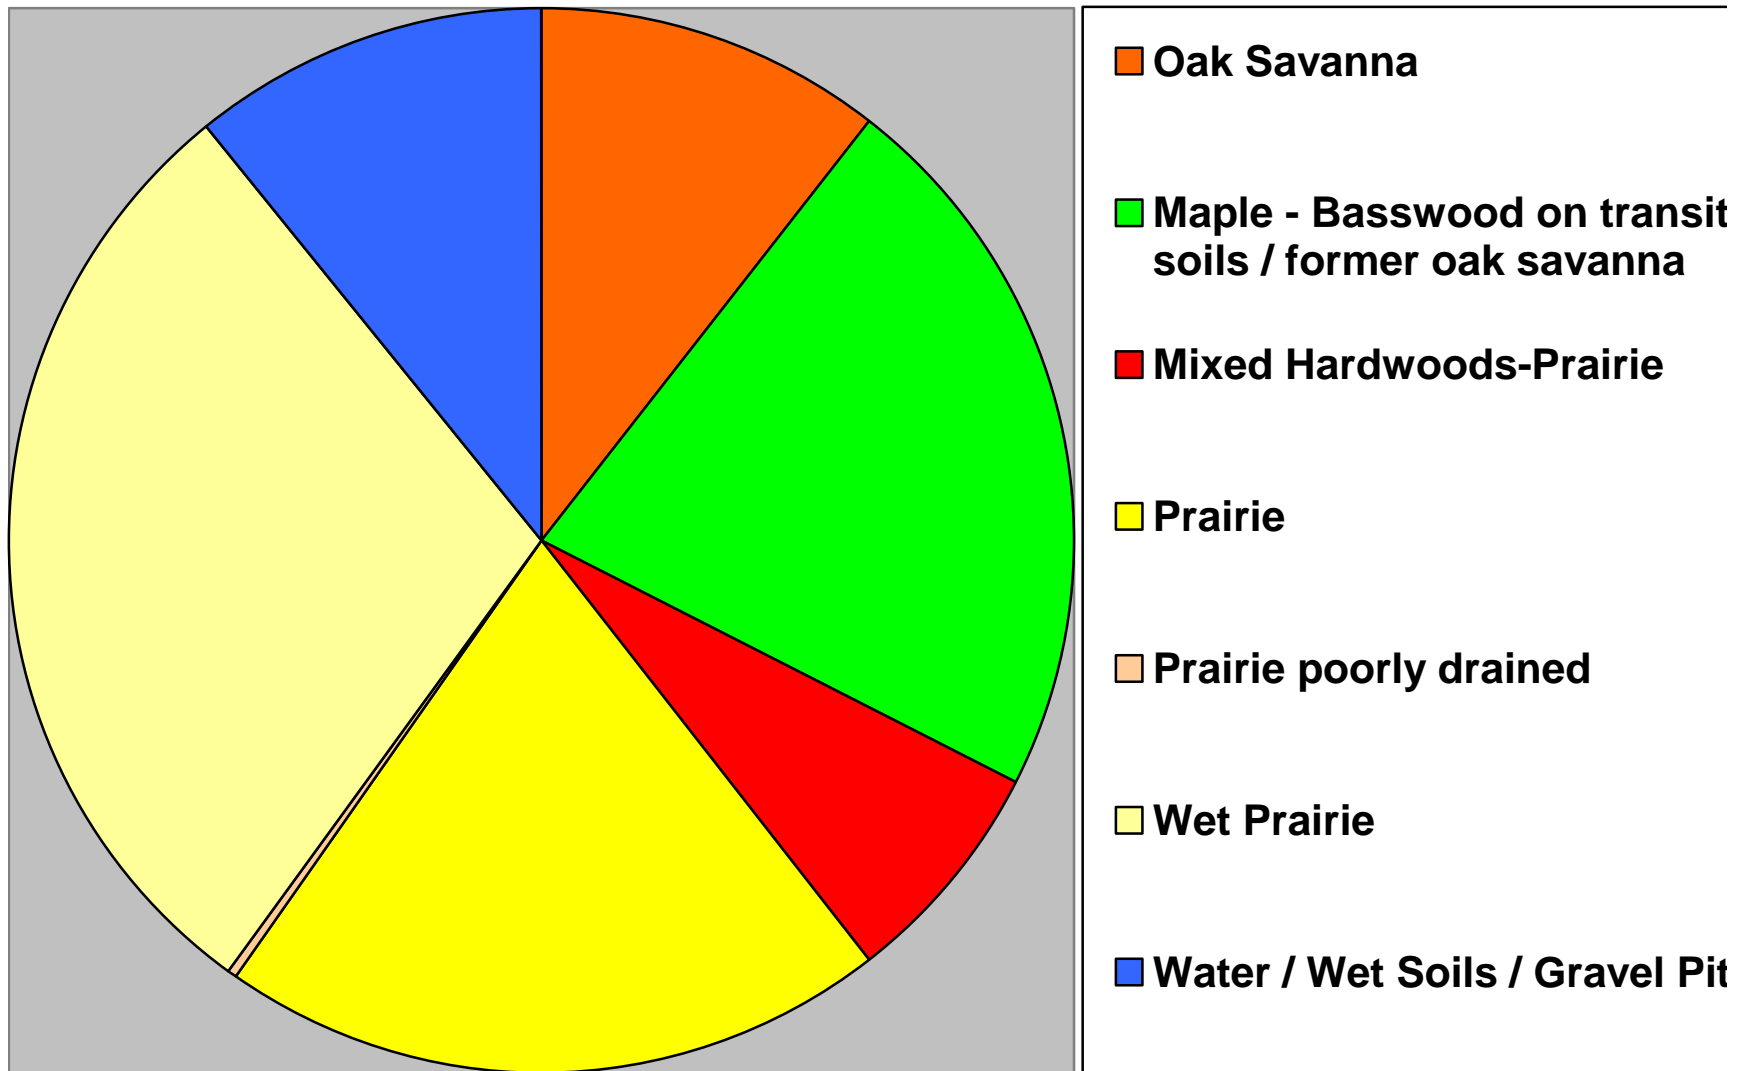

Waseca County Minnesota Savanna Soils 40 %

Sourced-from: Web Soil Survey (WSS), Natural Resources Conservation Service, United States Department of Agriculture. Available online at <http://websoilsurvey.nrcs.usda.gov/>. NRCS/WSS native vegetation information first sorted by soil series then compiled using soil series proportion of county area (%). Accessed by Steve Nelson 7/3/10