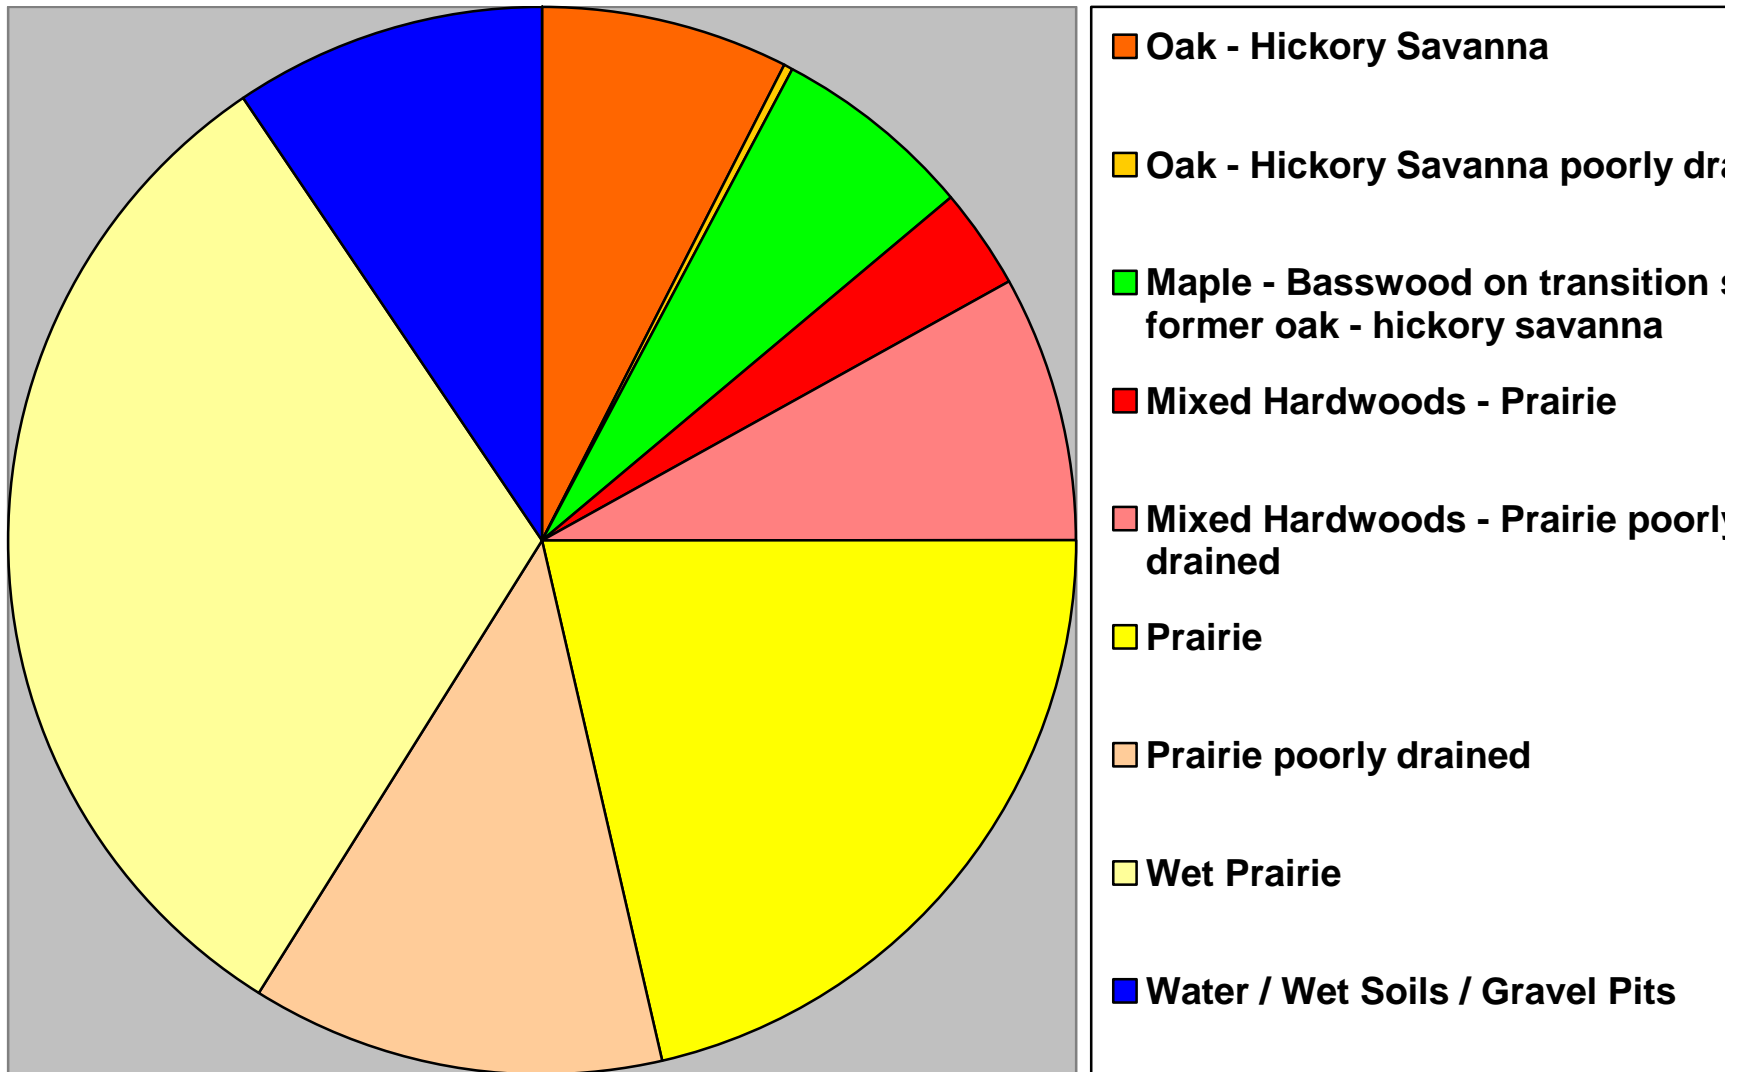

Blue Earth County Minnesota 25 % Savanna Soils
Natural Resources Conservation Service, United States Department of Agriculture. Available online at
<http://websoilsurvey.nrcs.usda.gov/>. **NRCS/WSS native vegetation information first sorted by soil series**
then compiled using soil series proportion of county area (%).

Sourced-from: Web Soil Survey (WSS),
Natural Resources Conservation Service, United States Department of Agriculture. Available online at
<http://websoilsurvey.nrcs.usda.gov/>. **NRCS/WSS native vegetation information first sorted by soil series**
then compiled using soil series proportion of county area (%). Accessed by Steve Nelson 10/16/10