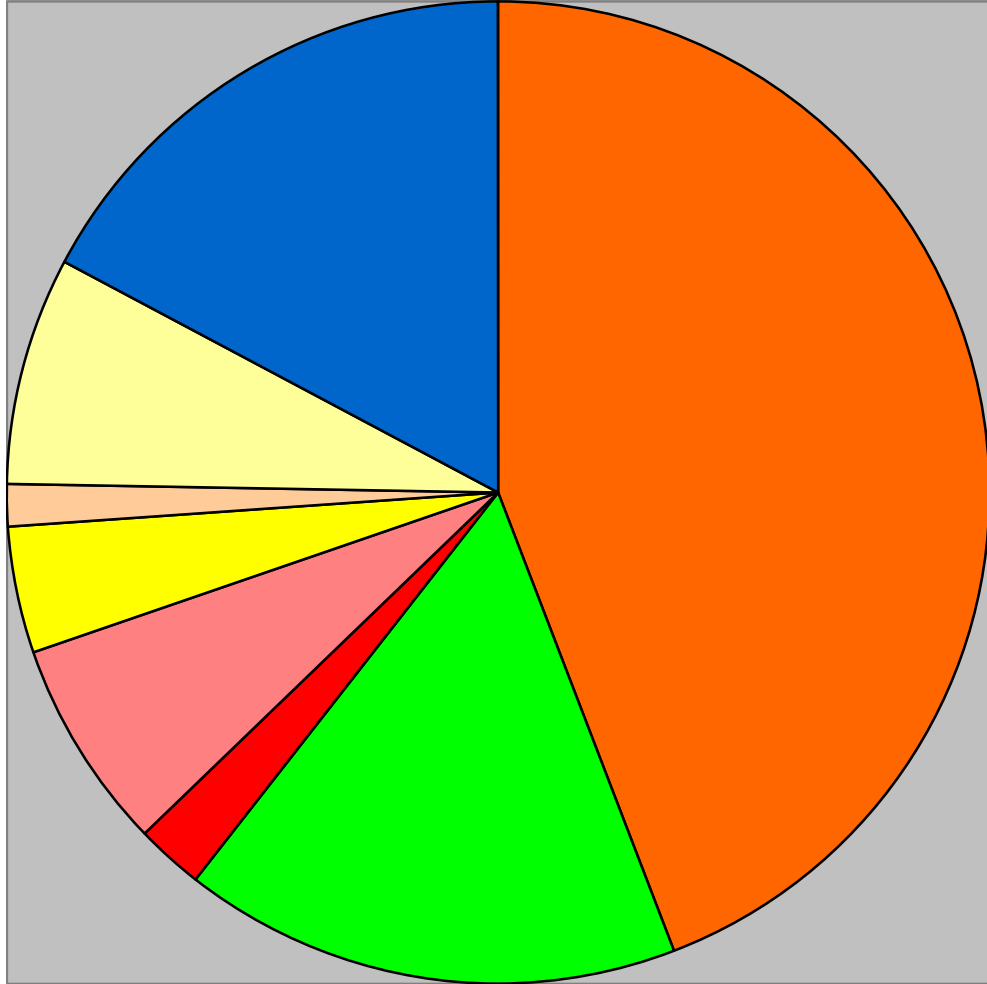

- Oak Savanna
- Maple-Basswood on Transition soils / former Oak Savanna
- Mixed Hardwoods - Prairie
- Mixed Hardwoods - Prairie poorly drained
- Prairie
- Prairie poorly drained
- Wet Prairie
- Water / Wet Soils / Gravel Pits

Carver County Minnesota Savanna Soils 70 %

Sourced-from: Web Soil Survey (WSS), Natural Resources Conservation Service, United States Department of Agriculture. Available online at <http://websoilsurvey.nrcs.usda.gov/>. NRCS/WSS native vegetation information first sorted by soil series then compiled, using soil series proportion of county area (%).

Accessed by Steve Nelson 8/30/10