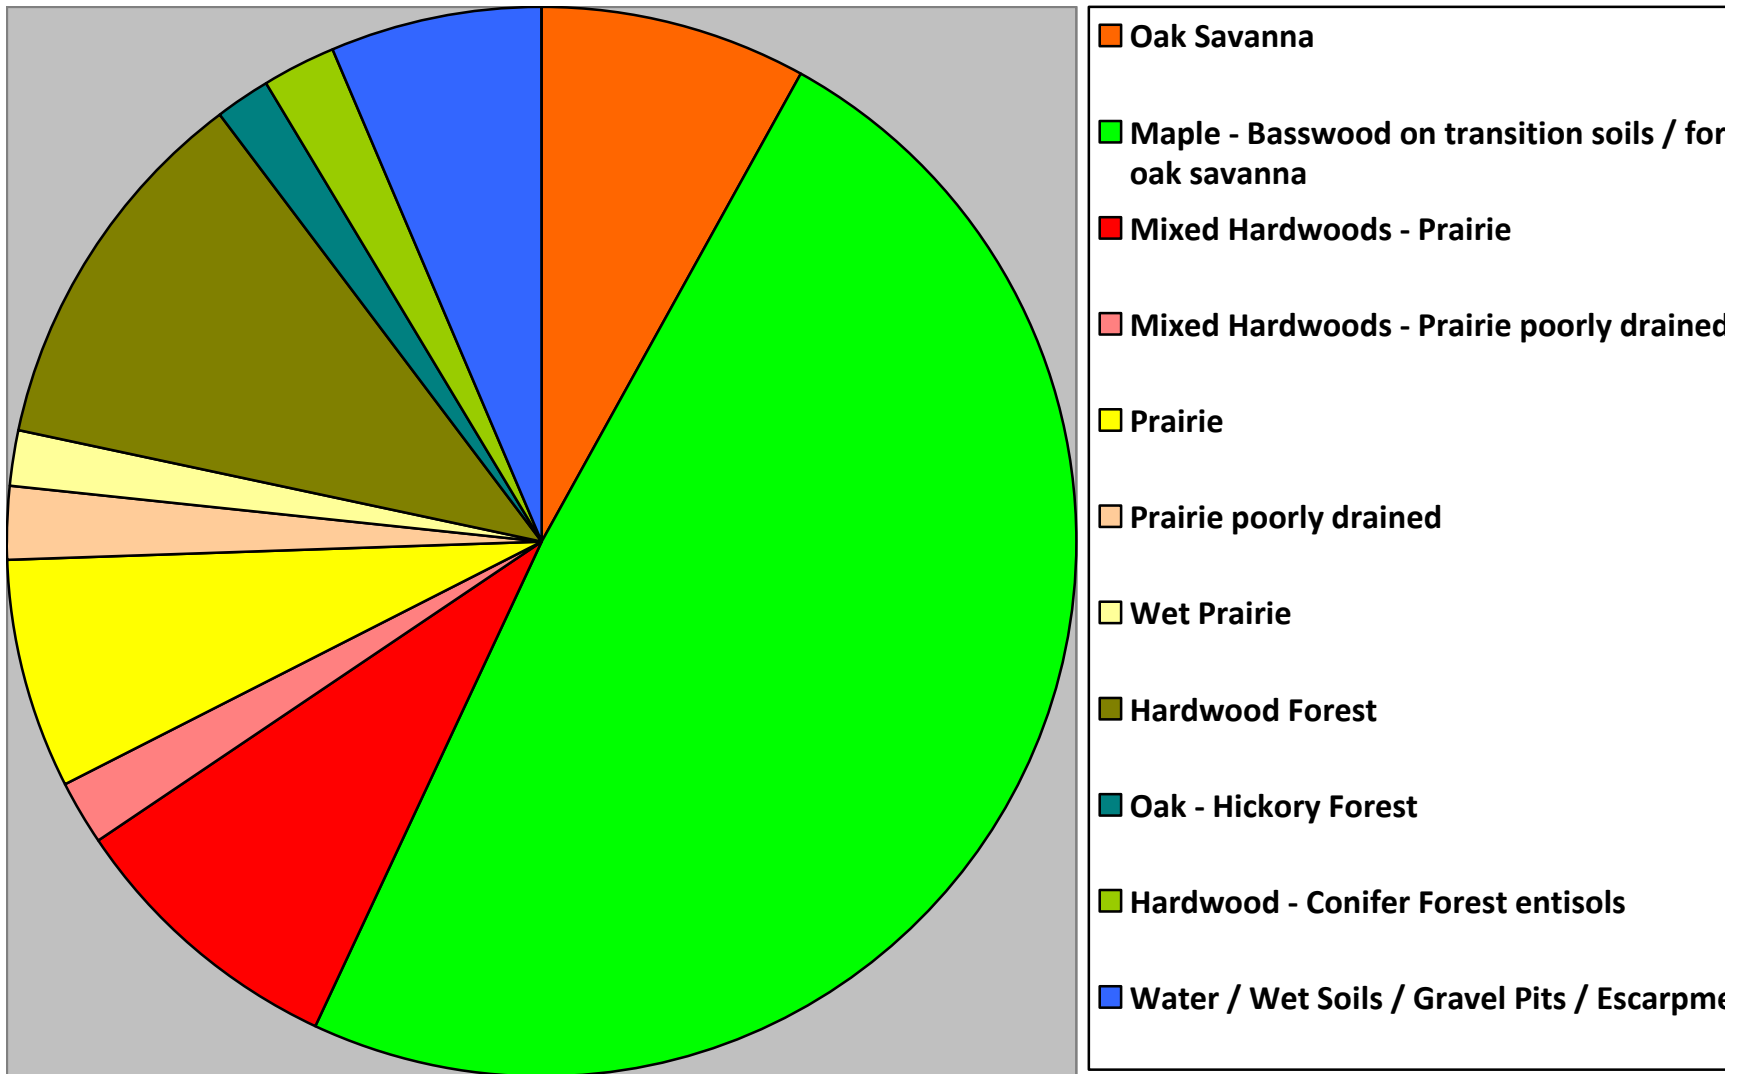

Wabasha County Minnesota Savanna Soils 67 %
Natural Resources Conservation Service, United States Department of Agriculture. Available online at
<http://websoilsurvey.nrcs.usda.gov/>. **NRCS/WSS native vegetation information first sorted by soil series**
then compiled using soil series proportion of county area (%).

Sourced-from: Web Soil Survey (WSS),
Accessed by Steve Nelson 10/17/10