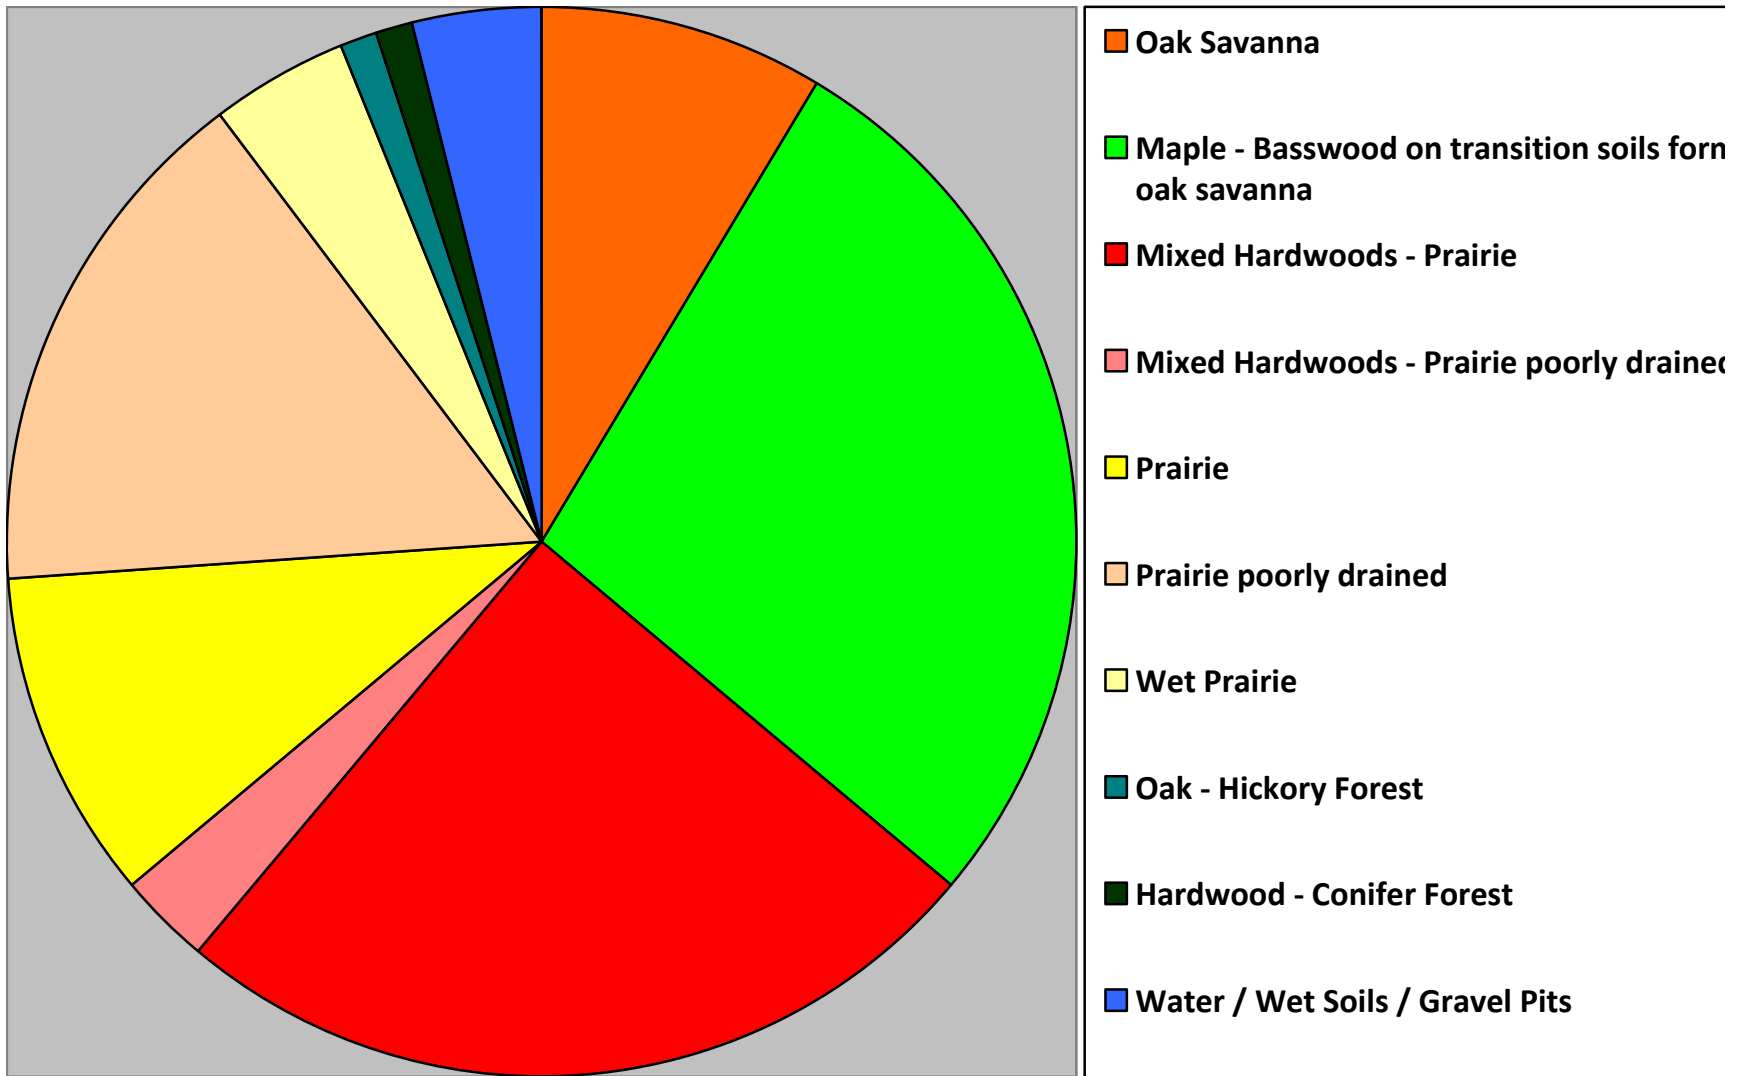

Goodhue County Minnesota Savanna Soils 64 %
Sourced-from: Web Soil Survey (WSS),
Natural Resources Conservation Service, United States Department of Agriculture. Available online at
<http://websoilsurvey.nrcs.usda.gov/>. NRCS/WSS native vegetation information first sorted by soil series
then compiled using soil series proportion of county area (%).

Accessed by Steve Nelson 11/28/10