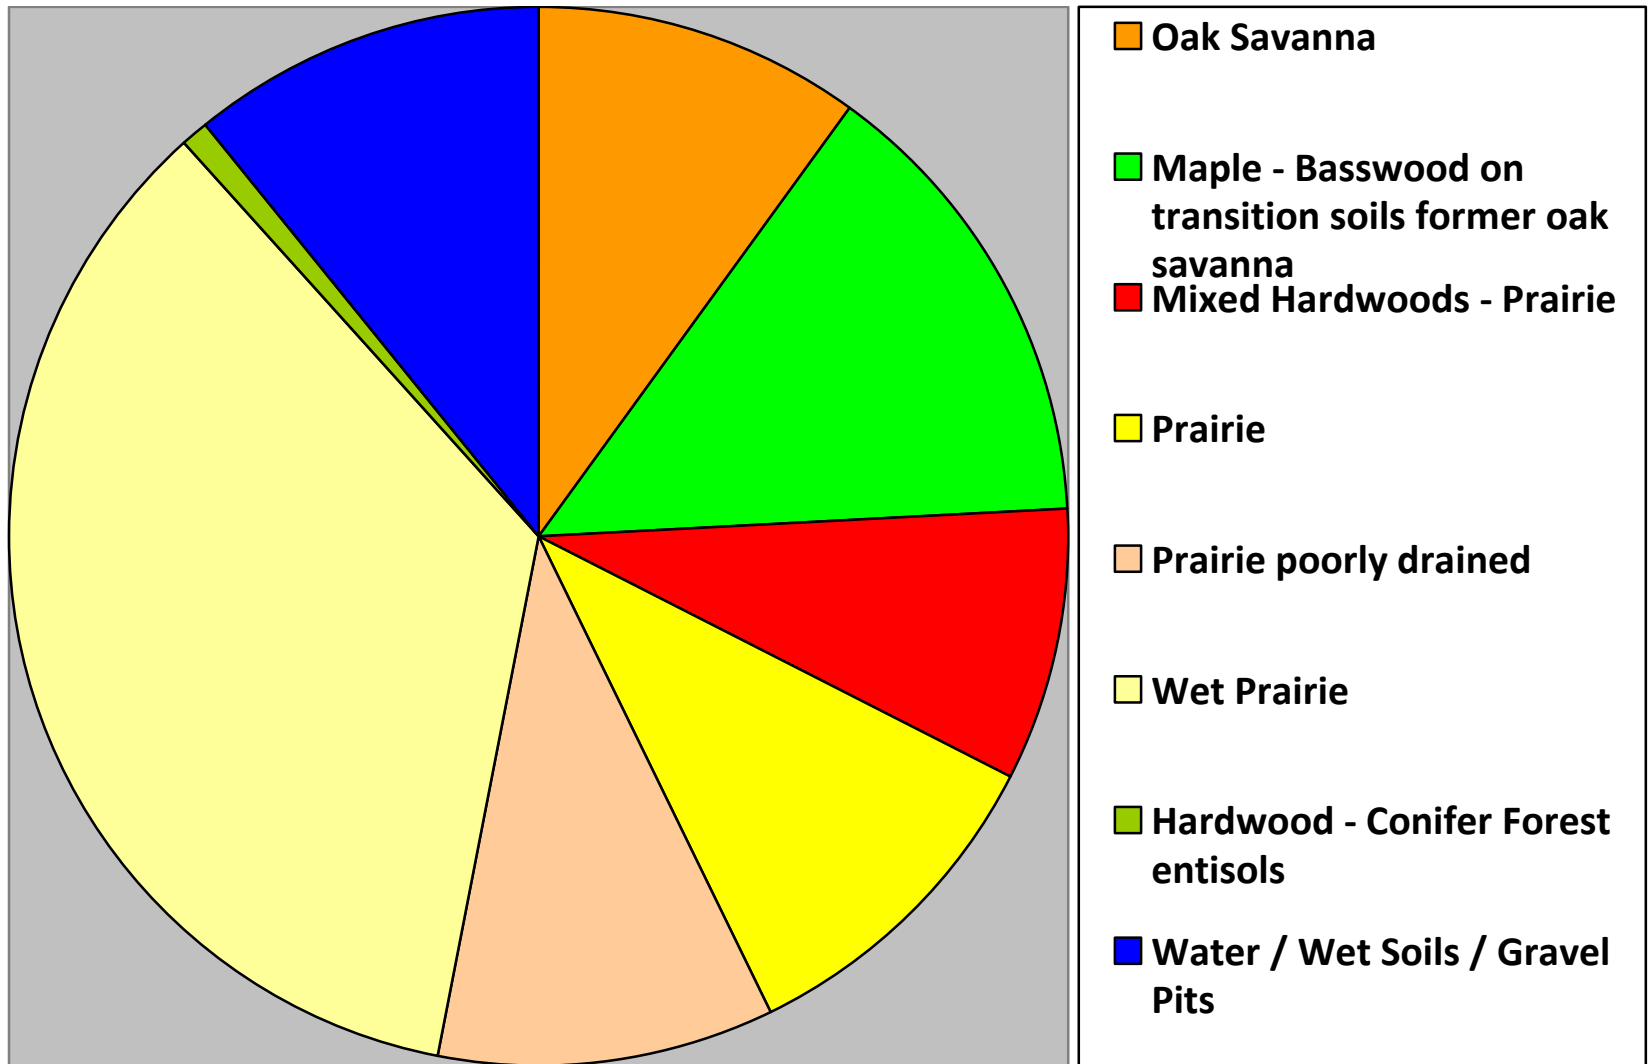

Nicollet County Minnesota Savanna Soils 33 %

Sourced-from: Web Soil Survey (WSS), Natural Resources Conservation Service, United States Department of Agriculture. Available online at <http://websoilsurvey.nrcs.usda.gov/>. NRCS/WSS native vegetation information first sorted by soil series then compiled using soil series proportion of county area (%). Accessed by Steve Nelson 10/16/10