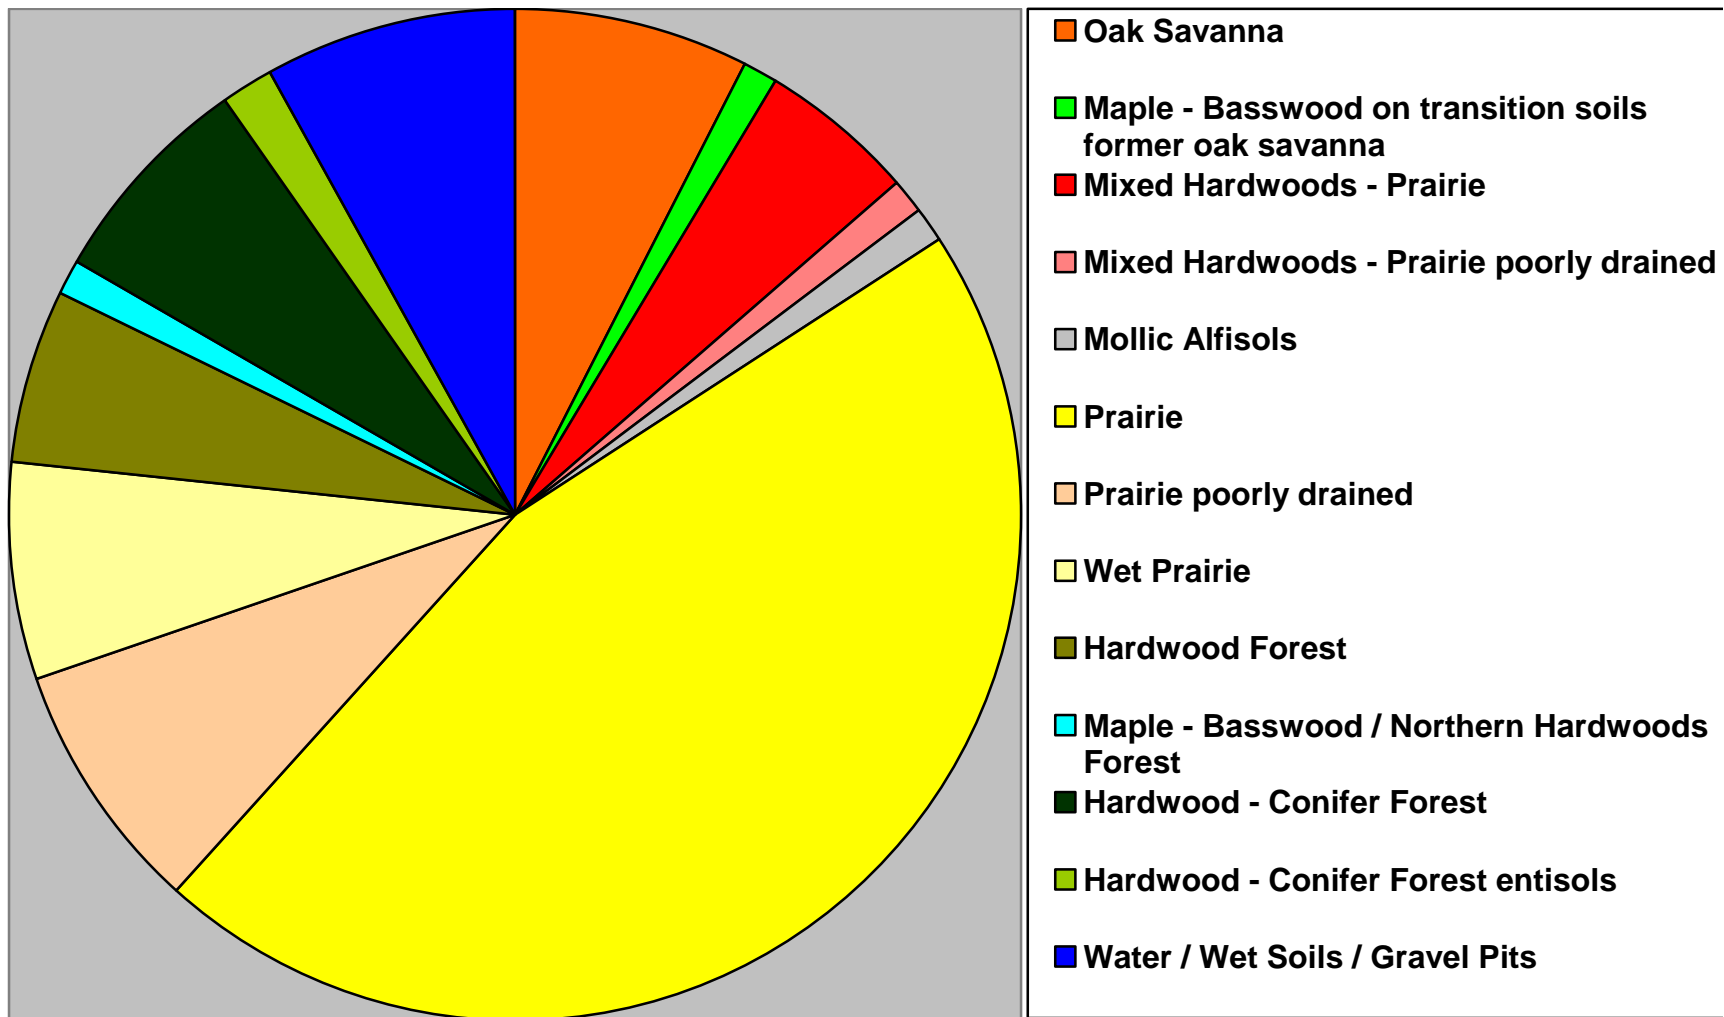

Dakota County Minnesota Savanna Soils 15 %
Sourced-from: Web Soil Survey (WSS),
Natural Resources Conservation Service, United States Department of Agriculture. Available online at
<http://websoilsurvey.nrcs.usda.gov/>. NRCS/WSS native vegetation information first sorted by soil series
then compiled using soil series proportion of county area (%).

Accessed by Steve Nelson 11/28/10