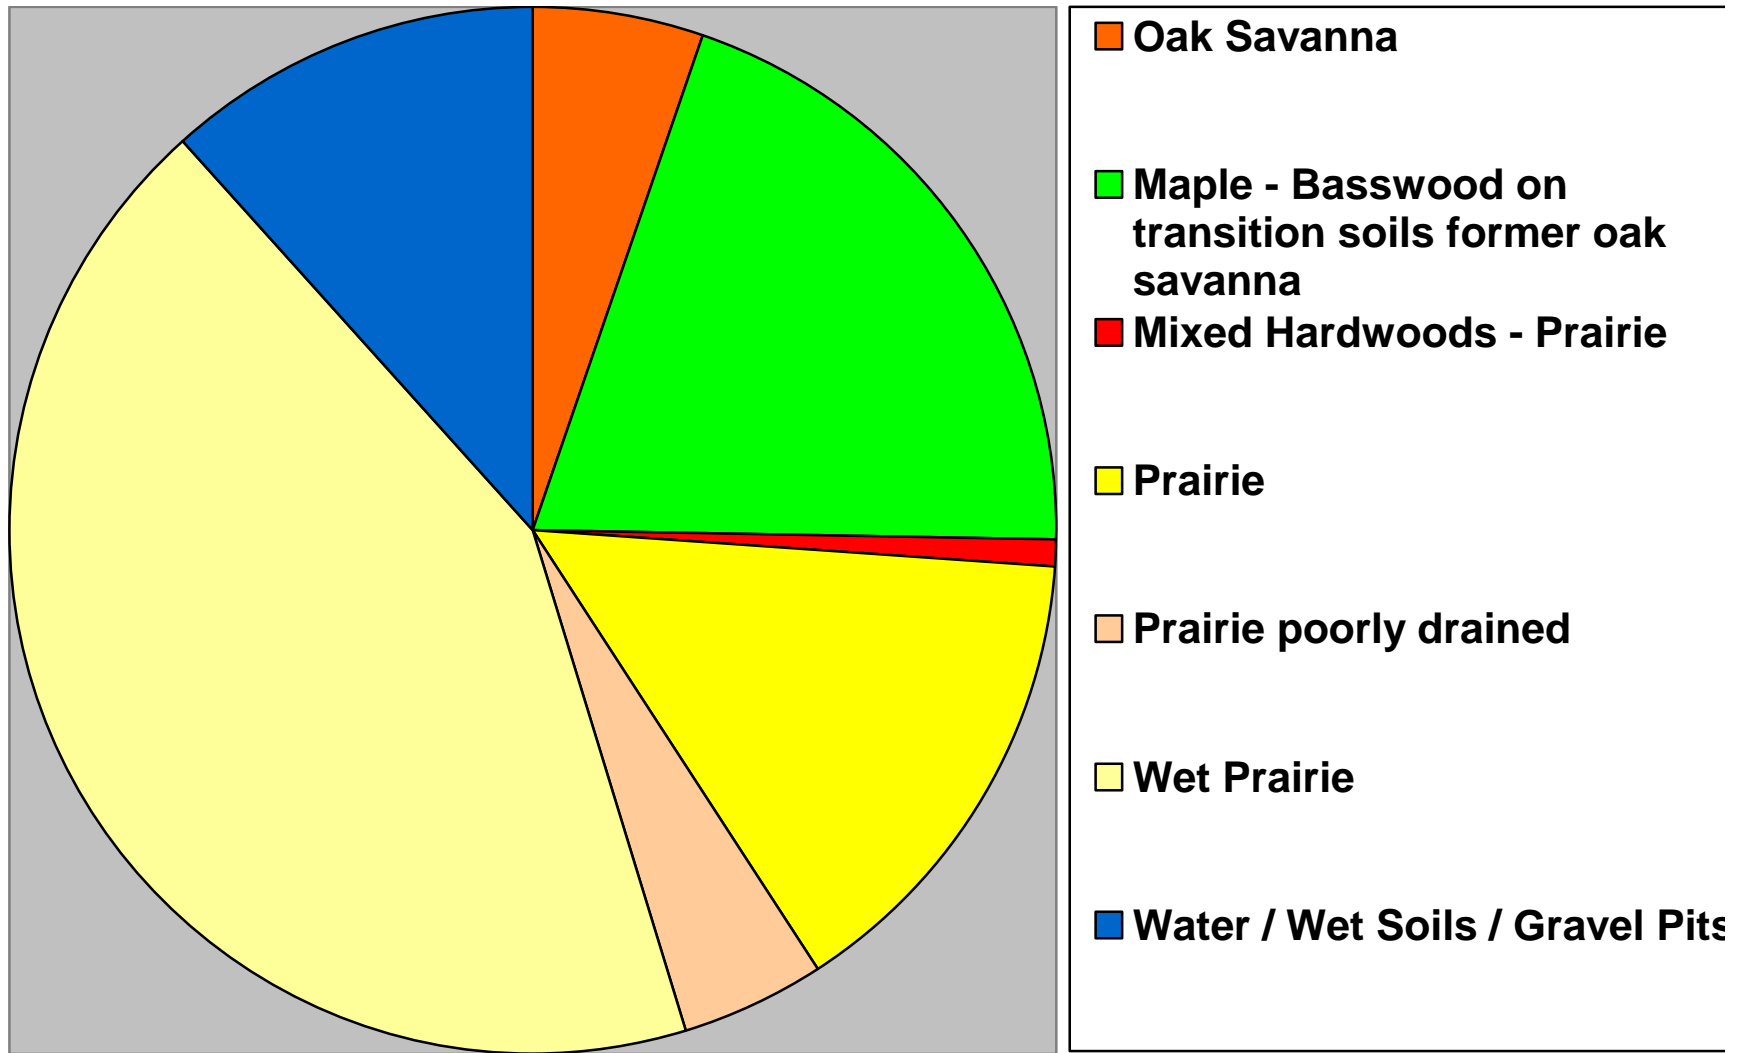

McLeod County Minnesota Savanna Soils > 25 %

Sourced-from: Web Soil Survey (WSS), Natural Resources Conservation Service, United States Department of Agriculture. Available online at <http://websoilsurvey.nrcs.usda.gov/>. NRCS/WSS native vegetation information first sorted by soil series then compiled using soil series proportion of county area (%). Accessed by Steve Nelson 9/4/10