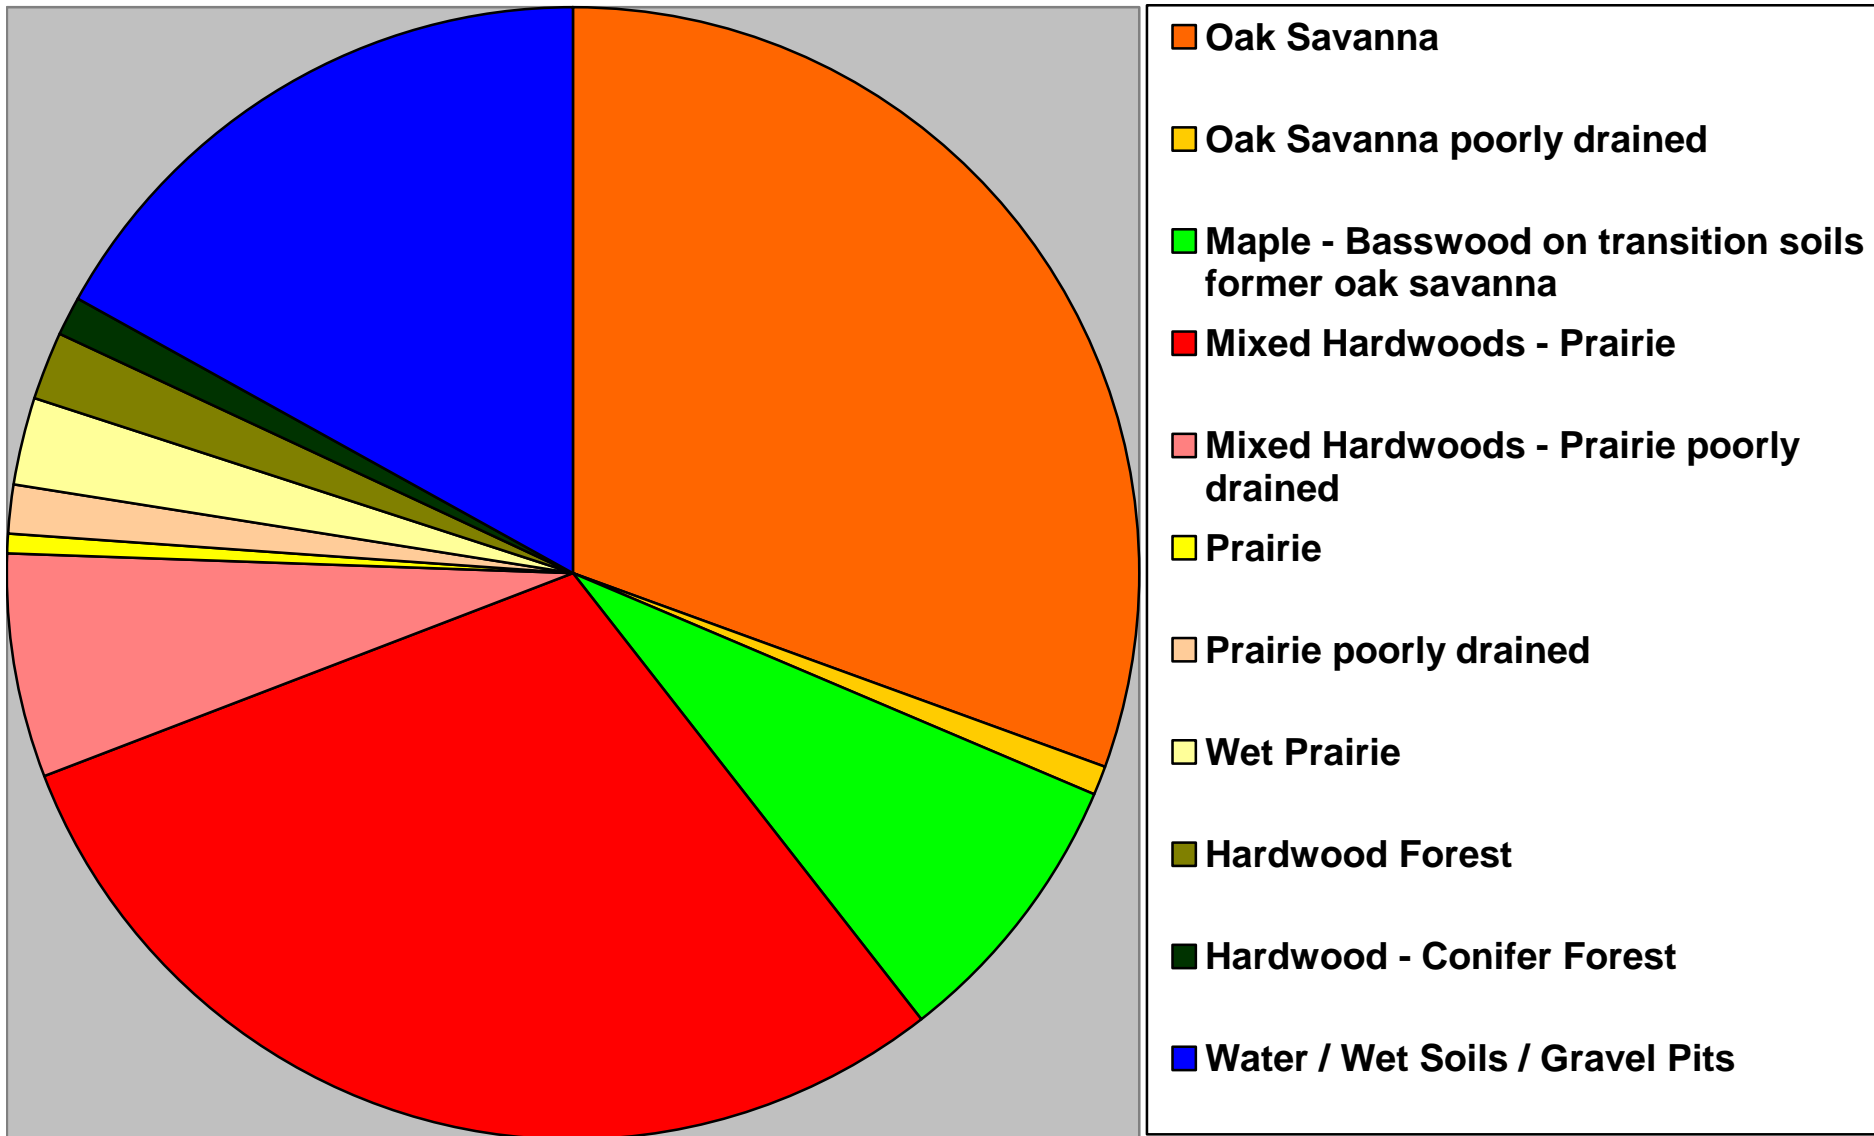

Hennepin County Minnesota Savanna Soils > 75 %
Natural Resources Conservation Service, United States Department of Agriculture. Available online at <http://websoilsurvey.nrcs.usda.gov/>. NRCS/WSS native vegetation information first sorted by soil series then compiled using soil series proportion of county area (%).

Sourced-from: Web Soil Survey (WSS),
Accessed by Steve Nelson 12/15/10