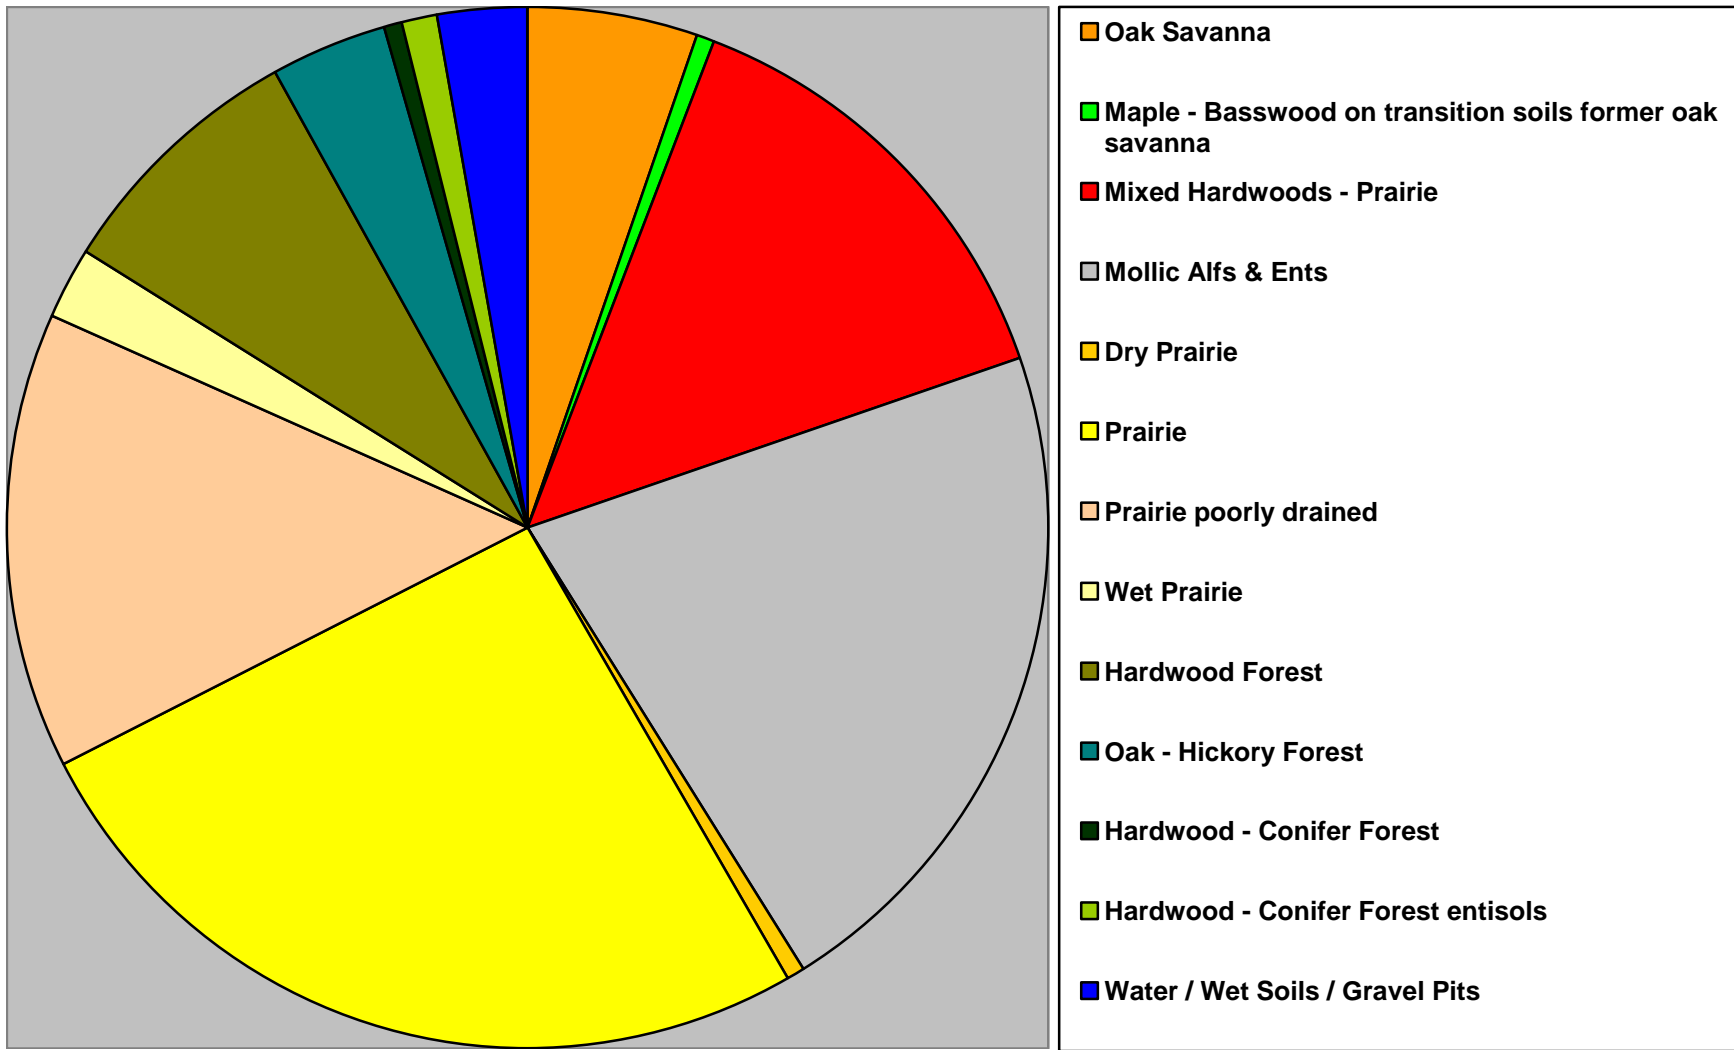

Olmsted County Minnesota Savanna Soils 20 %
Natural Resources Conservation Service, United States Department of Agriculture. Available online at
<http://websoilsurvey.nrcs.usda.gov/>. **NRCS/WSS native vegetation information first sorted by soil series**
then compiled using soil series proportion of county area (%).

Sourced-from: Web Soil Survey (WSS),
Accessed by Steve Nelson 7/31/10