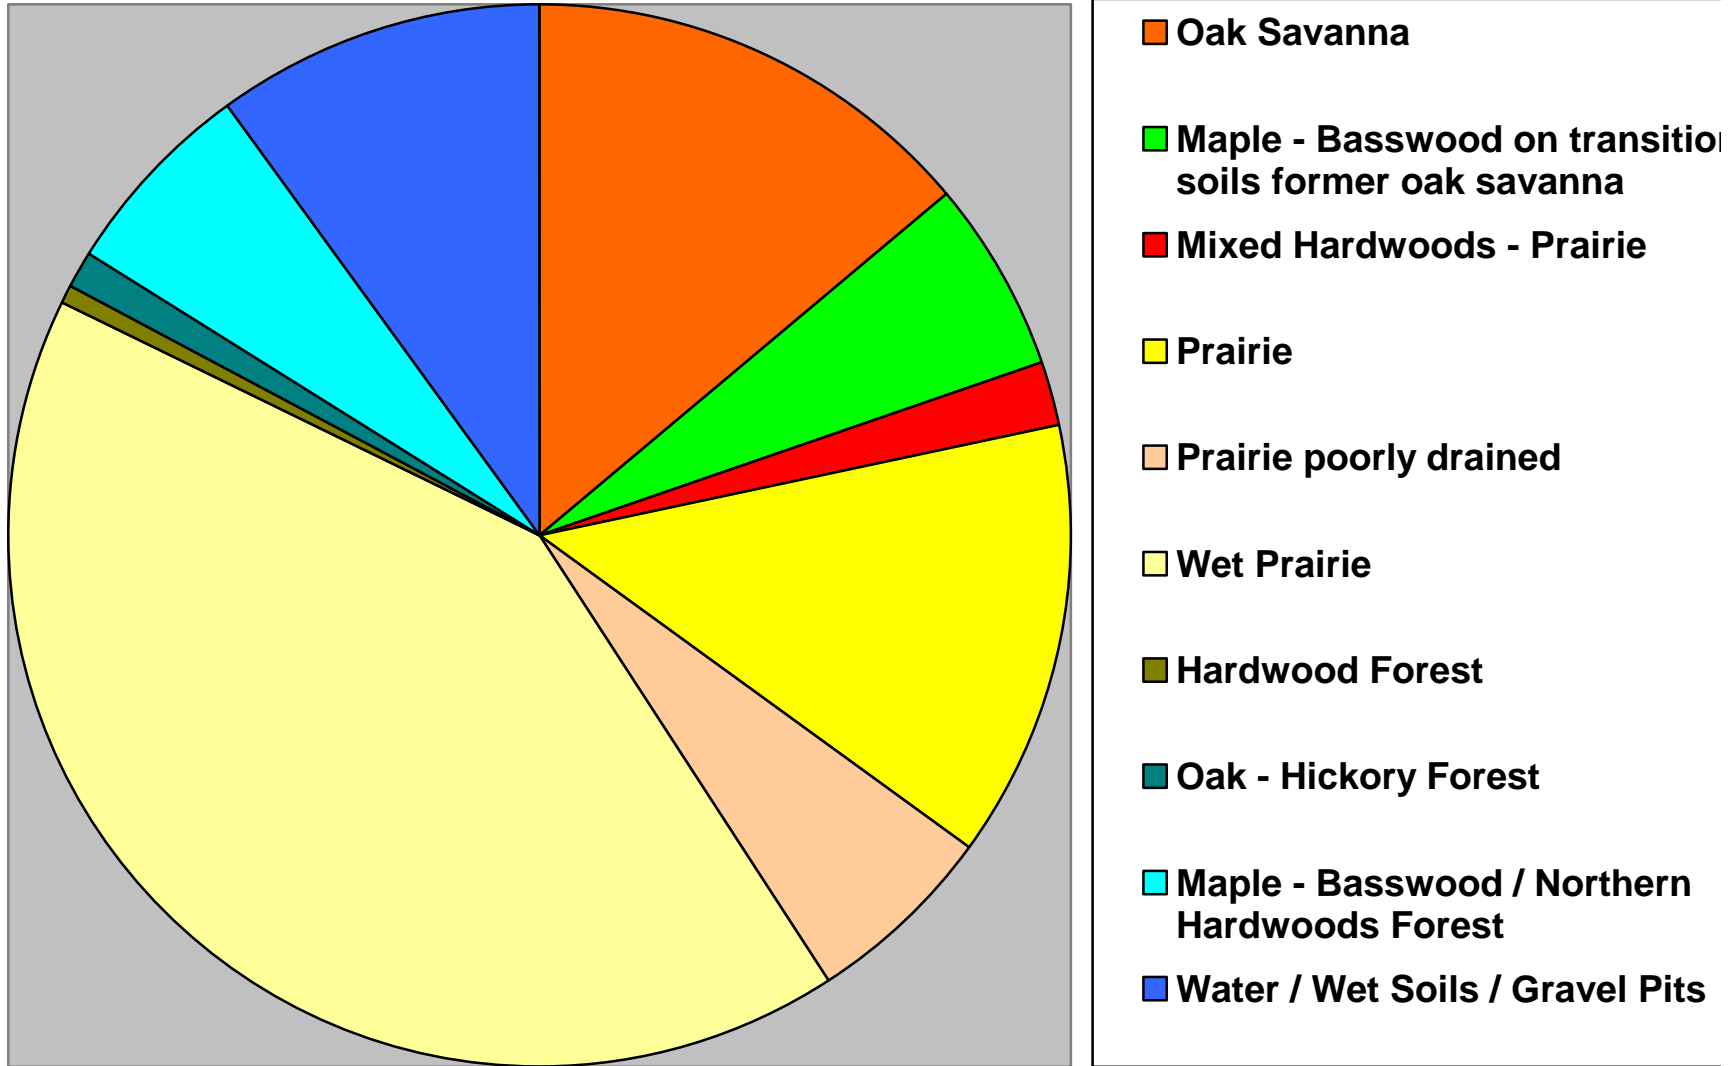

Steele County Minnesota Savanna Soils 22 %
Natural Resources Conservation Service, United States Department of Agriculture. Available online at <http://websoilsurvey.nrcs.usda.gov/>. NRCS/WSS native vegetation information first sorted by soil series then compiled using soil series proportion of county area (%).

**Sourced-from: Web Soil Survey (WSS),
Accessed by Steve Nelson 3/23/09**