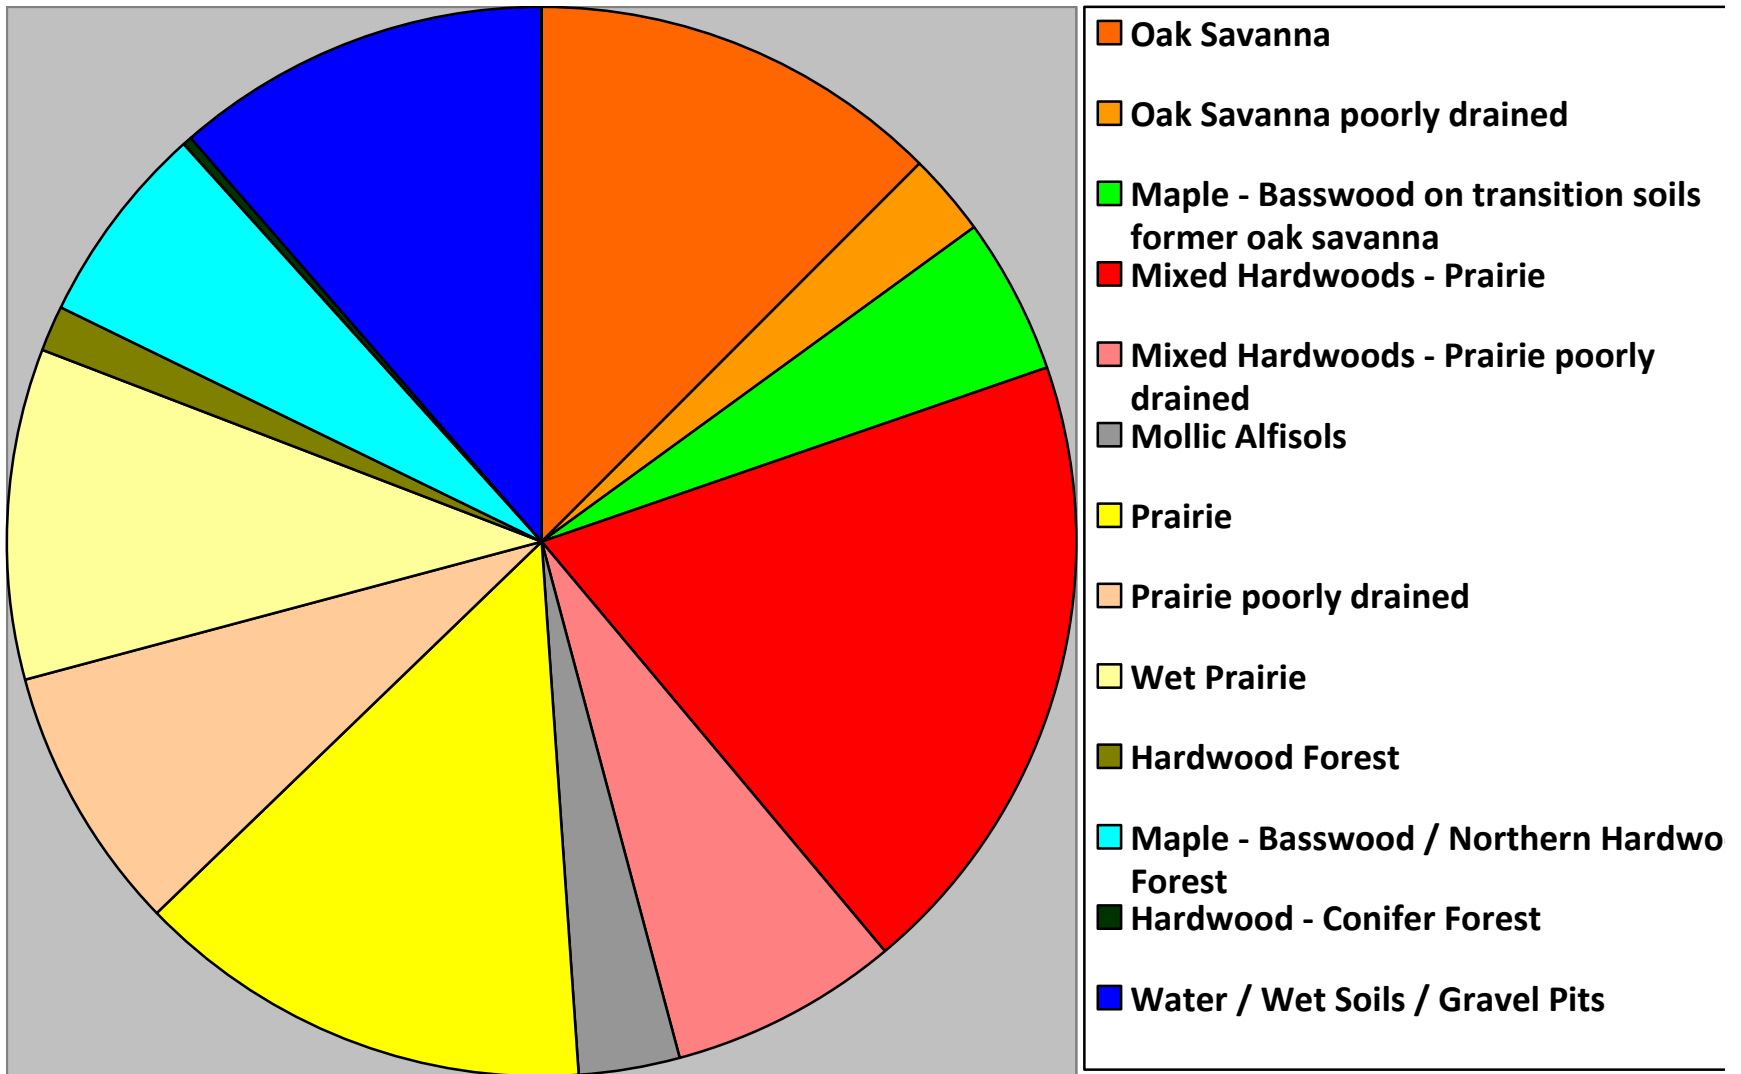

Rice County Minnesota Savanna Soils > 48 %

Sourced-from: Web Soil Survey (WSS), Natural Resources Conservation Service, United States Department of Agriculture. Available online at <http://websoilsurvey.nrcs.usda.gov/>. NRCS/WSS native vegetation information first sorted by soil series then compiled using soil series proportion of county area (%).

Accessed by Steve Nelson 7/30/10