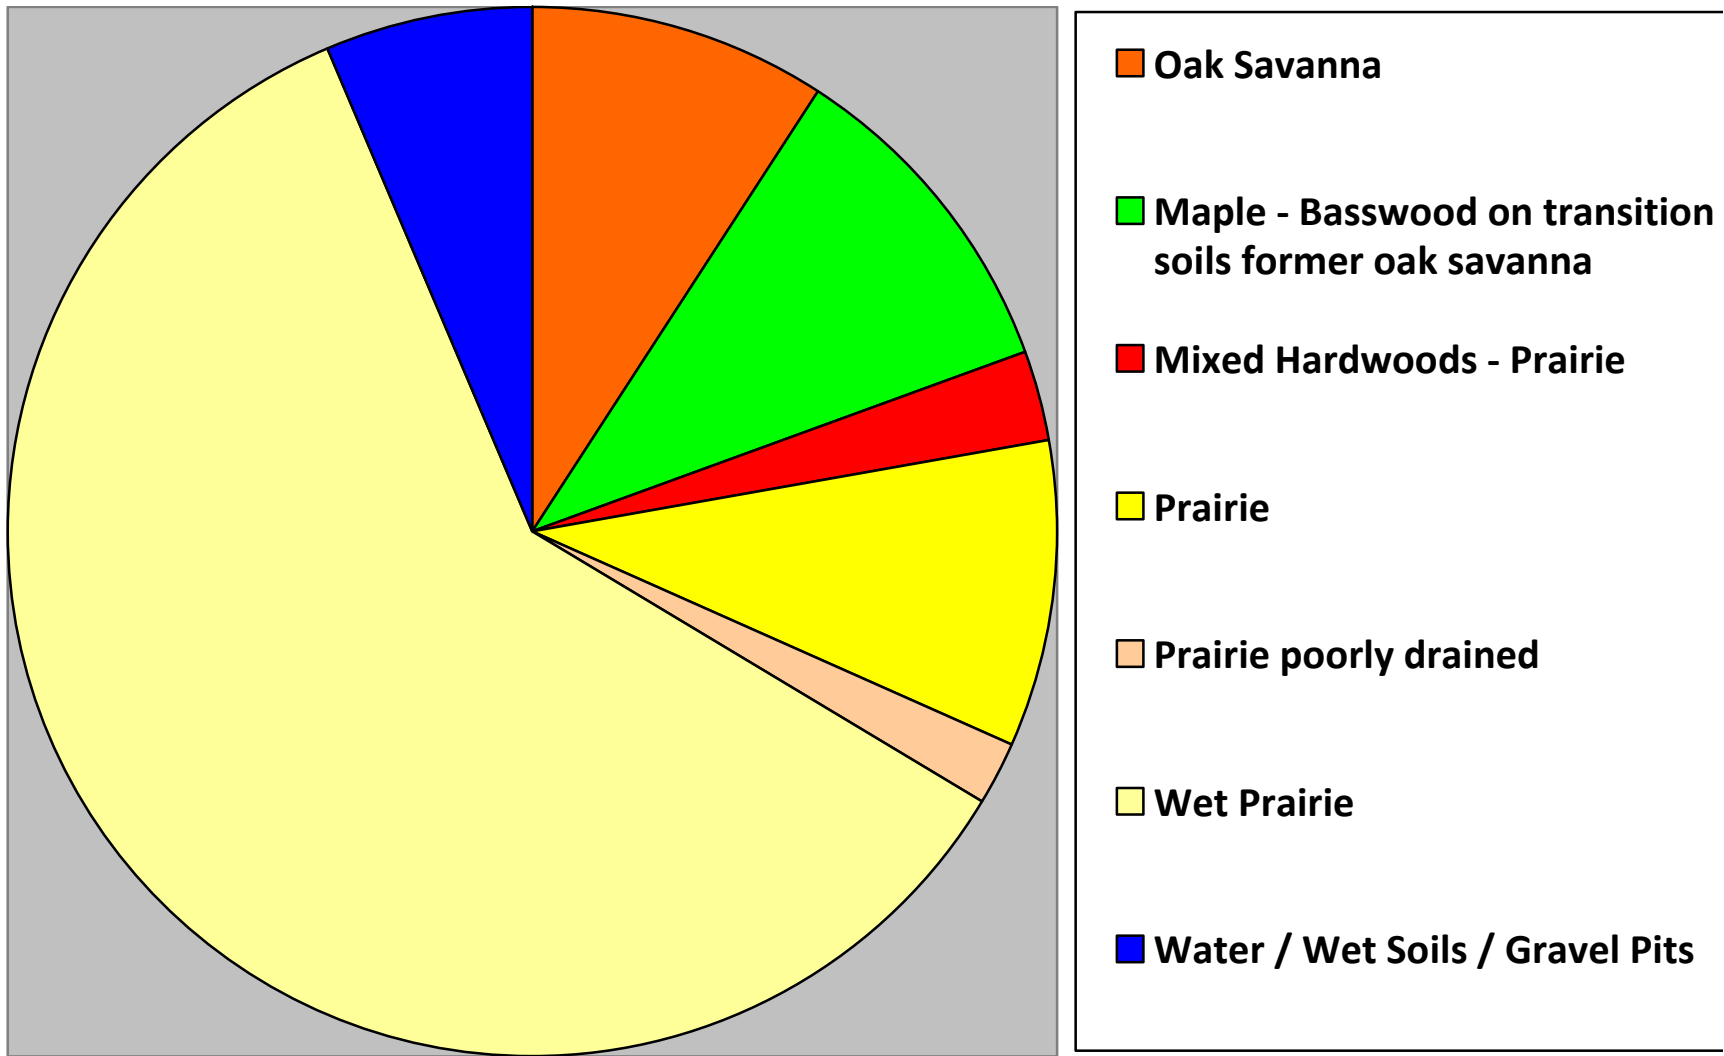

Sibley County Minnesota Savanna Soils > 20 %
Sourced-from: Web Soil Survey (WSS),
Natural Resources Conservation Service, United States Department of Agriculture. Available online at
<http://websoilsurvey.nrcs.usda.gov/>. NRCS/WSS native vegetation information first sorted by soil series
then compiled using soil series proportion of county area (%).

Accessed by Steve Nelson 10/16/10