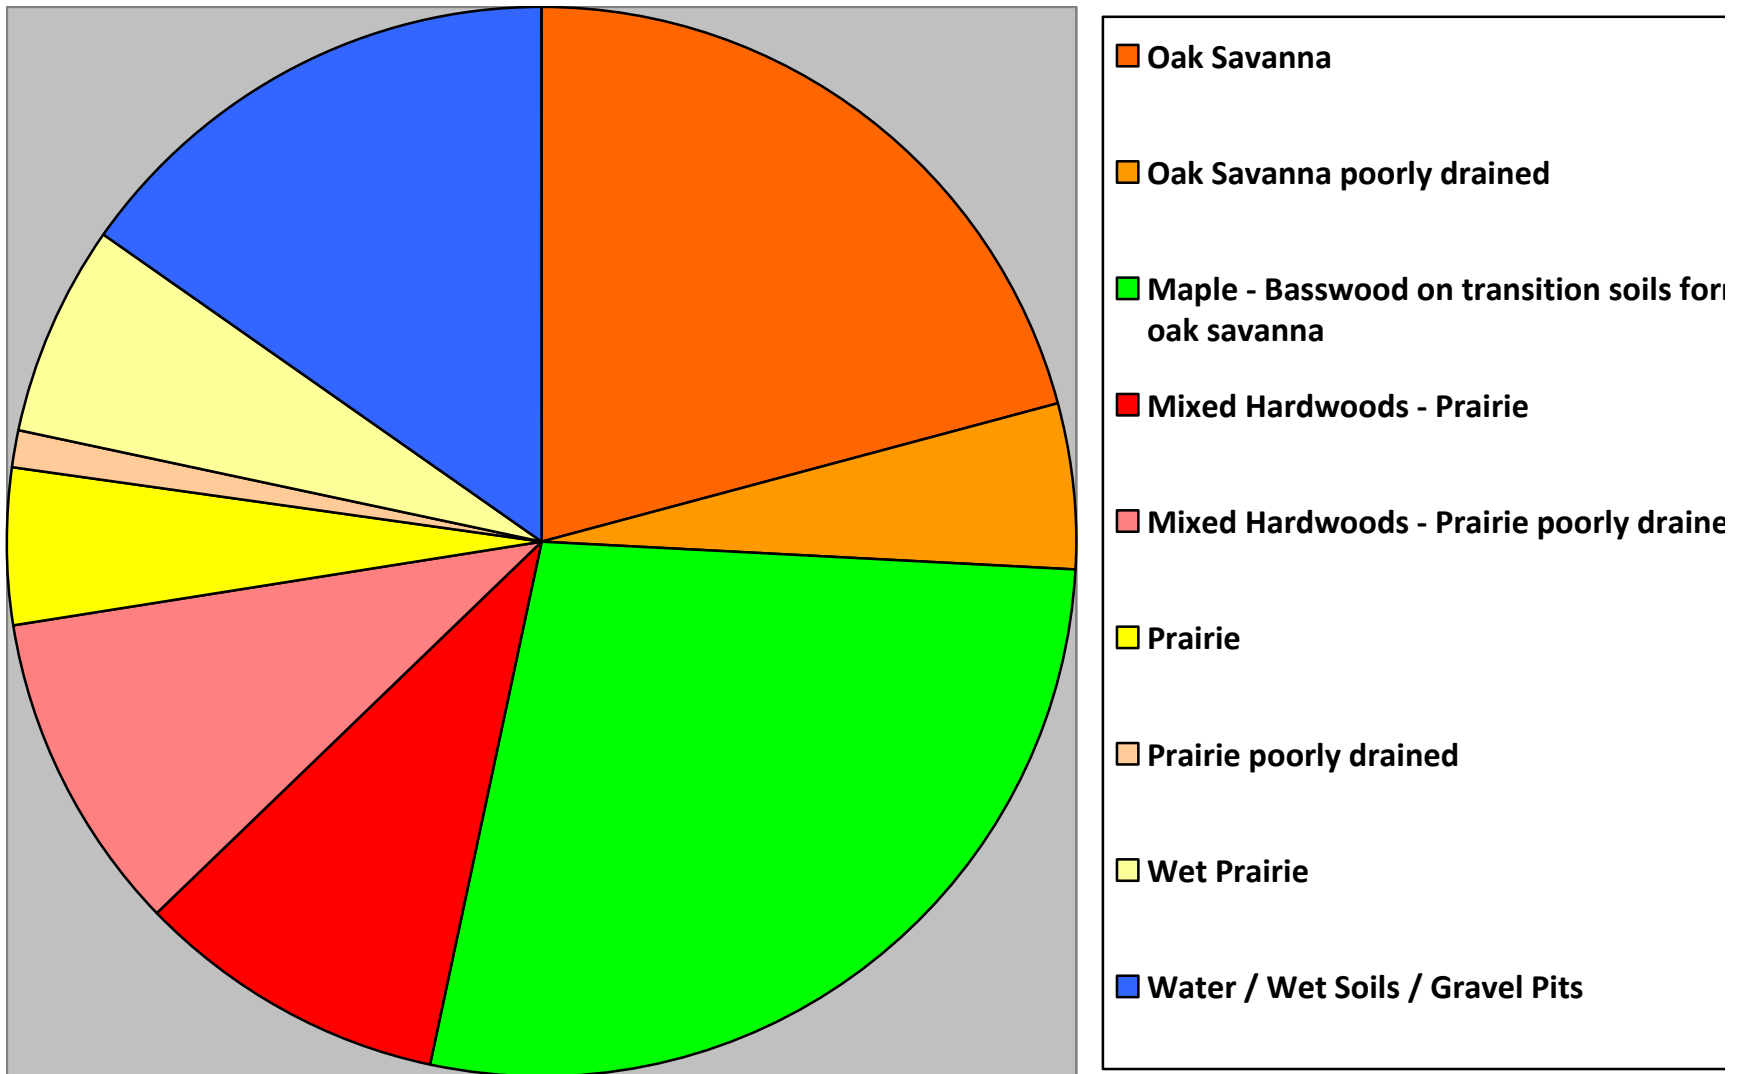

Le Sueur County Minnesota Savanna Soils > 72 %

Sourced-from: Web Soil Survey (WSS), Natural Resources Conservation Service, United States Department of Agriculture. Available online at <http://websoilsurvey.nrcs.usda.gov/>. NRCS/WSS native vegetation information first sorted by soil series then compiled using soil series proportion of county area (%). Accessed by Steve Nelson 8/31/10