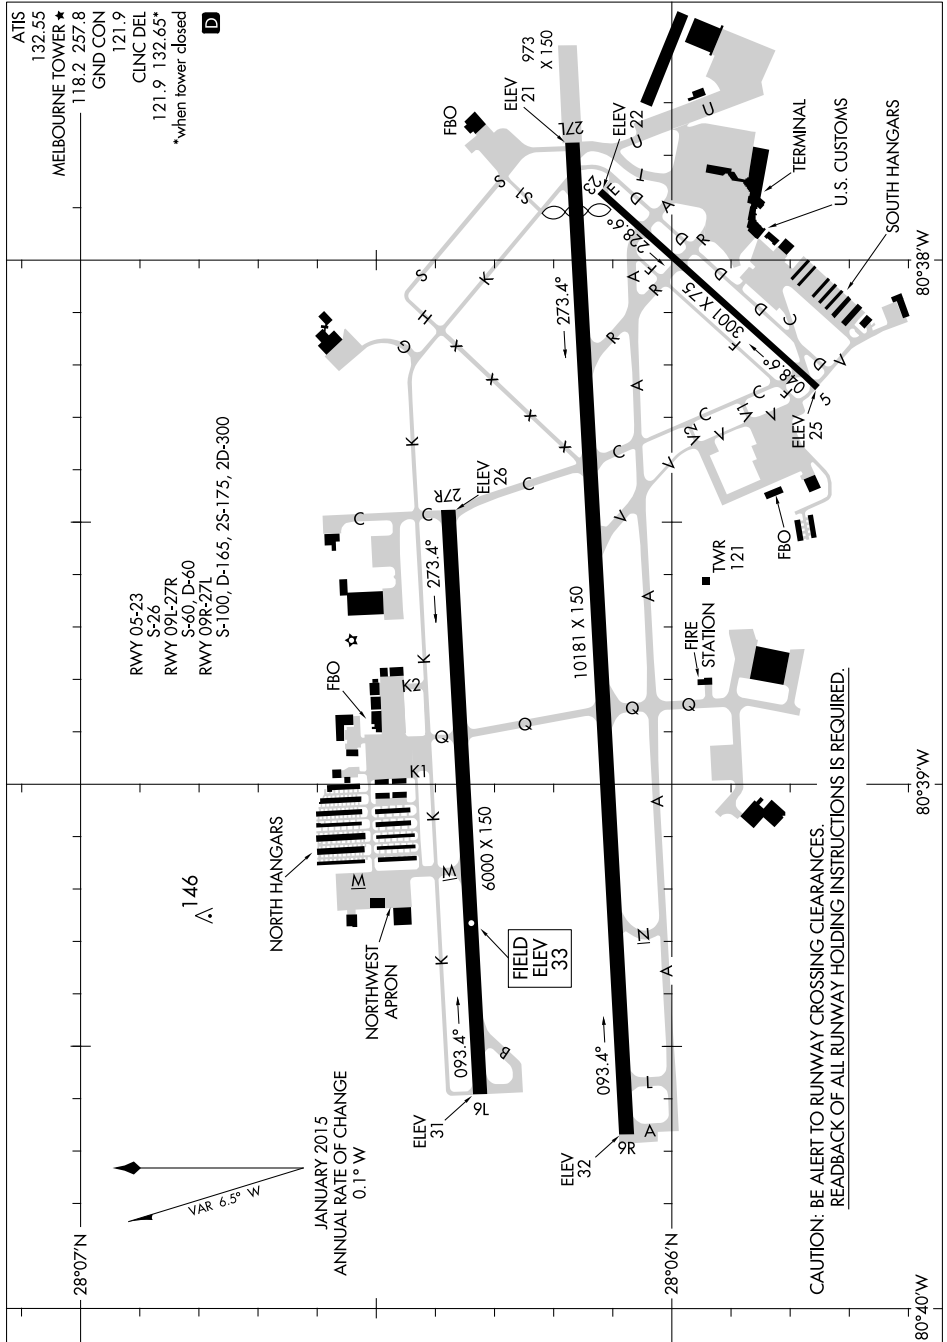

AIRPORT DIAGRAM

AL-252 (FAA)

MELBOURNE INTL (MLB)
MELBOURNE, FLORIDA

SE-3, 15 SEP 2016 to 13 OCT 2016

SE-3, 15 SEP 2016 to 13 OCT 2016

AIRPORT DIAGRAM

MELBOURNE, FLORIDA
MELBOURNE INTL (MLB)