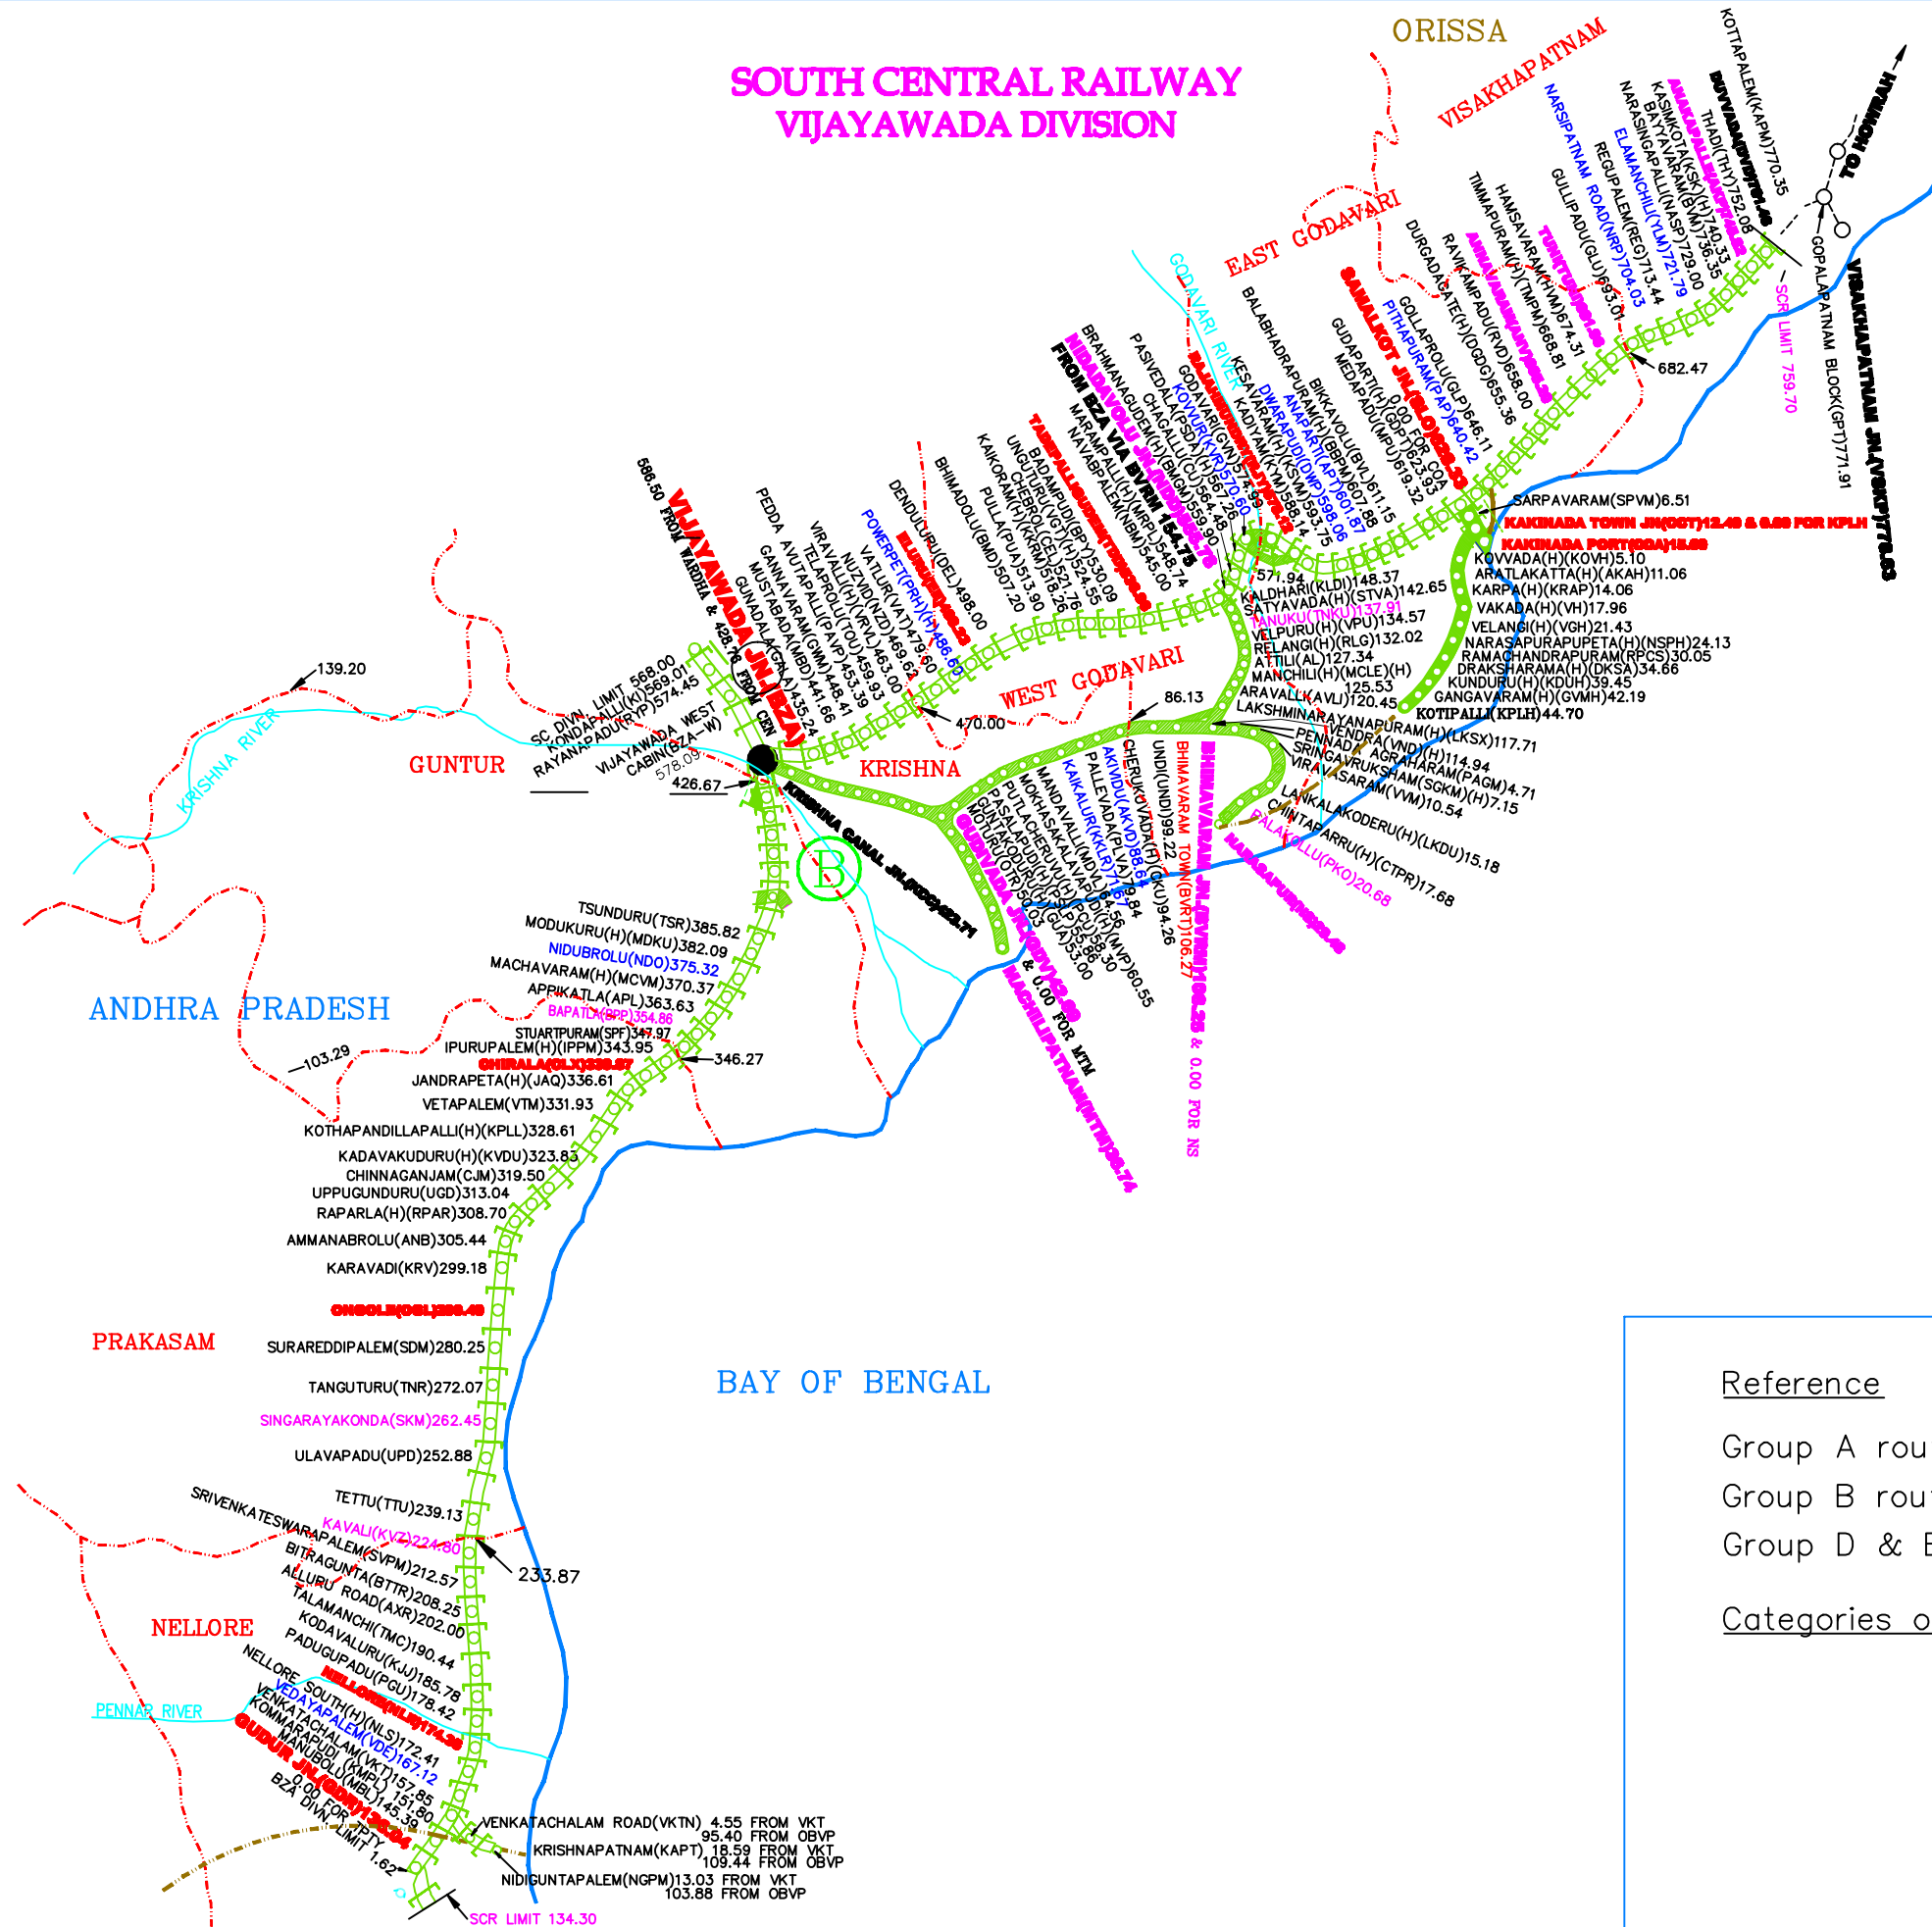

SOUTH CENTRAL RAILWAY VIJAYAWADA DIVISION

Reference

Group A route	= 312.96 km
Group B route	= 491.02 km
Group D & E routes	= 153.25 km

Categories of Stations

A1 & A	
B	
D	
E	