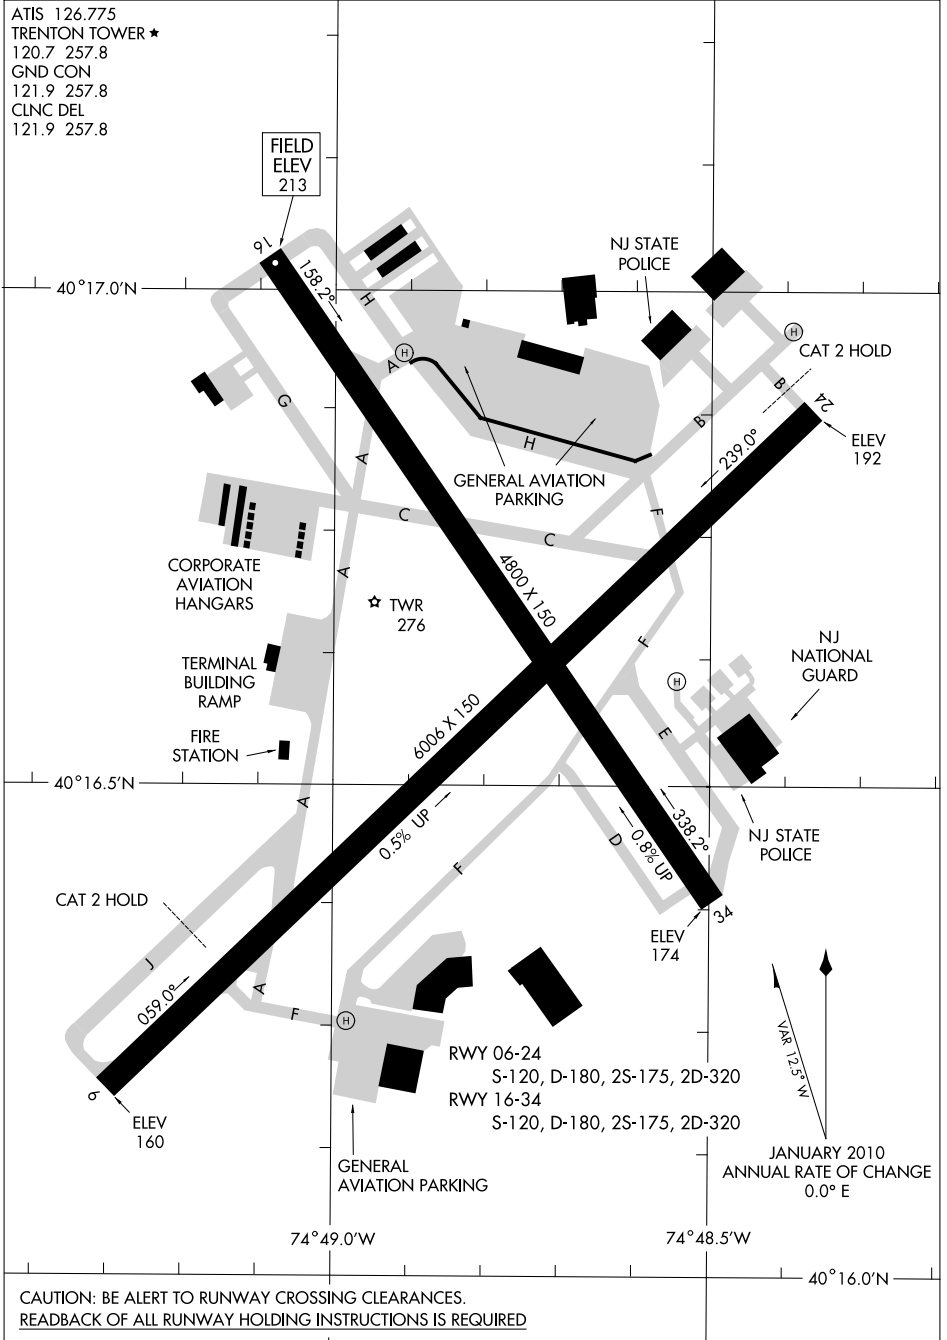

12320

AIRPORT DIAGRAM

AL-982 (FAA)

TRENTON MERCER (TTN)
TRENTON, NEW JERSEY

ATIS 126.775
TRENTON TOWER ★
120.7 257.8
GND CON
121.9 257.8
CLNC DEL
121.9 257.8

NE-2, 04 APR 2013 to 02 MAY 2013

NE-2, 04 APR 2013 to 02 MAY 2013

CAUTION: BE ALERT TO RUNWAY CROSSING CLEARANCES.
READBACK OF ALL RUNWAY HOLDING INSTRUCTIONS IS REQUIRED

AIRPORT DIAGRAM

12320

TRENTON, NEW JERSEY
TRENTON MERCER (TTN)