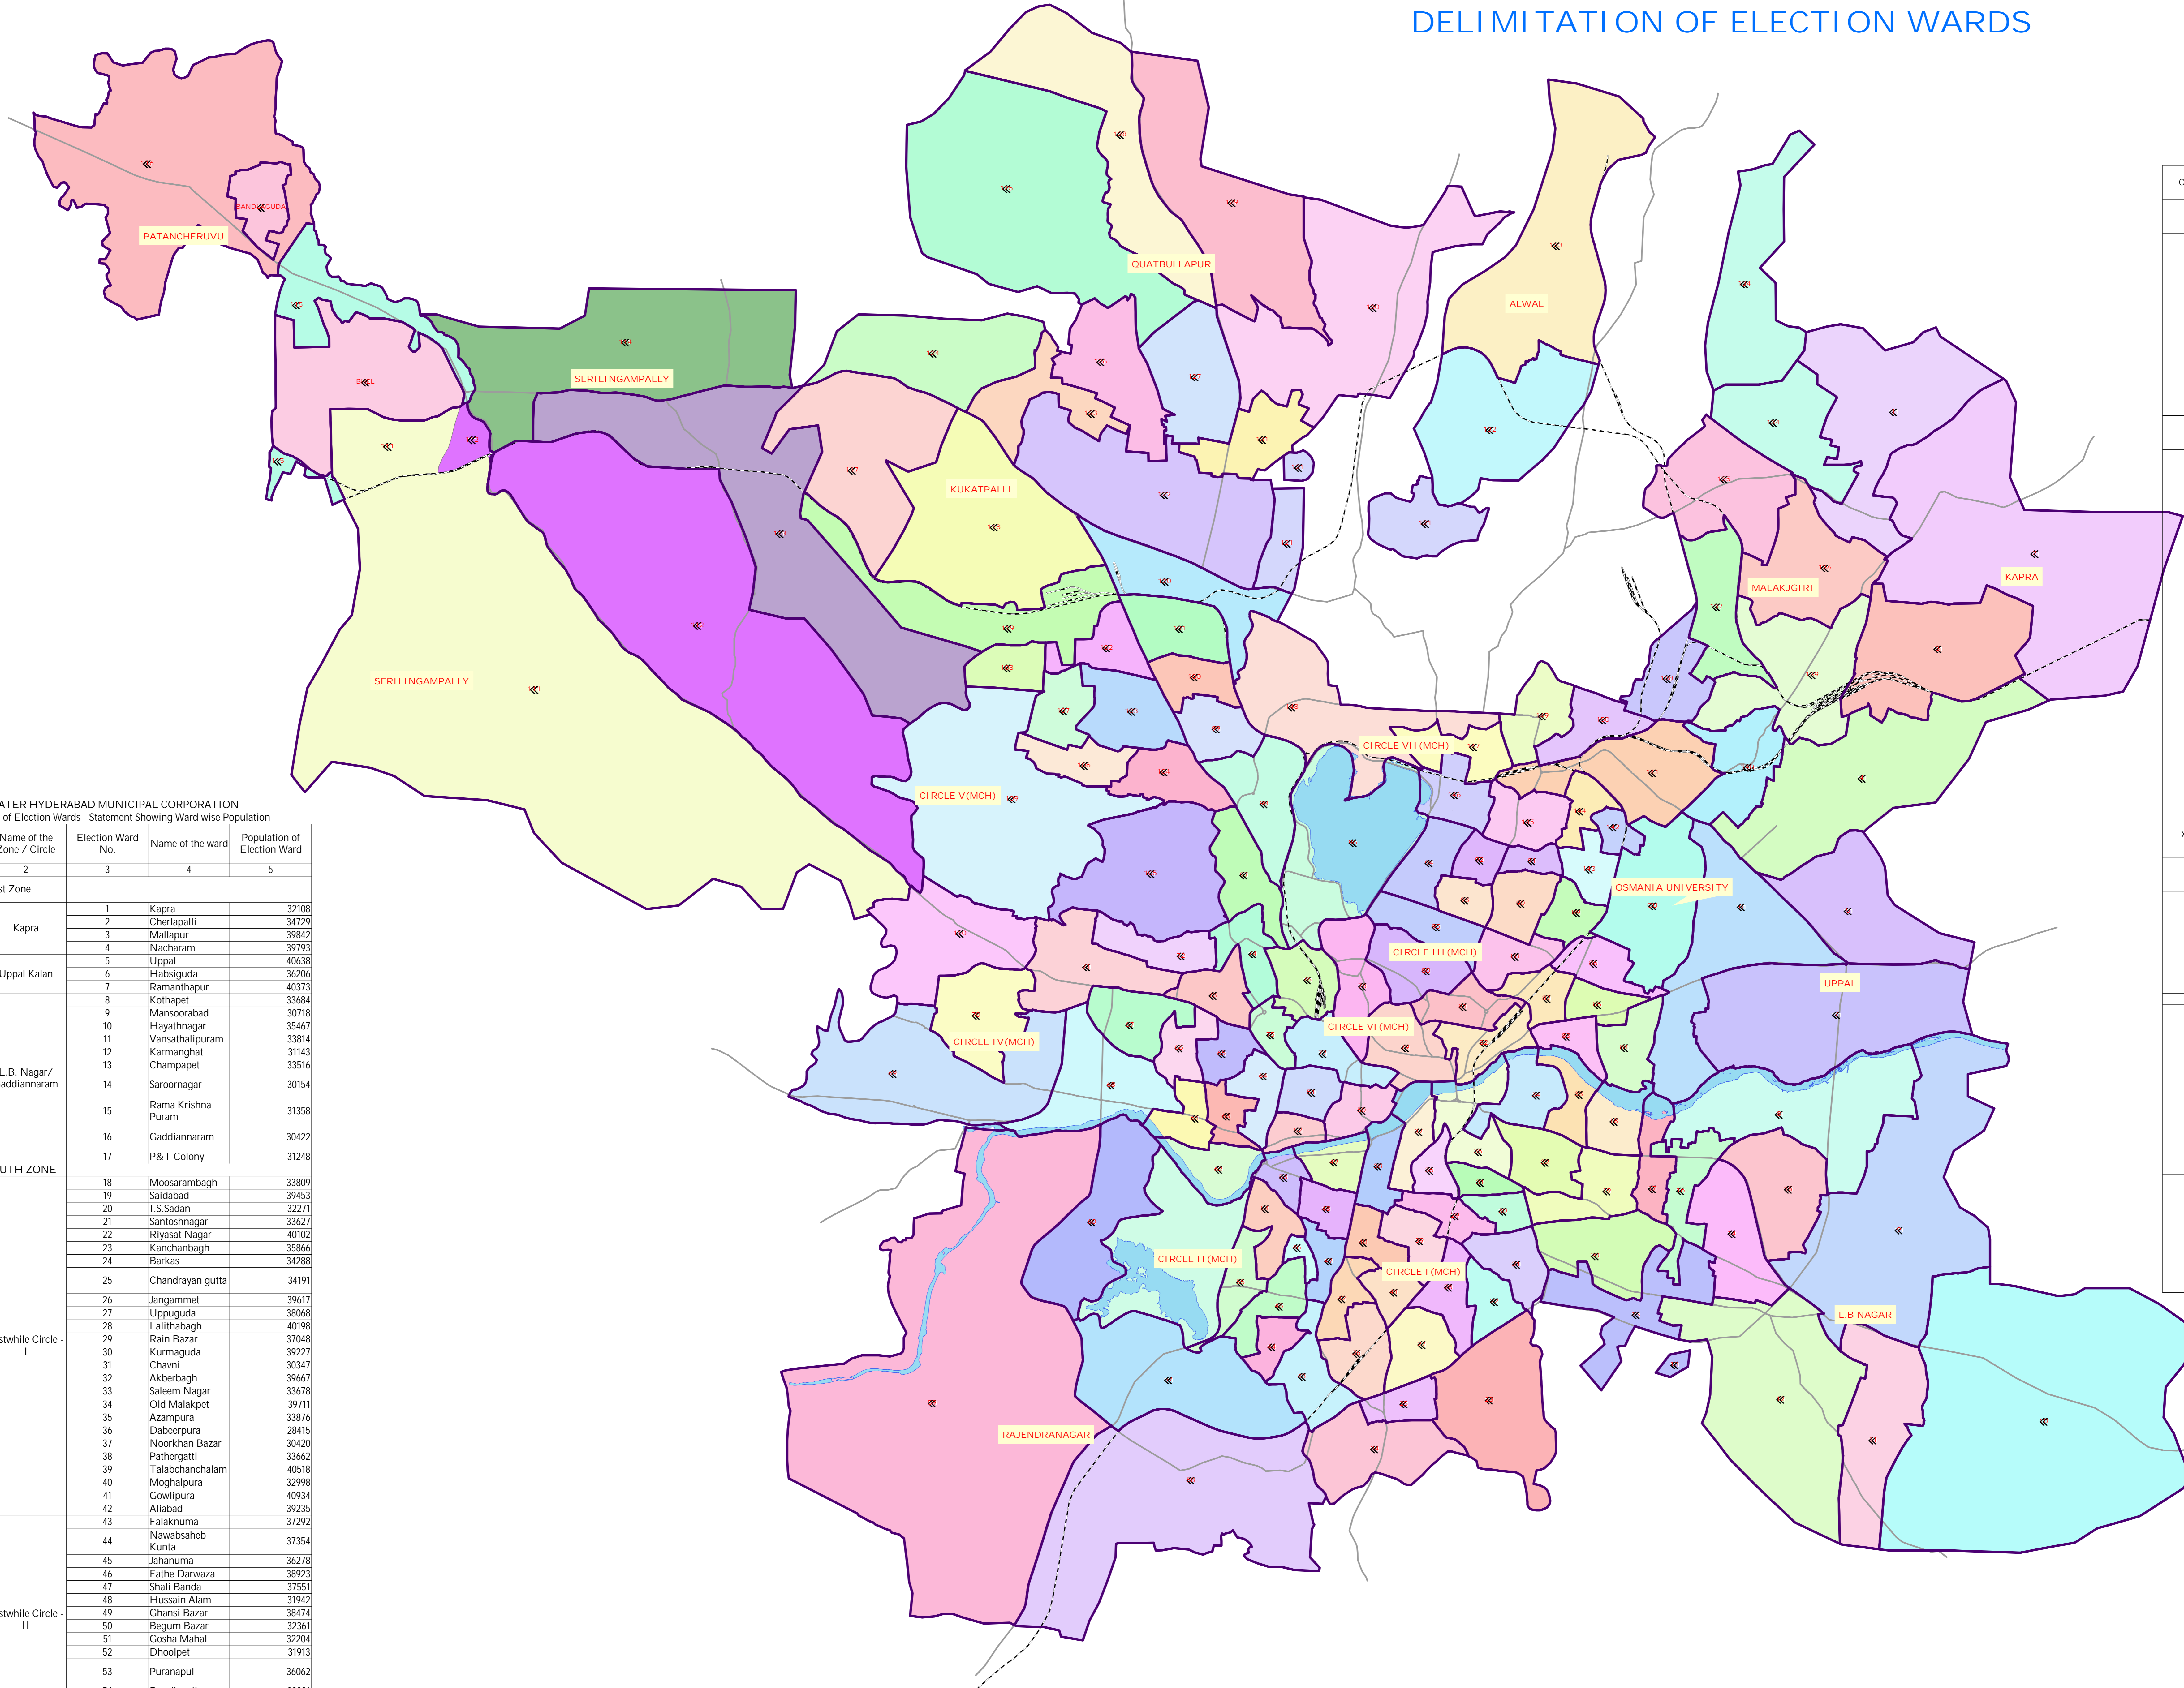

GREATER HYDERABAD MUNICIPAL CORPORATION

DELIMITATION OF ELECTION WARDS

Circle No.	Name of the Zone / Circle	Election Ward No.	Name of the ward	Population of Election Ward		
3	CENTRAL ZONE					
VII	Erstwhile - Circle IV	61	Karwan	35111		
		62	Zinguda	36701		
		63	Dattatreyanagar	39586		
		64	Mangalhat	37098		
		65	Asinagar	38486		
		66	Muradnagar	34581		
		67	Mehdipalnam	34785		
		68	Gudimalkapur	39481		
		69	Lunger House	35791		
		70	Tolichowli	39467		
		71	Nansinagar	36014		
		72	Ahmed Nagar	33342		
		73	Vijayanagar Colony	32092		
		74	Chintalbasti	31943		
VIII	Erstwhile - Circle VI	75	Malispally	32559		
		76	Red Hills	31126		
		77	Jambagh	40350		
		78	Guntfoundry	38497		
		79	Sultan Bazar	39459		
		80	Himayathnagar	39773		
		81	Barkatpura	35610		
		82	Kachiguda	39411		
		83	Colibaka	39921		
		84	Amberpet	33069		
IX	Erstwhile - Circle III	85	Bagh Amberpet	35347		
		86	Vidyannagar	22032		
		87	Nasikunta	35717		
		88	Bagh Lingampally	39690		
		89	Adikmet	39128		
		90	Ramnagar	33226		
		91	Musheerabad	36686		
		92	Bholakpur	34672		
		93	Gandhinagar	36343		
		94	Kavadiguda	33082		
		95	Diomalguda	32014		
		96	Khairatabad	34760		
		97	Panjagutta	37548		
		98	Somajiguda	40170		
		99	Amberpet	34126		
		100	Balkampet	36740		
		X	Erstwhile - Circle V	101	Sanathnagar	30230
				102	Erragadda	40698
103	Vengal Rao Nagar			36367		
104	Sinagar Colony			38294		
105	Banjara Hills			53197		
106	Yousufguda			38007		
107	Rahimath Nagar			39852		
108	Borabanda			40165		
109	Jubilee Hills			27094		
110	Shaikpet			32127		
4	WEST ZONE					
XI & XII	Serilingampally (North & South)	111	Gachibowli	39304		
		112	Serilingampally	37522		
		113	Hafeezpet	36977		
XIII	Ramchandra Puram	114	Chanda Nagar	39561		
		115	Rama Chandra Puram	47340		
XIV	Kukatpally	116	Patancheru	40273		
		117	KPHB Colony	32632		
		118	Kloosapet	32817		
		119	Mothnagar	38290		
		120	Fathe Nagar	41519		
		121	Old Bowenpally	35969		
		122	Kukatpally	34346		
		123	Vivekananda Nagar Colony	37450		
XV	Oulu-bullapur	124	Hydernagar	39266		
		125	Gajula Ramaram	31587		
		126	Jagadgiri gutta	32857		
		127	Chintal	31595		
		128	Shapur Nagar	34662		
		129	Suraram Colony	32041		
		130	Jeedimela	32147		
		131	Outubullapur	31619		
XVI	Alwal	132	Alwal	38474		
		133	Macha Bollaram	36775		
		134	Yapral	30967		
		135	Defence Colony	40688		
XVII	Malakajgiri	136	Moula Ali	39946		
		137	Salfiguda	35891		
		138	Gusathum Nagar	38695		
		139	Old Malakajgiri	38643		
		140	Tarnaka	39326		
		141	Methuguda	35550		
XVIII	Secunderabad Division	142	Seethapalmandi	36287		
		143	Boudha Nagar	38608		
		144	Chikaliguda	38657		
		145	Padmarao Nagar	37172		
		146	Bansalpet	39252		
		147	Rampopal pet	37495		
		148	Piccapet	38367		
		149	Mirzapally	33624		
		150	Addagutta	37461