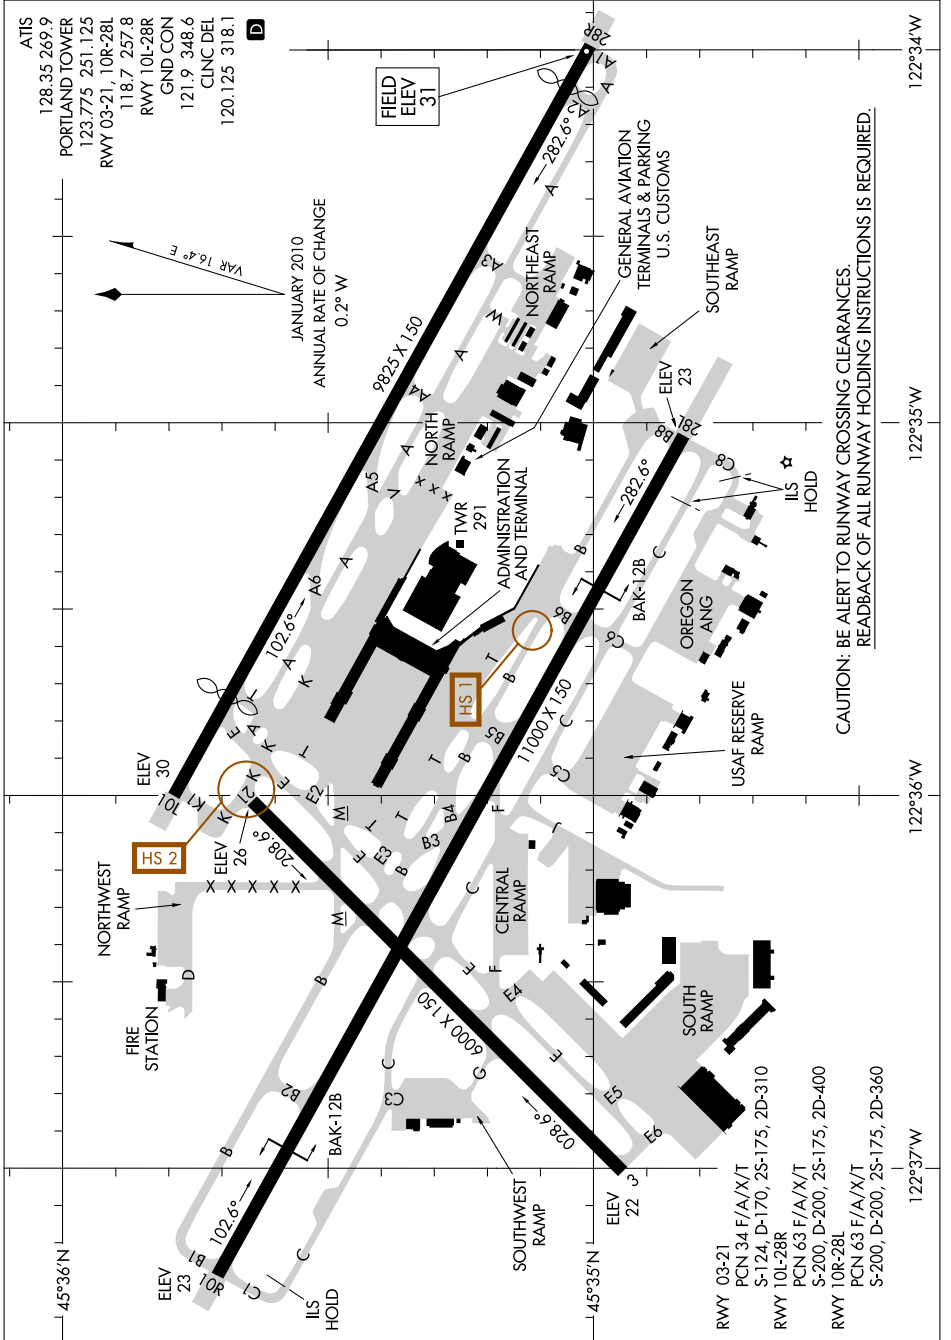

AIRPORT DIAGRAM

AL-330 (FAA)

PORTLAND INTL (PDX)
PORTLAND, OREGON

NW-1, 16 OCT 2014 to 13 NOV 2014

AIRPORT DIAGRAM

PORTLAND, OREGON
PORTLAND INTL (PDX)

NW-1, 16 OCT 2014 to 13 NOV 2014