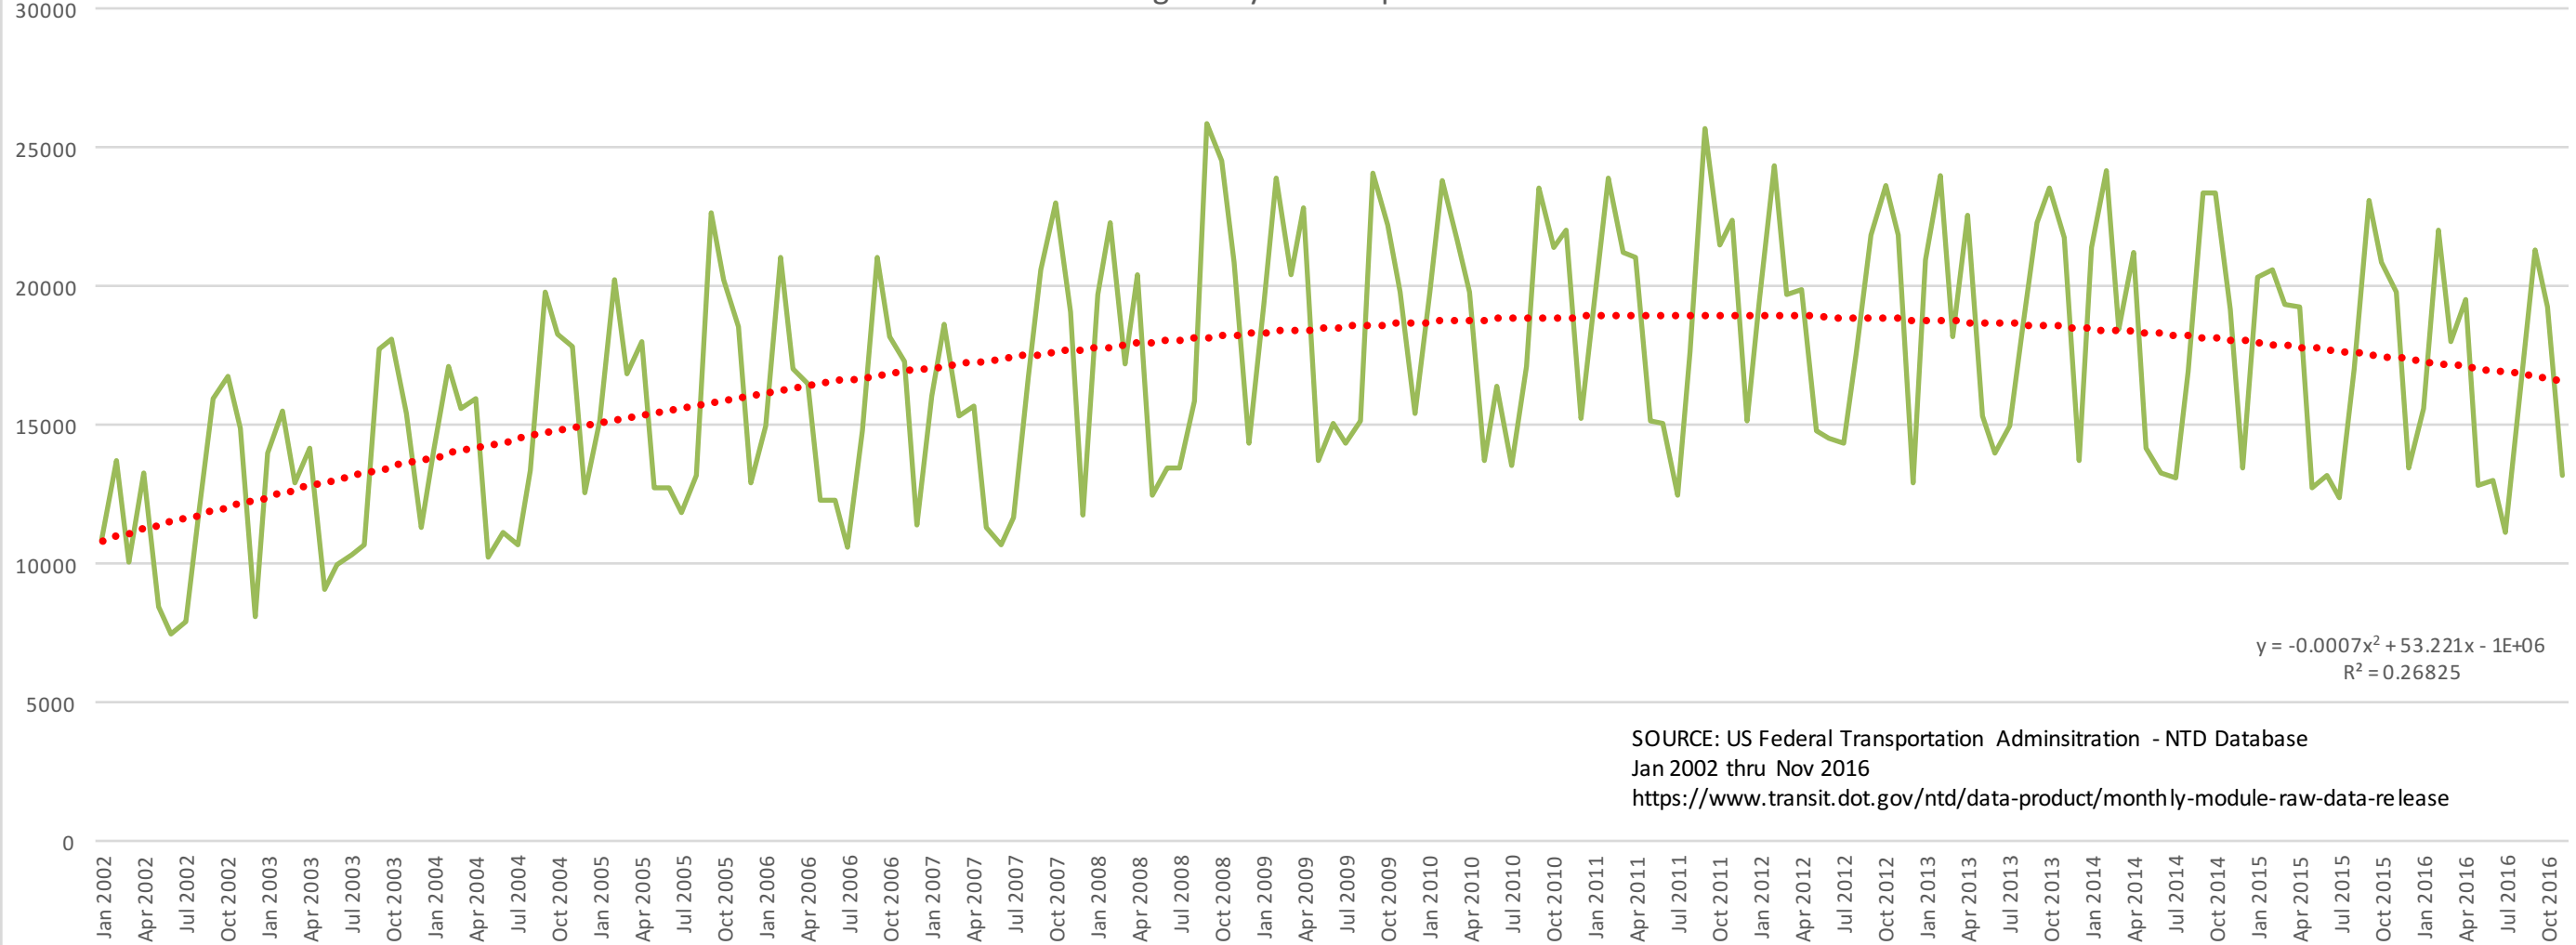

Chapel Hill Transit Average Daily Ridership

SOURCE: US Federal Transportation Administration - NTD Database
Jan 2002 thru Nov 2016
<https://www.transit.dot.gov/ntd/data-product/monthly-module-raw-data-release>