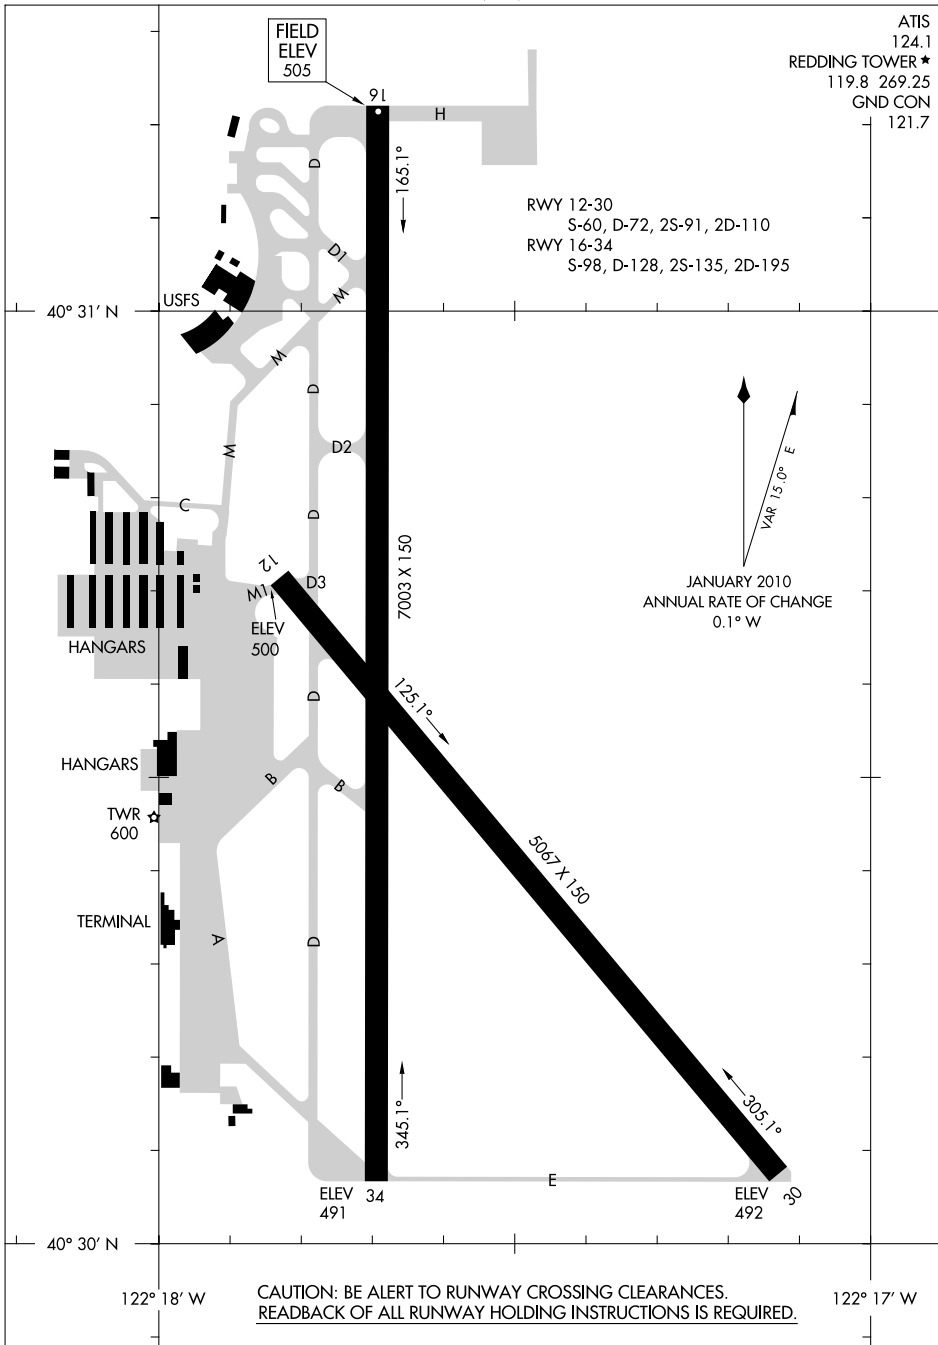

AIRPORT DIAGRAM

AL-688 (FAA)

REDDING MUNI (RDD)
REDDING, CALIFORNIA

ATIS 124.1
 REDDING TOWER ★ 119.8 269.25
 GND CON 121.7

SW-2, 30 MAY 2013 to 27 JUN 2013

SW-2, 30 MAY 2013 to 27 JUN 2013

AIRPORT DIAGRAM

REDDING, CALIFORNIA
REDDING MUNI (RDD)