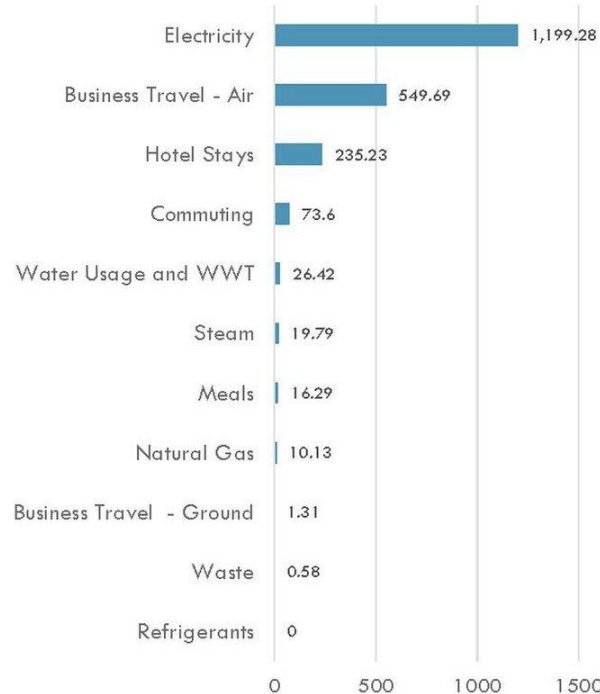

Board of Trustees

Advisory Board

WIKIMEDIA FOUNDATION SUSTAINABILITY ASSESSMENT AND CARBON FOOTPRINT

Final Results
June 7, 2019

Activity	tCO2-eq
Refrigerants	0
Waste	0.58
Business Travel - Ground	1.31
Natural Gas	10.13
Meals	16.29
Steam	19.79
Water Usage and WWT	26.42
Commuting	73.6
Hotel Stays	235.23
Business Travel - Air	549.69
Electricity	1,199.28