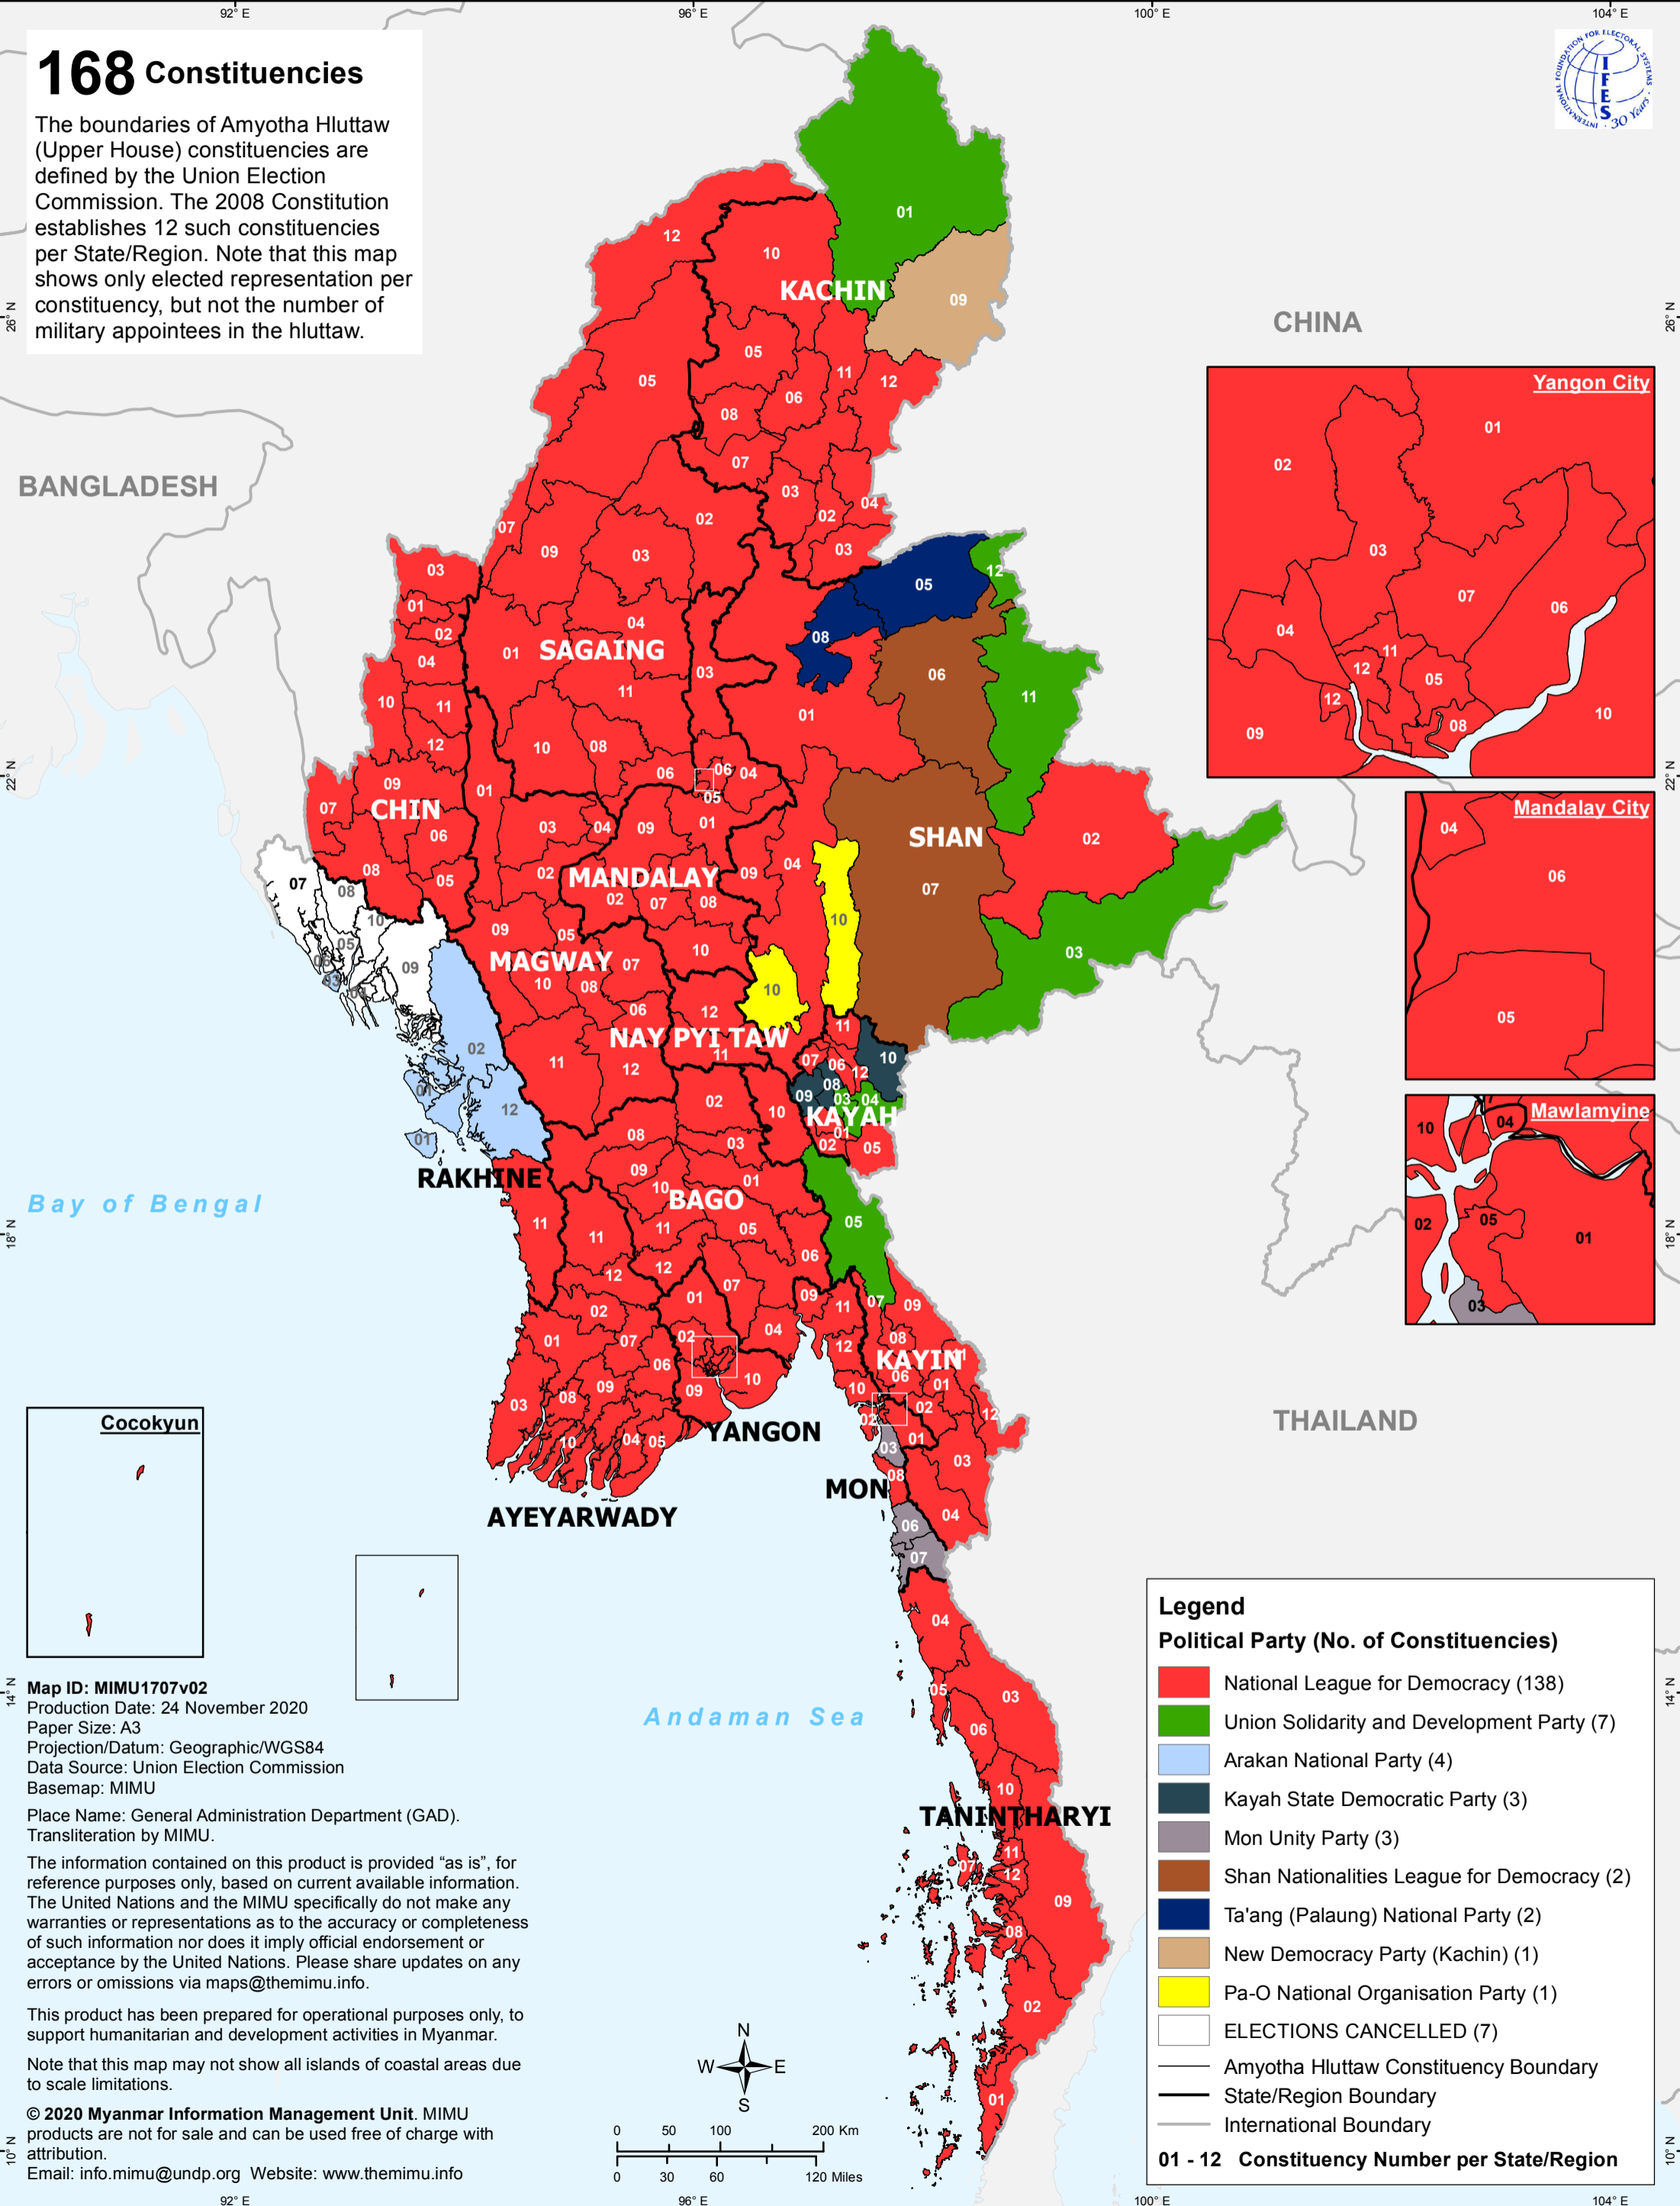

Myanmar Information Management Unit Amyotha Hluttaw Election Results (2020)

168 Constituencies

The boundaries of Amyotha Hluttaw (Upper House) constituencies are defined by the Union Election Commission. The 2008 Constitution establishes 12 such constituencies per State/Region. Note that this map shows only elected representation per constituency, but not the number of military appointees in the hluttaw.

Legend

Political Party (No. of Constituencies)

- National League for Democracy (138)
- Union Solidarity and Development Party (7)
- Arakan National Party (4)
- Kayah State Democratic Party (3)
- Mon Unity Party (3)
- Shan Nationalities League for Democracy (2)
- Ta'ang (Palaung) National Party (2)
- New Democracy Party (Kachin) (1)
- Pa-O National Organisation Party (1)
- ELECTIONS CANCELLED (7)

— Amyotha Hluttaw Constituency Boundary
 — State/Region Boundary
 — International Boundary

01 - 12 Constituency Number per State/Region

Map ID: MIMU1707v02
Production Date: 24 November 2020
Paper Size: A3
Projection/Datum: Geographic/WGS84
Data Source: Union Election Commission
Basemap: MIMU

This product has been prepared for operational purposes only, to support humanitarian and development activities in Myanmar.

Note that this map may not show all islands of coastal areas due to scale limitations.