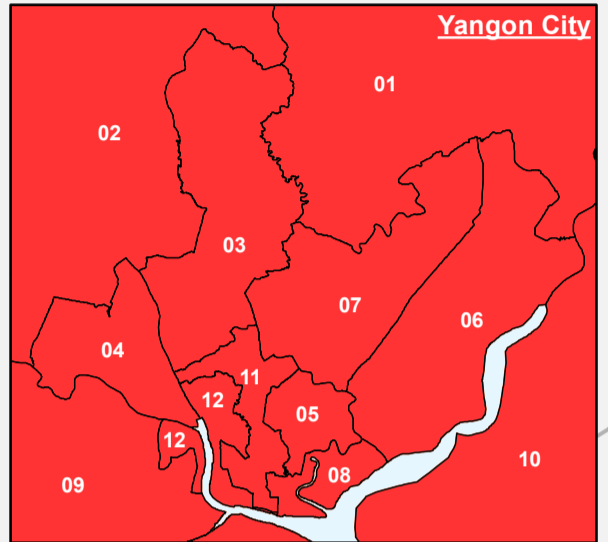

Myanmar Information Management Unit Amyotha Hluttaw Election Results (2020)

168 Constituencies

The boundaries of Amyotha Hluttaw (Upper House) constituencies are defined by the Union Election Commission. The 2008 Constitution establishes 12 such constituencies per State/Region. Note that this map shows only elected representation per constituency, but not the number of military appointees in the hluttaw.

Legend

Political Party (No. of Constituencies)

- National League for Democracy (138)
- Union Solidarity and Development Party (7)
- Arakan National Party (4)
- Kayah State Democratic Party (3)
- Mon Unity Party (3)
- Shan Nationalities League for Democracy (2)
- Ta'ang (Palaung) National Party (2)
- New Democracy Party (Kachin) (1)
- Pa-O National Organisation Party (1)
- ELECTIONS CANCELLED (7)

— Amyotha Hluttaw Constituency Boundary
 — State/Region Boundary
 — International Boundary

01 - 12 Constituency Number per State/Region

Map ID: MIMU1707v02
Production Date: 24 November 2020
Paper Size: A3
Projection/Datum: Geographic/WGS84
Data Source: Union Election Commission
Basemap: MIMU