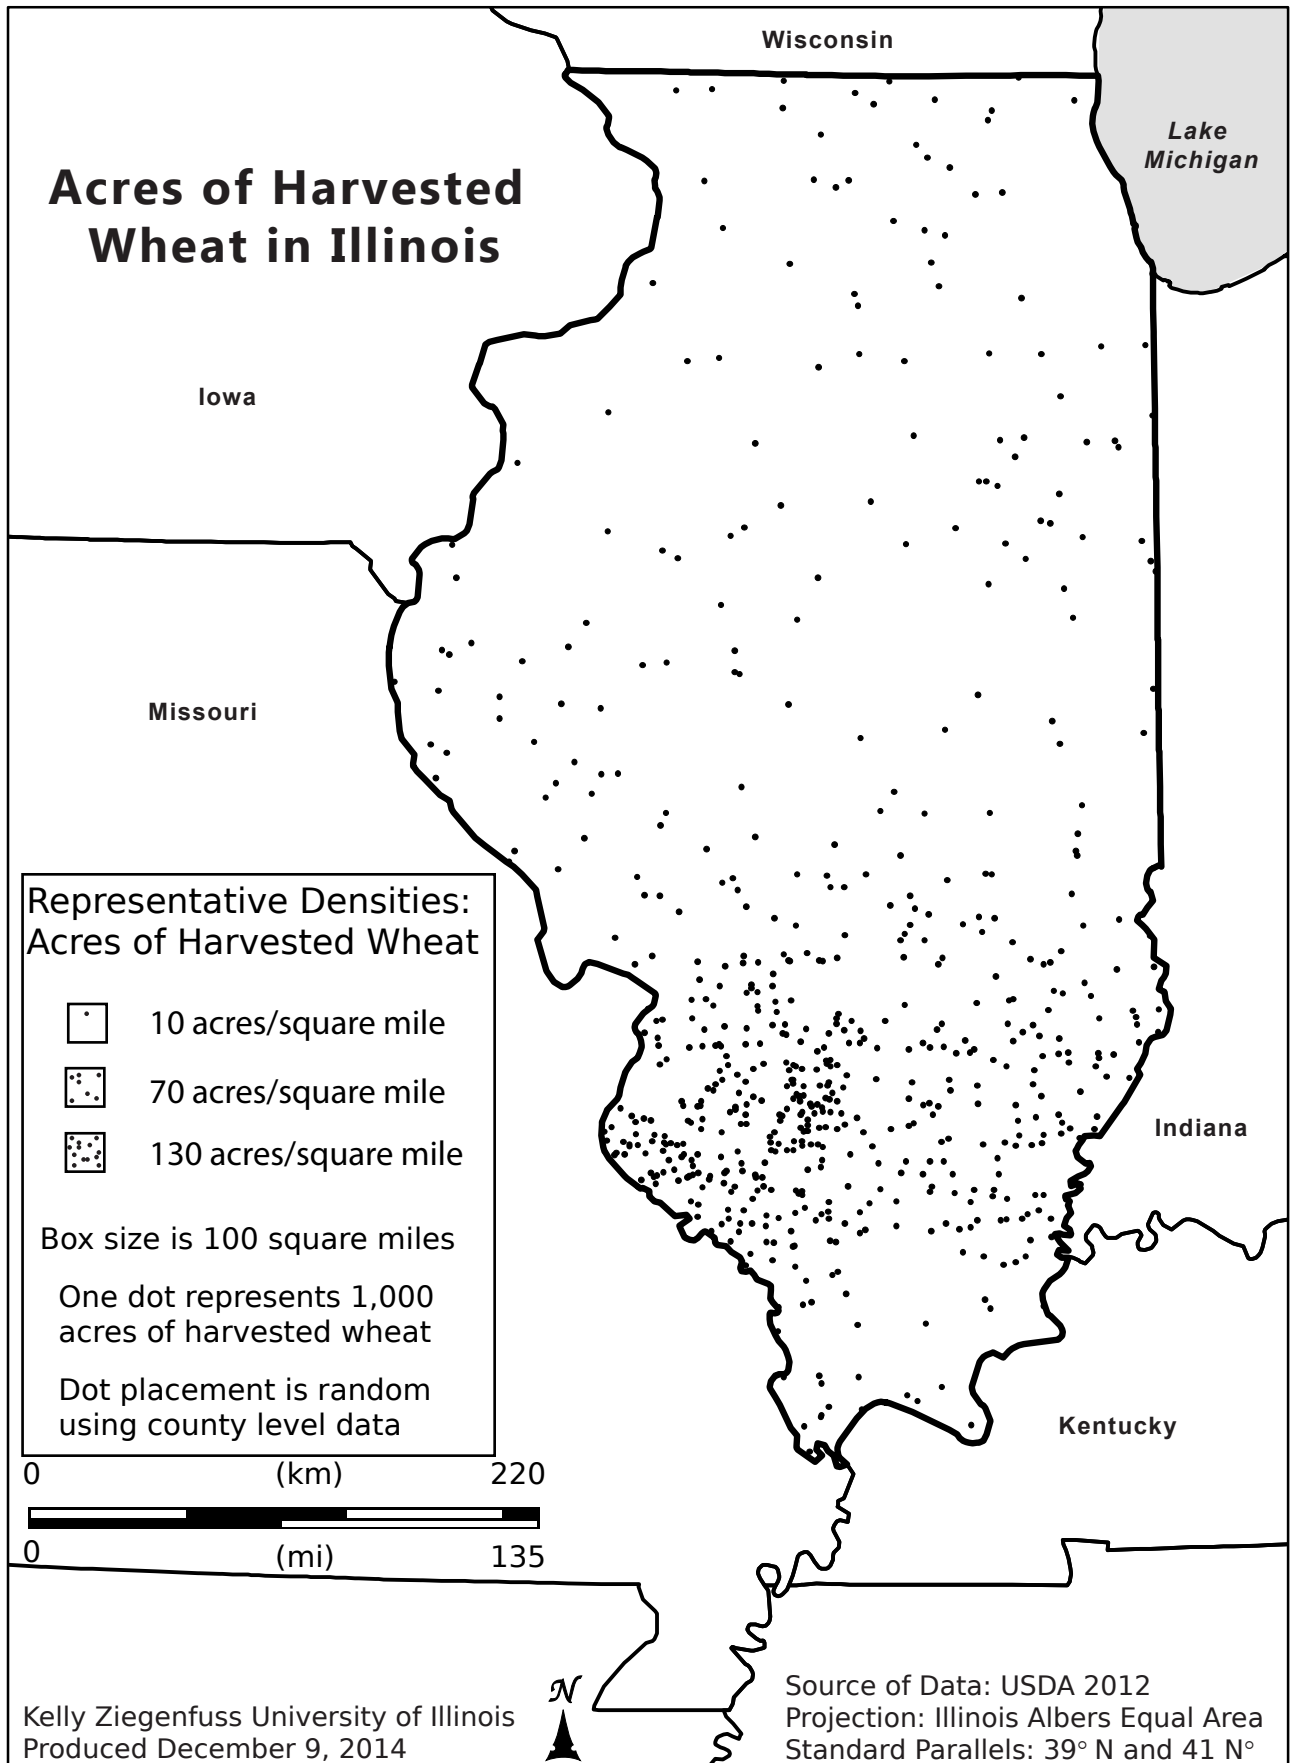

Acres of Harvested Wheat in Illinois

Kelly Ziegenfuss University of Illinois
Produced December 9, 2014

Source of Data: USDA 2012
Projection: Illinois Albers Equal Area
Standard Parallels: 39° N and 41° N°