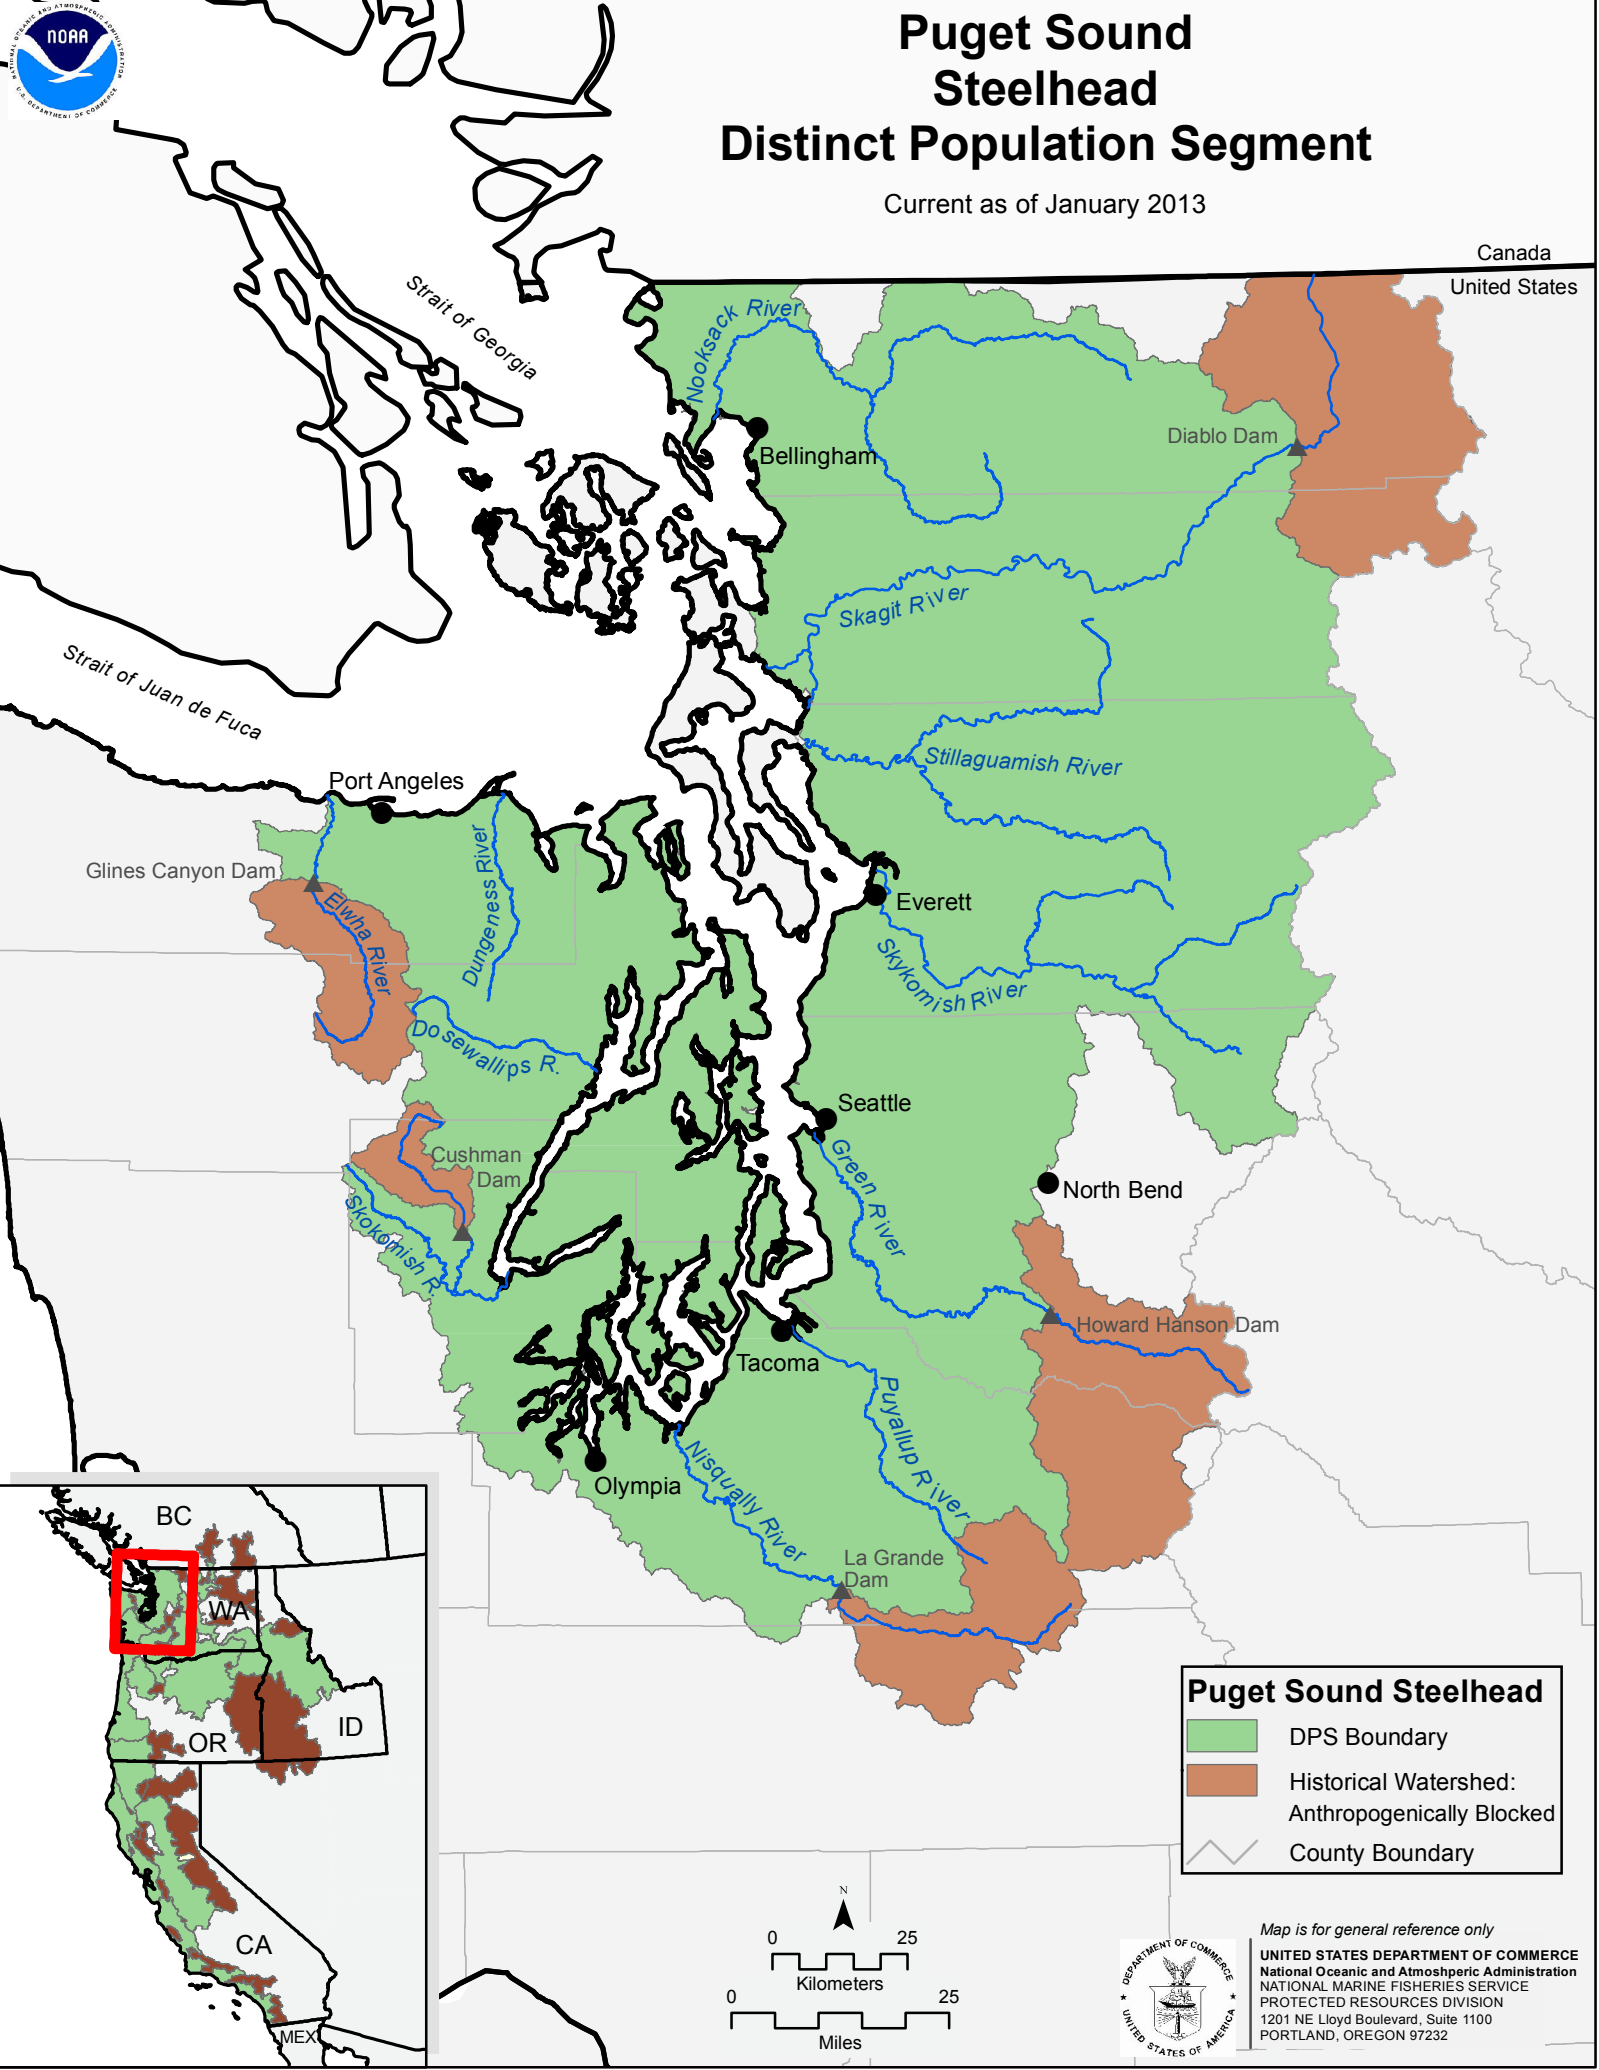

Puget Sound Steelhead Distinct Population Segment

Current as of January 2013

Canada
United States

Puget Sound Steelhead

- DPS Boundary
- Historical Watershed:
Anthropogenically Blocked
- County Boundary

Map is for general reference only
UNITED STATES DEPARTMENT OF COMMERCE
 National Oceanic and Atmospheric Administration
 NATIONAL MARINE FISHERIES SERVICE
 PROTECTED RESOURCES DIVISION
 1201 NE Lloyd Boulevard, Suite 1100
 PORTLAND, OREGON 97232