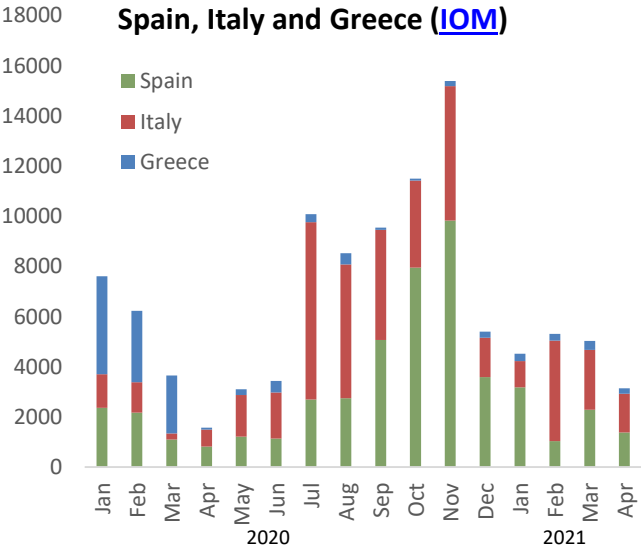

# Arrivals of refugees and migrants to Europe in 2021

Arrivals to Europe: comparison Jan-Apr 2017-2018-2019-2020-2021 (IOM)

<b>50,603</b>	<b>31,881</b>	<b>23,564</b>	<b>22,276</b>	<b>20,527</b>
Arrivals to Europe Jan - 30 Apr 2017	Arrivals to Europe Jan - 30 Apr 2018	Arrivals to Europe Jan - 30 Apr 2019	Arrivals to Europe Jan - 30 Apr 2020	Arrivals to Europe Jan - 30 Apr 2021 <sup>3</sup>

2020-2021 monthly arrivals to Spain, Italy and Greece (IOM)

- Main regions/ areas of arrival
- ✳ Capital
- Migration route
- ↔ Migration flow
- EU Member State

**Number of Fatalities (IOM)**

- 1 - 15
- 16 - 70
- 71 - 130