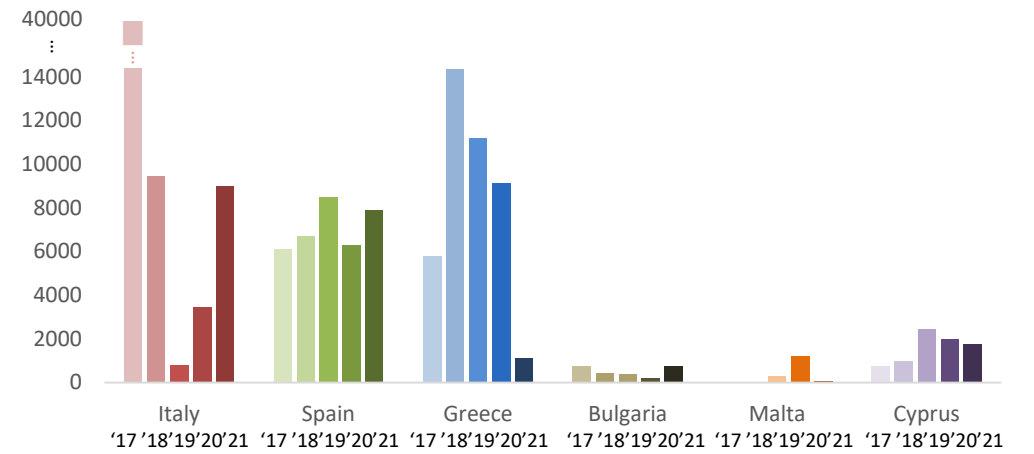

# Arrivals of refugees and migrants to Europe in 2021

Arrivals to Europe: comparison Jan-Apr 2017-2018-2019-2020-2021 (IOM)

<b>50,603</b>	<b>31,881</b>	<b>23,564</b>	<b>22,276</b>	<b>20,527</b>
Arrivals to Europe Jan - 30 Apr 2017	Arrivals to Europe Jan - 30 Apr 2018	Arrivals to Europe Jan - 30 Apr 2019	Arrivals to Europe Jan - 30 Apr 2020	Arrivals to Europe Jan - 30 Apr 2021 <sup>3</sup>

2020-2021 monthly arrivals to Spain, Italy and Greece (IOM)

- Main regions/ areas of arrival
- ✳ Capital
- Migration route
- ↔ Migration flow
- EU Member State

**Number of Fatalities (IOM)**

- 1 - 15
- 16 - 70
- 71 - 130