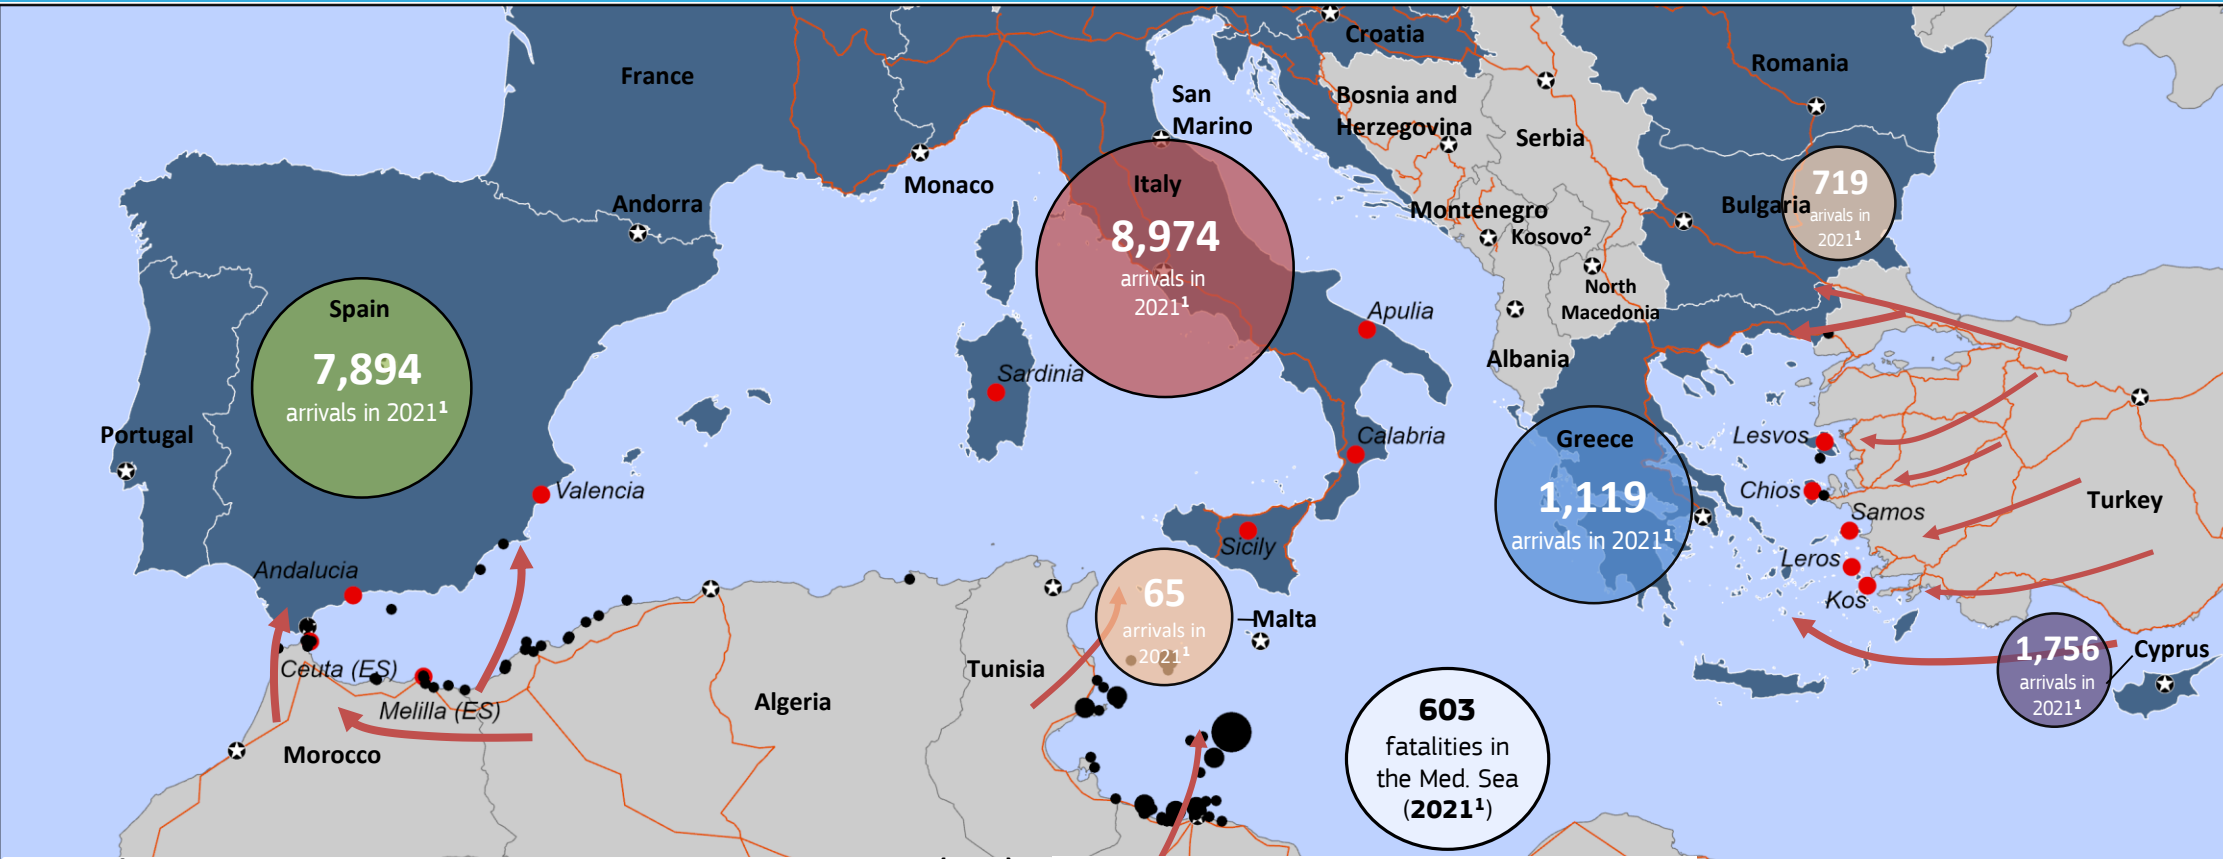

# Arrivals of refugees and migrants to Europe in 2021

Arrivals to Europe: comparison Jan-Apr 2017-2018-2019-2020-2021 (IOM)

<b>50,603</b>	<b>31,881</b>	<b>23,564</b>	<b>22,276</b>	<b>20,527</b>
Arrivals to Europe Jan - 30 Apr 2017	Arrivals to Europe Jan - 30 Apr 2018	Arrivals to Europe Jan - 30 Apr 2019	Arrivals to Europe Jan - 30 Apr 2020	Arrivals to Europe Jan - 30 Apr 2021 <sup>3</sup>

2020-2021 monthly arrivals to Spain, Italy and Greece (IOM)

- Main regions/ areas of arrival
- ✳ Capital
- Migration route
- ↔ Migration flow
- EU Member State

**Number of Fatalities (IOM)**

- 1 - 15
- 16 - 70
- 71 - 130

<sup>1</sup> Data as of 30 April 2021  
<sup>2</sup> Kosovo: This designation is without prejudice to positions on status, and is in line with UNSCR 1244/1999 and the ICJ Opinion on the Kosovo Declaration of Independence.