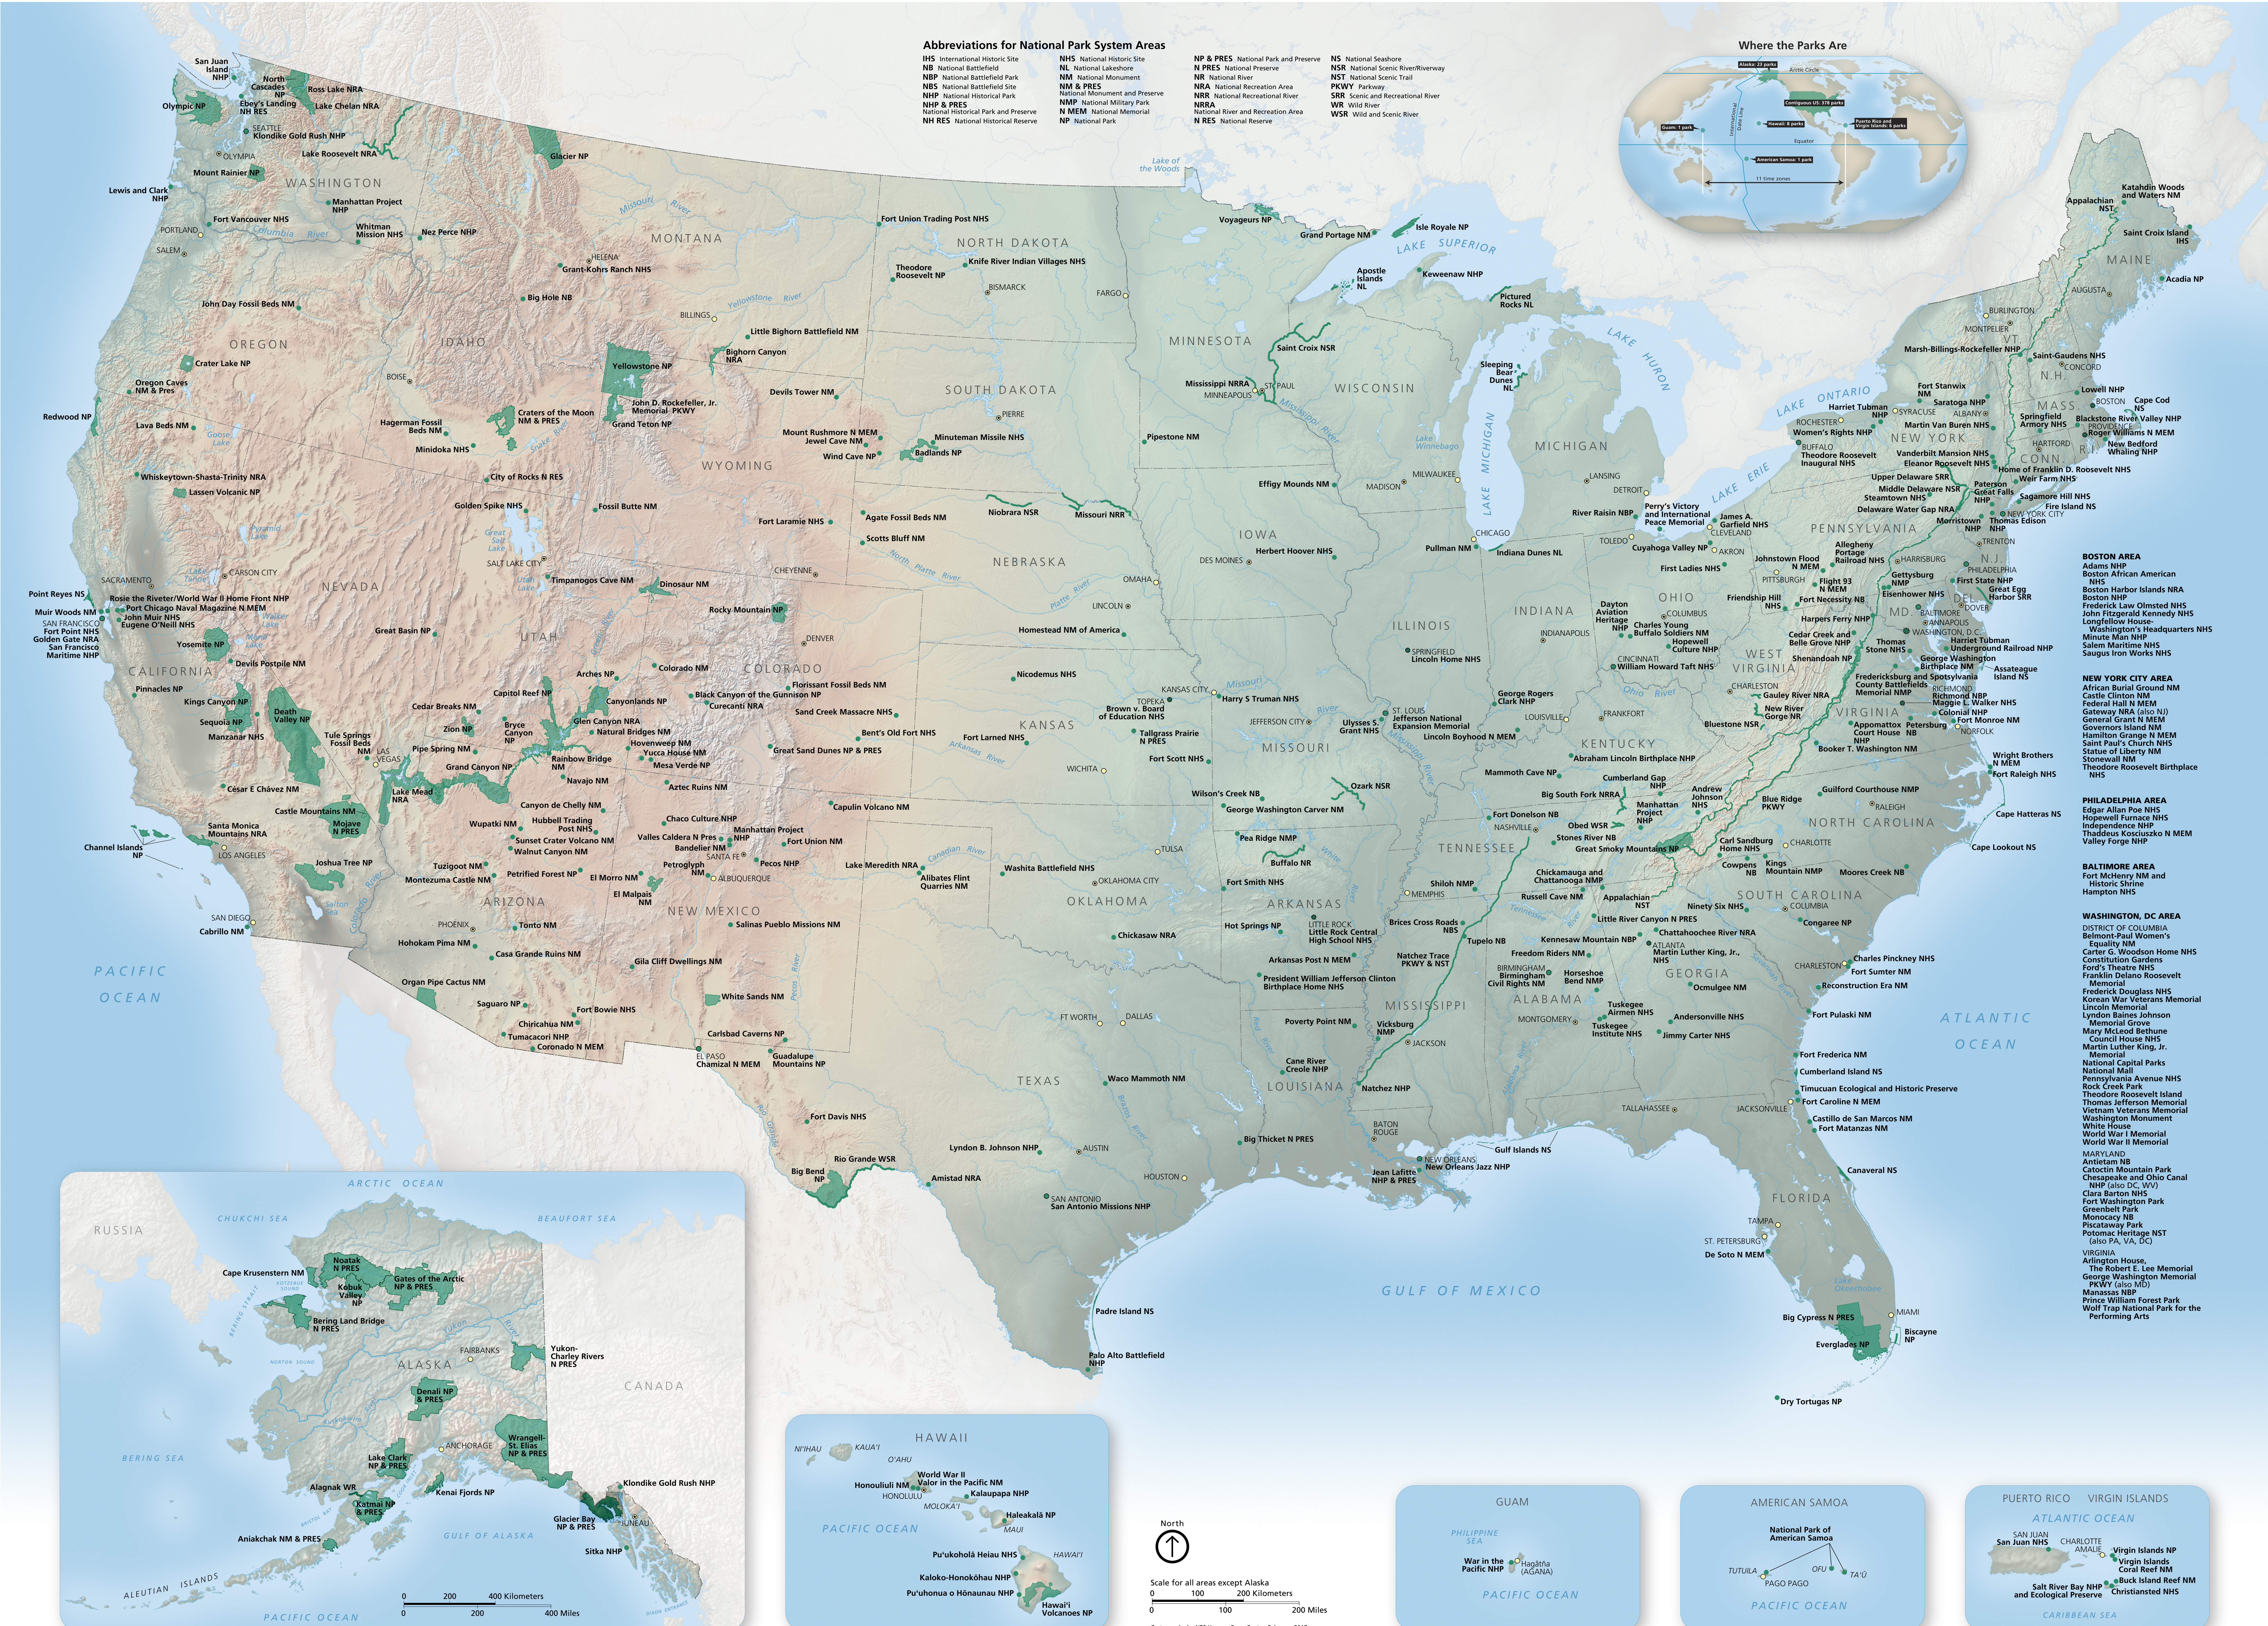

National Park System

Abbreviations for National Park System Areas

Where the Parks Are

BOSTON AREA
Adams NM
Boston African American NHP
Boston Harbor Islands NRA
Boston NHP
Frederick Law Olmsted NHP
John Fitzgerald Kennedy NHP
Longfellow House - Washington's Headquarters NHP
Minute Man NHP
Salem Maritime NHP
Saugus Iron Works NHP

NEW YORK CITY AREA
African Burial Ground NHP
Castle Clinton NM
Federal Hall N MEM
Gateway NRA (also NJ)
General Grant N MEM
Governors Island NM
Hamilton Grange N MEM
Saint Paul's Church NHP
Statue of Liberty NM
Stonewall NM
Theodore Roosevelt Birthplace NHP

PHILADELPHIA AREA
Edgar Allan Poe NHP
Hopewell Furnace NHP
Independence NHP
Thaddeus Kosciuszko N MEM
Valley Forge NHP

BALTIMORE AREA
Fort McHenry NM and Historic Shrine
Hampton NHP

MARYLAND
Antietam NB
Catoctin Mountain Park
Chesapeake and Ohio Canal NHP (also DC, WV)
Clara Barton NHP
Fort Washington Park
Greenbelt Park
Monocacy NB
Piscataway Park
Potomac Heritage NST (also PA, VA, DC)

VIRGINIA
Arlington House, The Robert E. Lee Memorial
George Washington Memorial PKWY (also MD)
Manassas NBP
Prince William Forest Park
Wolf Trap National Park for the Performing Arts