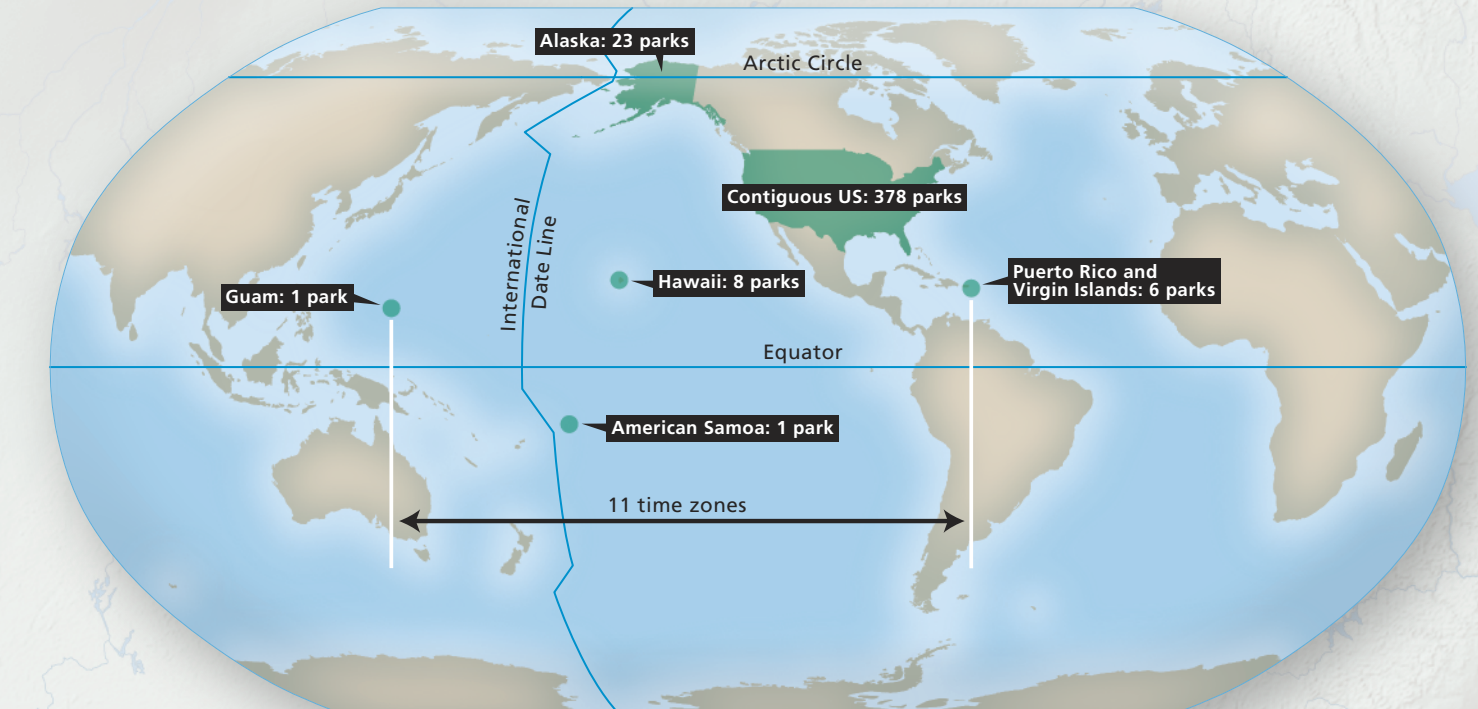

National Park System

Abbreviations for National Park System Areas

Where the Parks Are

BOSTON AREA
Adams NM
Boston African American NHP
Boston Harbor Islands NRA
Boston NHP
Frederick Law Olmsted NHP
John Fitzgerald Kennedy NHP
Longfellow House - Washington's Headquarters NHP
Minute Man NHP
Salem Maritime NHP
Saugus Iron Works NHP

NEW YORK CITY AREA
African Burial Ground NHP
Castle Clinton NM
Federal Hall N MEM
Gateway NRA (also NJ)
General Grant N MEM
Governors Island NM
Hamilton Grange N MEM
Saint Paul's Church NHP
Statue of Liberty NM
Stonewall NM
Theodore Roosevelt Birthplace NHP

PHILADELPHIA AREA
Edgar Allan Poe NHP
Hopewell Furnace NHP
Independence NHP
Thaddeus Kosciuszko N MEM
Valley Forge NHP

BALTIMORE AREA
Fort McHenry NM and Historic Shrine
Hampton NHP

MARYLAND
Antietam NB
Catoctin Mountain Park
Chesapeake and Ohio Canal NHP (also DC, WV)
Clara Barton NHP
Fort Washington Park
Greenbelt Park
Monocacy NB
Piscataway Park
Potomac Heritage NST (also PA, VA, DC)

VIRGINIA
Arlington House, The Robert E. Lee Memorial
George Washington Memorial PKWY (also MD)
Manassas NBP
Prince William Forest Park
Wolf Trap National Park for the Performing Arts