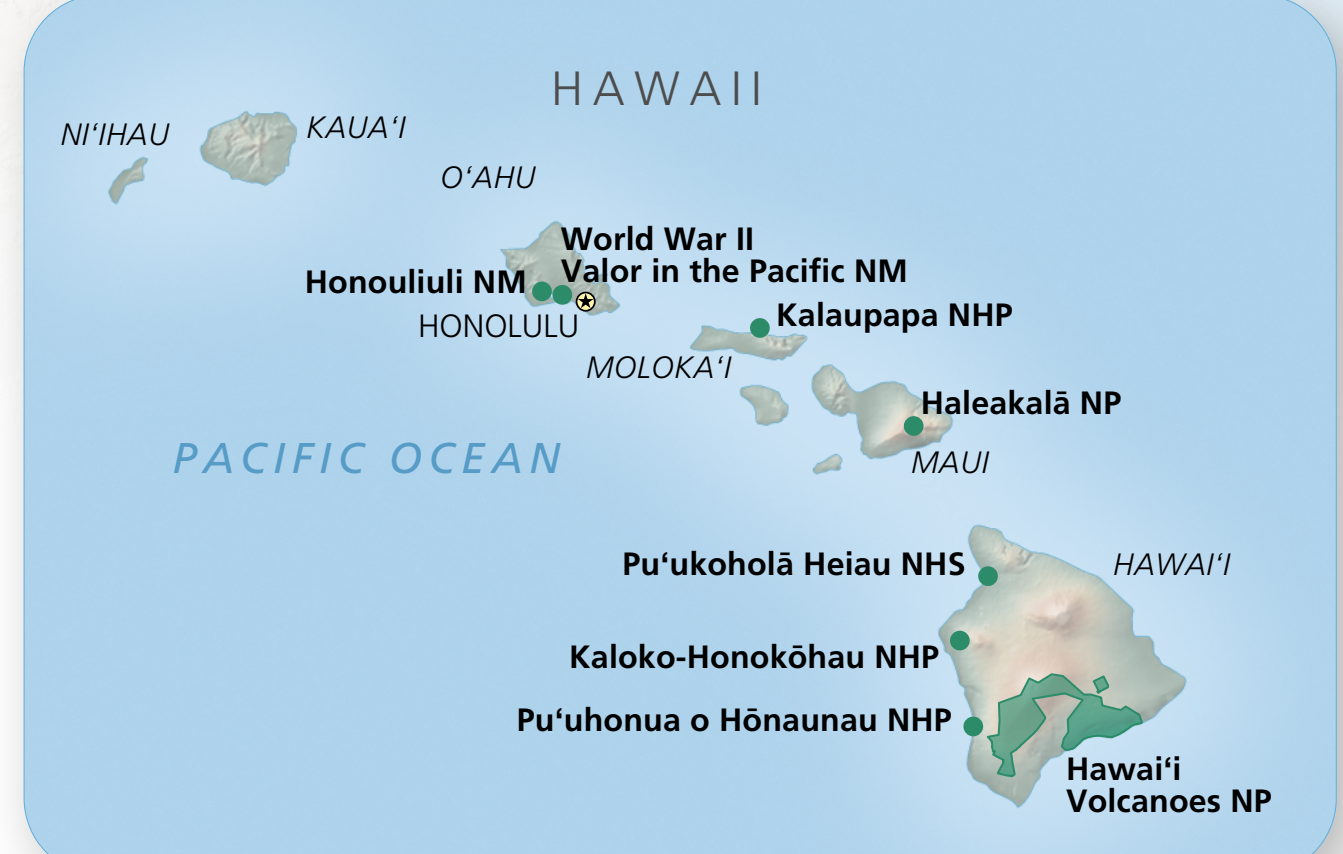

National Park System

Abbreviations for National Park System Areas

Where the Parks Are

BOSTON AREA
Adams NM
Boston African American NHP
Boston Harbor Islands NRA
Boston NHP
Frederick Law Olmsted NHP
John Fitzgerald Kennedy NHP
Longfellow House - Washington's Headquarters NHP
Minute Man NHP
Salem Maritime NHP
Saugus Iron Works NHP

NEW YORK CITY AREA
African Burial Ground NHP
Castle Clinton NM
Federal Hall N MEM
Gateway NRA (also NJ)
General Grant N MEM
Governors Island NM
Hamilton Grange N MEM
Saint Paul's Church NHP
Statue of Liberty NM
Stonewall NM
Theodore Roosevelt Birthplace NHP

PHILADELPHIA AREA
Edgar Allan Poe NHP
Hopewell Furnace NHP
Independence NHP
Thaddeus Kosciuszko N MEM
Valley Forge NHP

BALTIMORE AREA
Fort McHenry NM and Historic Shrine
Hampton NHP

MARYLAND
Antietam NB
Catoctin Mountain Park
Chesapeake and Ohio Canal NHP (also DC, WV)
Clara Barton NHP
Fort Washington Park
Greenbelt Park
Monocacy NB
Piscataway Park
Potomac Heritage NST (also PA, VA, DC)

VIRGINIA
Arlington House, The Robert E. Lee Memorial
George Washington Memorial PKWY (also MD)
Manassas NBP
Prince William Forest Park
Wolf Trap National Park for the Performing Arts