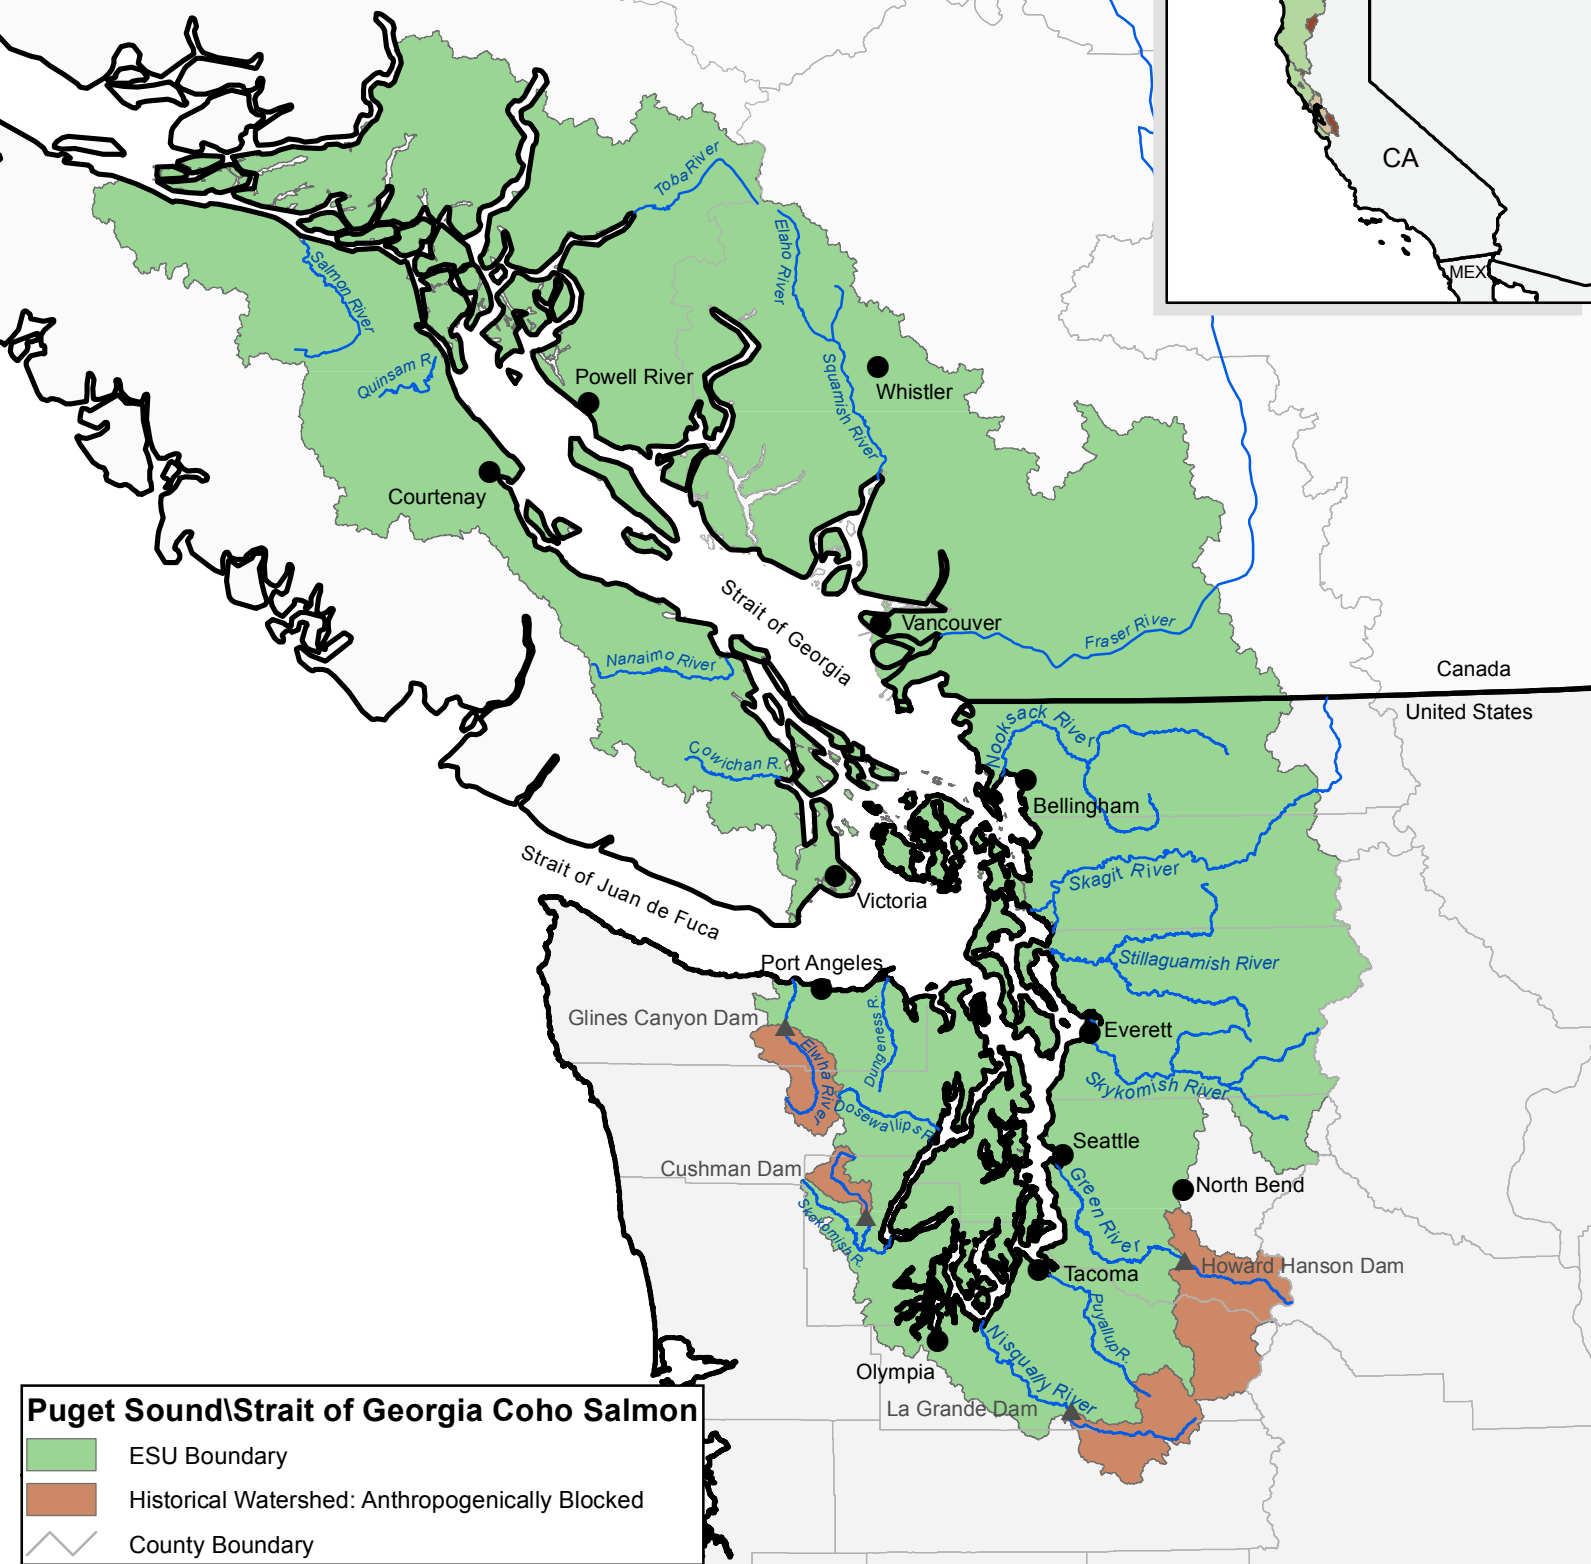

Puget Sound\Strait of Georgia Coho Salmon Evolutionarily Significant Unit

Current as of January 2013

Puget Sound\Strait of Georgia Coho Salmon

- ESU Boundary
- Historical Watershed: Anthropogenically Blocked
- County Boundary