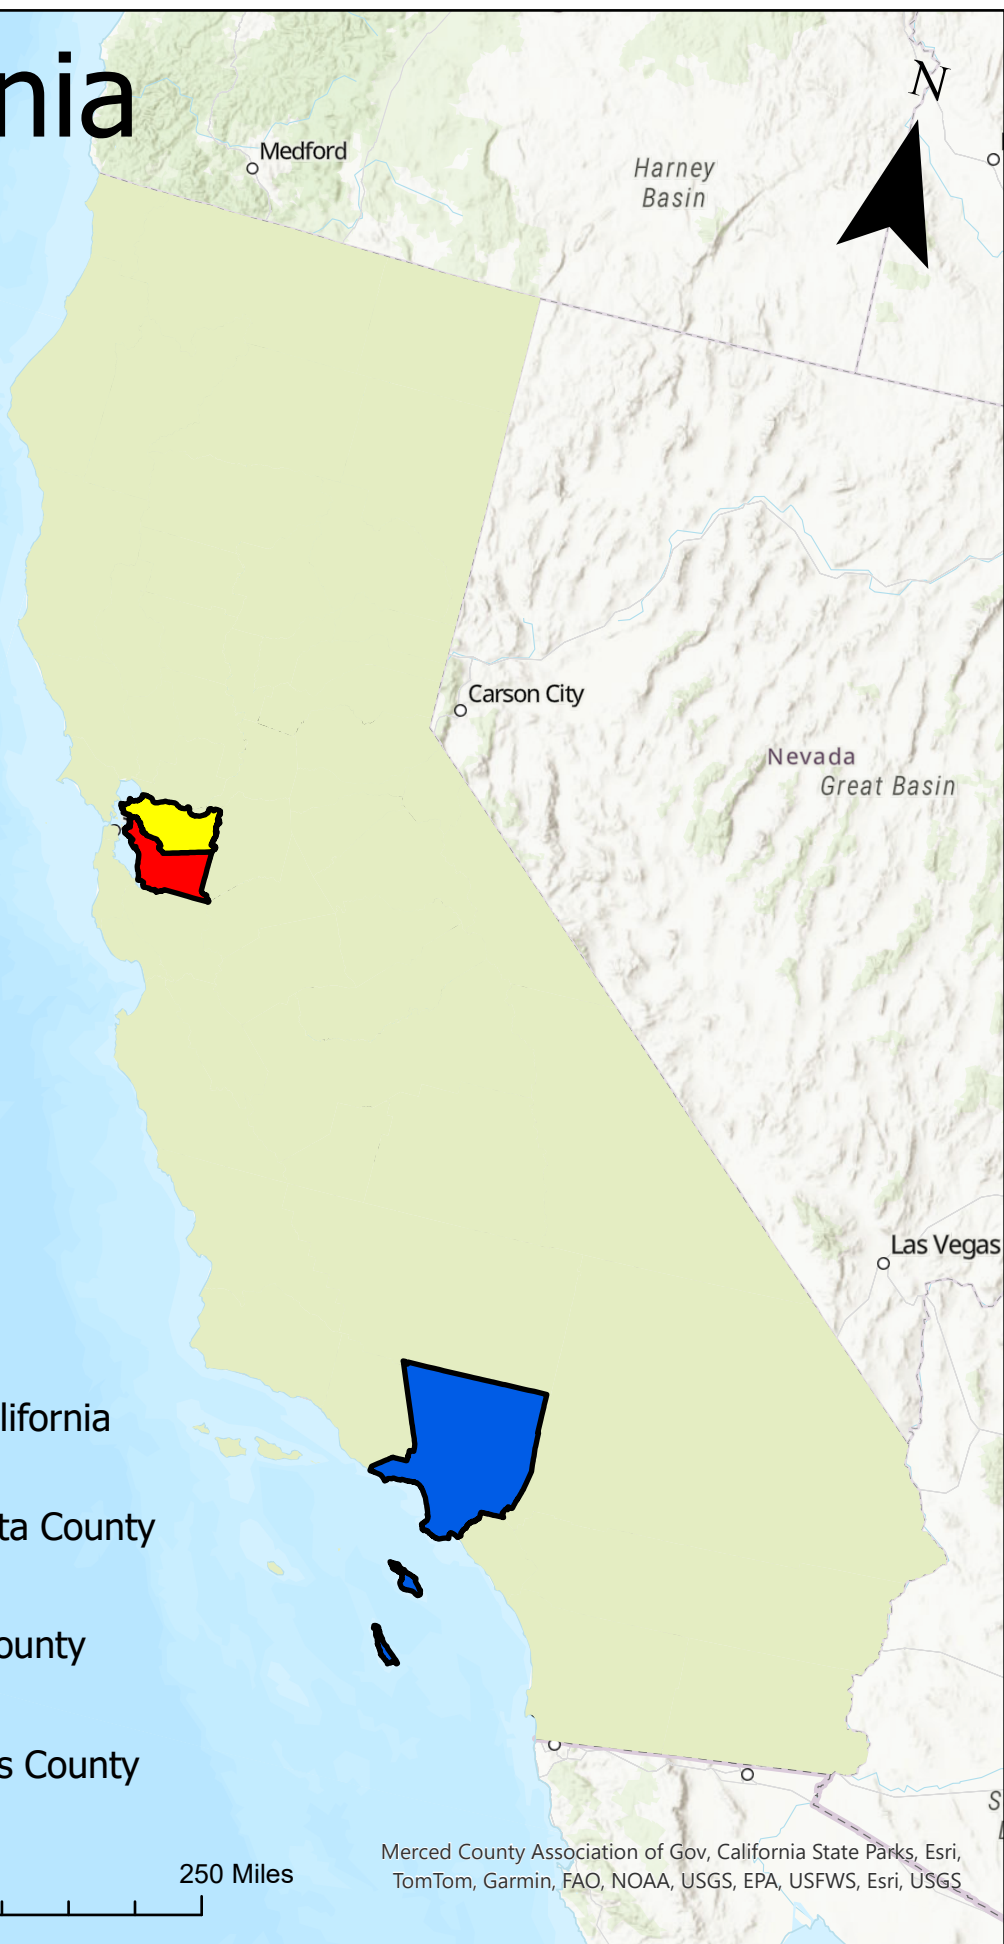

California

Noah Williamson
Arizona State University
9 / 25 / 24

Legend

-  State of California
-  Contra Costa County
-  Alameda County
-  Los Angeles County

0 62.5 125 250 Miles

Merced County Association of Gov, California State Parks, Esri, TomTom, Garmin, FAO, NOAA, USGS, EPA, USFWS, Esri, USGS