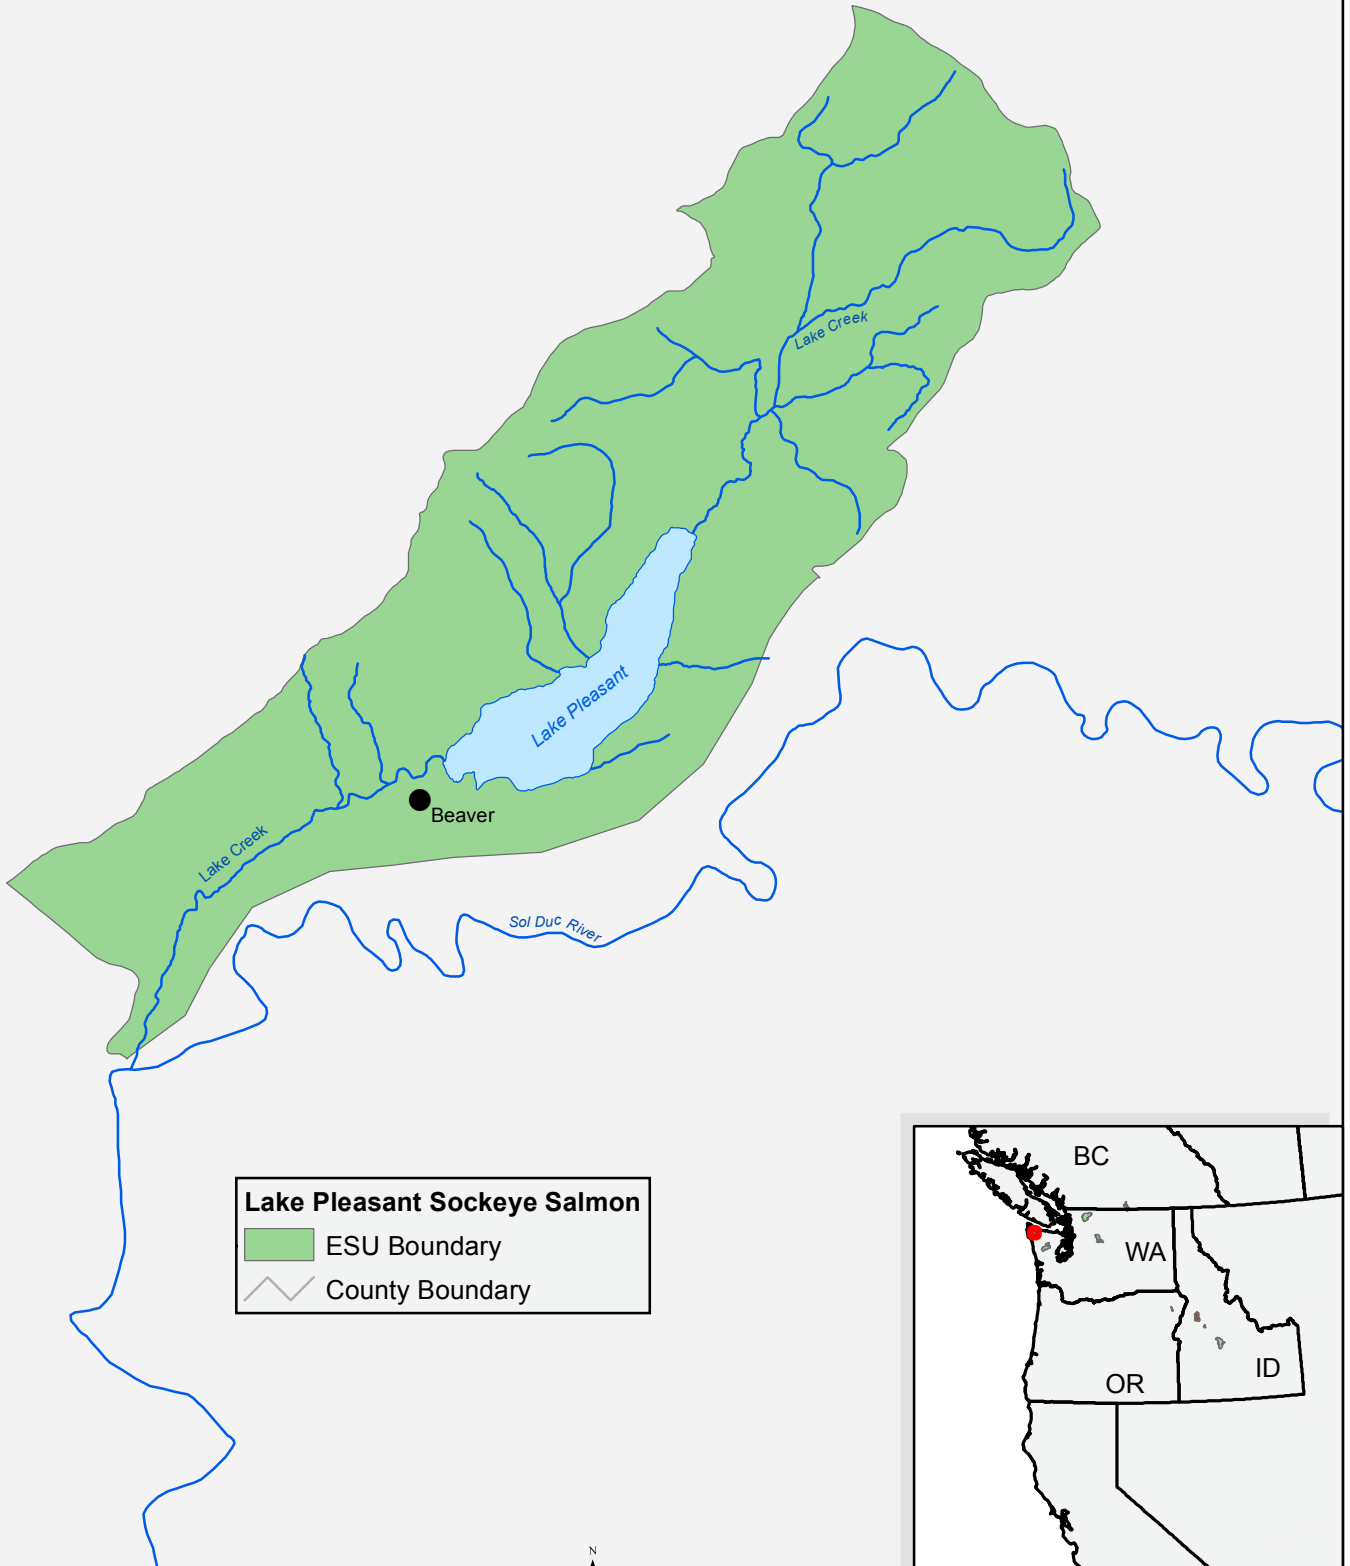

Lake Pleasant Sockeye Salmon Evolutionarily Significant Unit

Current as of January 2013

Lake Pleasant Sockeye Salmon

- ESU Boundary
- County Boundary

Map is for general reference only

UNITED STATES DEPARTMENT OF COMMERCE
National Oceanic and Atmospheric Administration
NATIONAL MARINE FISHERIES SERVICE
PROTECTED RESOURCES DIVISION
1201 NE Lloyd Boulevard, Suite 1100
PORTLAND, OREGON 97232