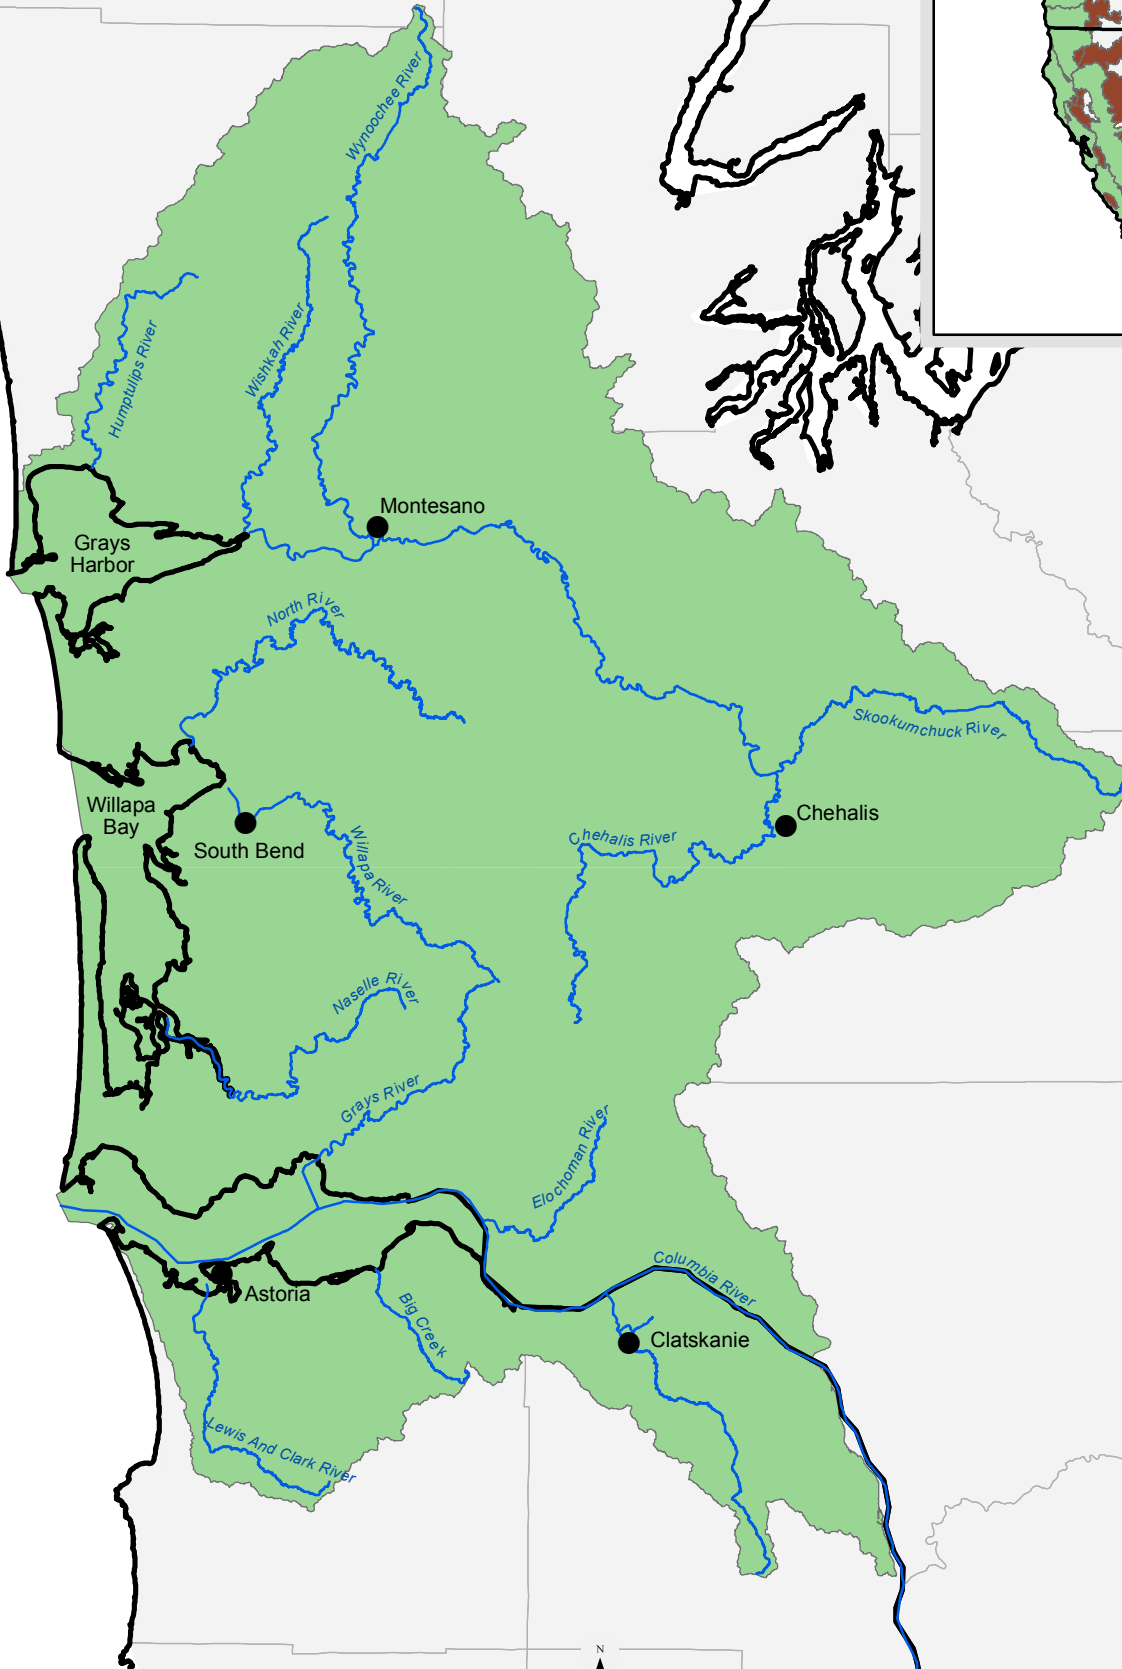

Southwest Washington Steelhead Distinct Population Segment

Current as of January 2013

Southwest Washington Steelhead

- DPS Boundary
- County Boundary

Map is for general use only
 UNITED STATES DEPARTMENT OF COMMERCE
 National Oceanic and Atmospheric Administration
 NATIONAL MARINE FISHERIES SERVICE
 PROTECTED RESOURCES DIVISION
 1201 NE Lloyd Boulevard, Suite 1100
 PORTLAND, OREGON 97232