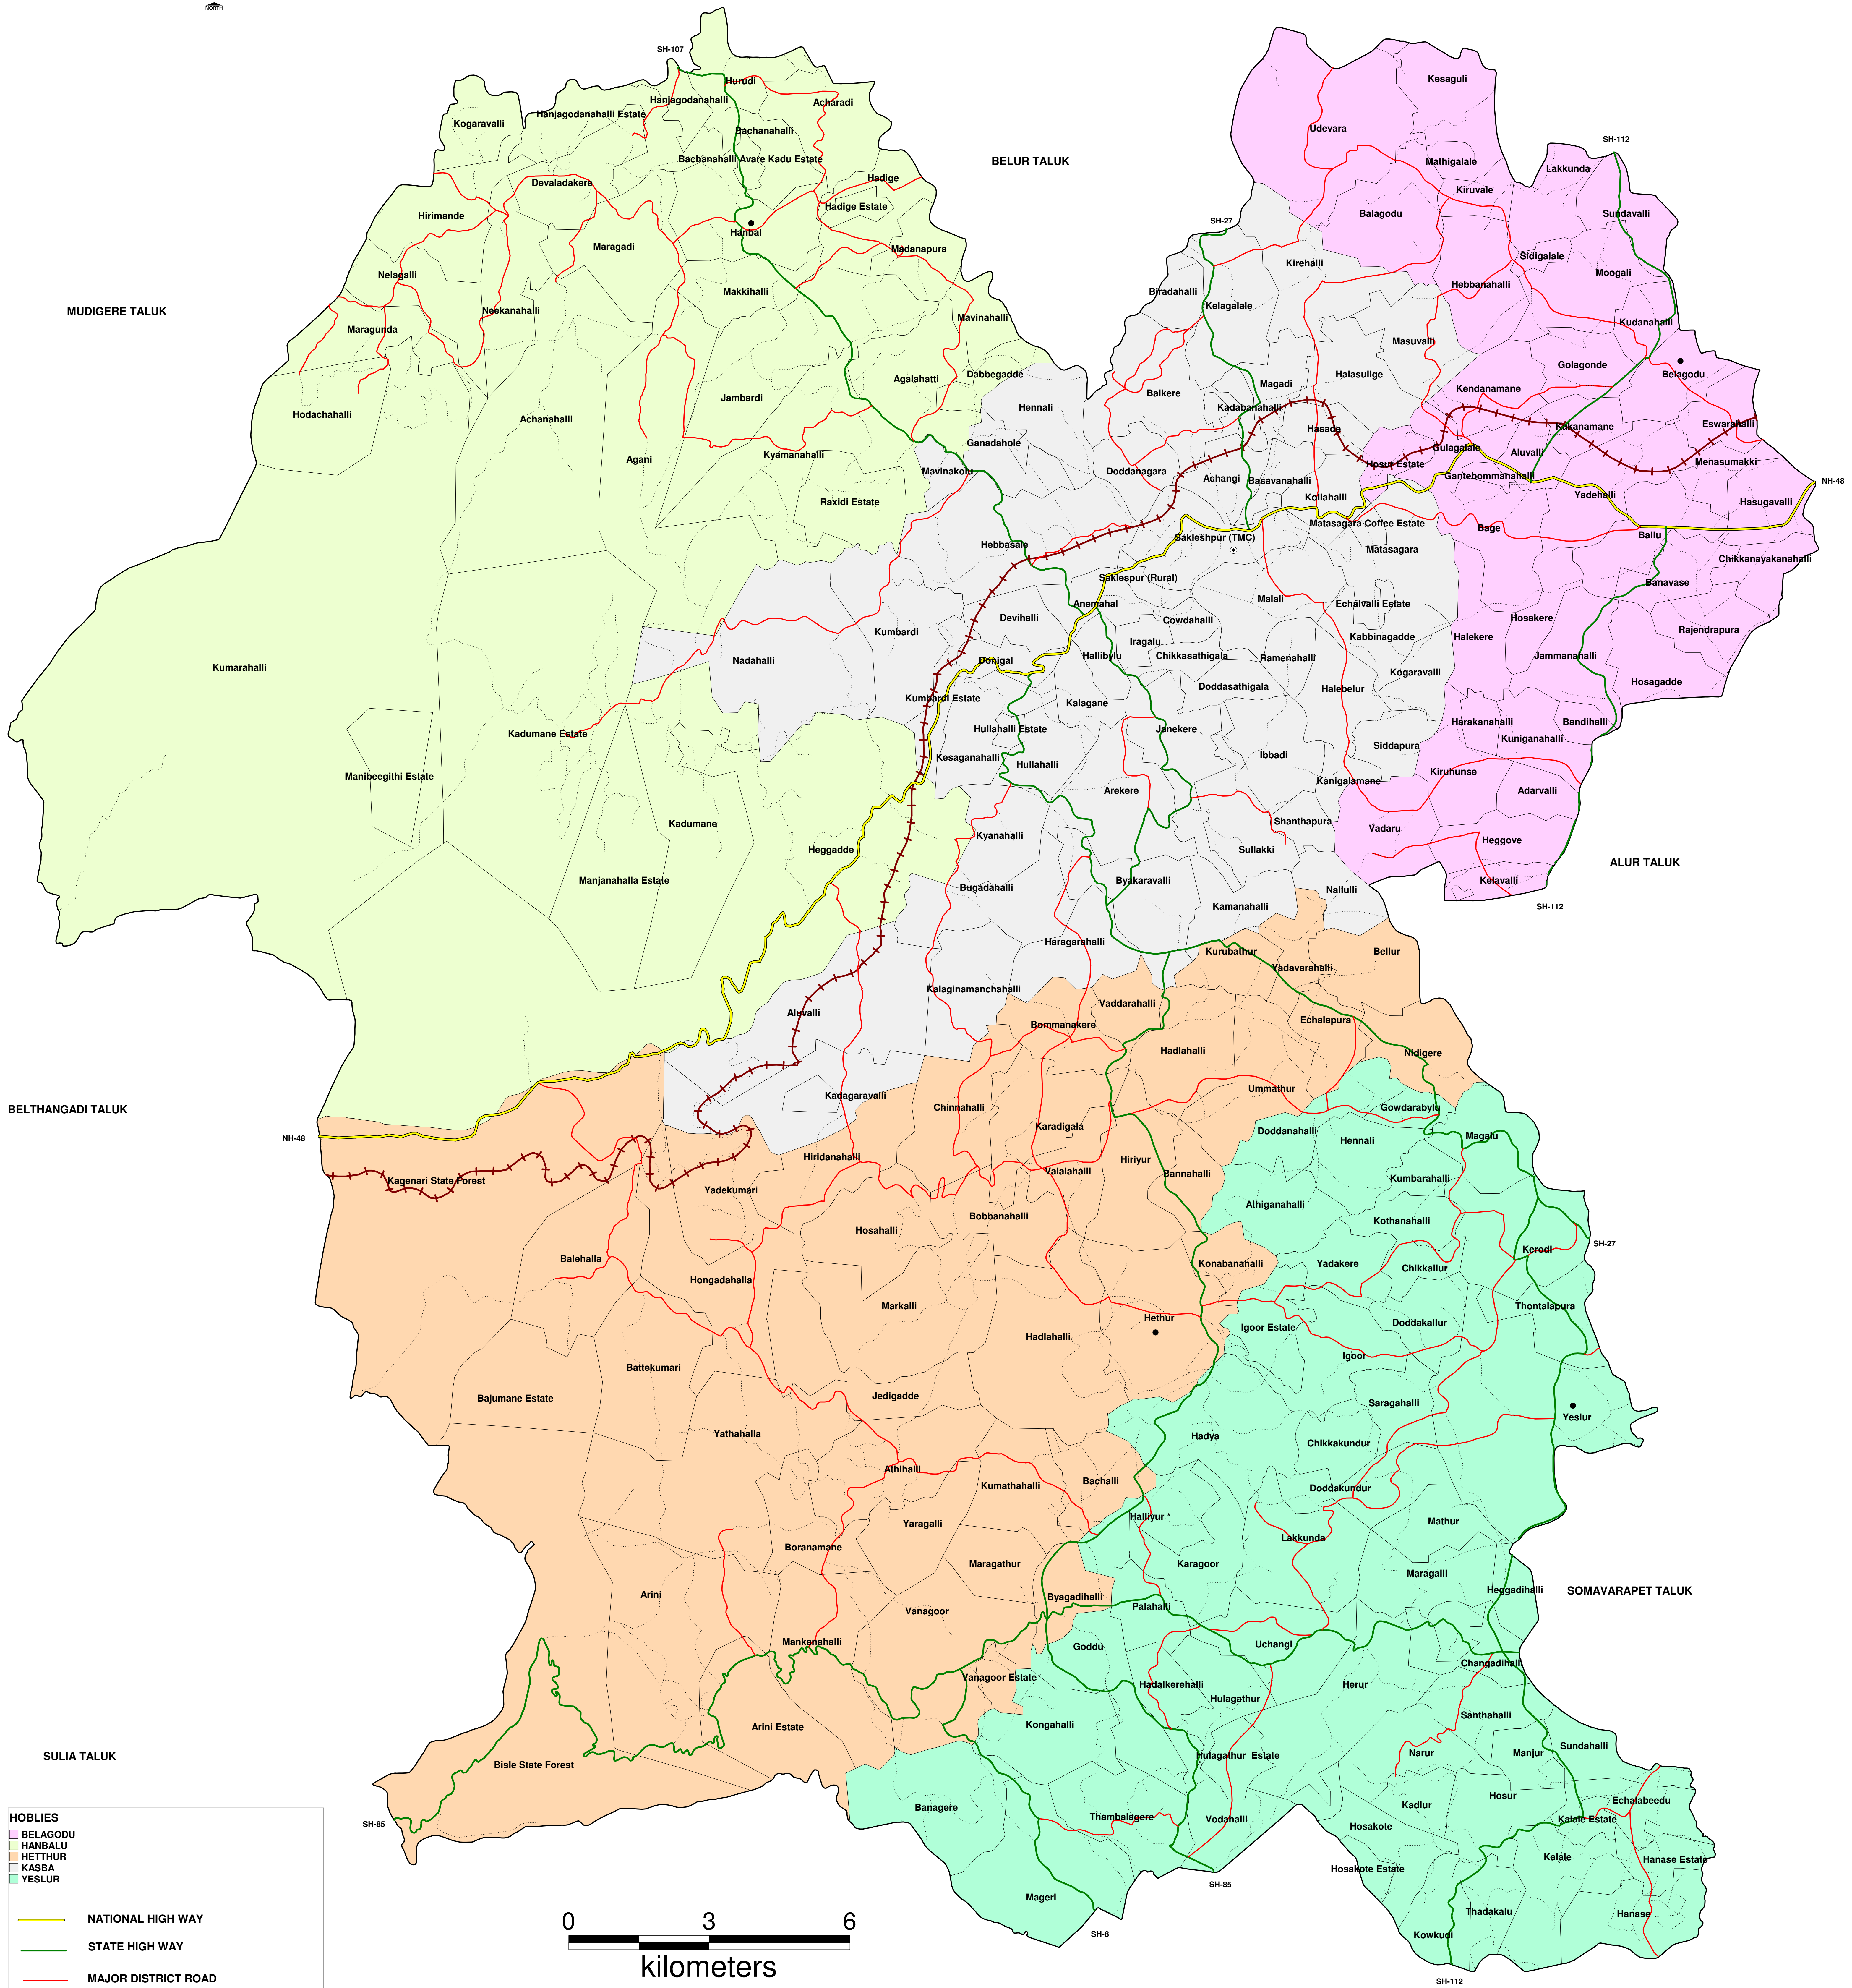

# SAKALESHAPURA TALUK

**HOBILIES**

- BELAGODU
- HANBALU
- HETHUR
- KASBA
- YESLUR

**ROADS**

- NATIONAL HIGH WAY
- STATE HIGH WAY
- MAJOR DISTRICT ROAD
- VILLAGE ROAD
- + + + RAILWAY

**HEADQUARTERS**

- TALUK HQRS
- HOBLI HQRS

PREPARED AT : NRDMS CENTRE/ZP/HASSAN.